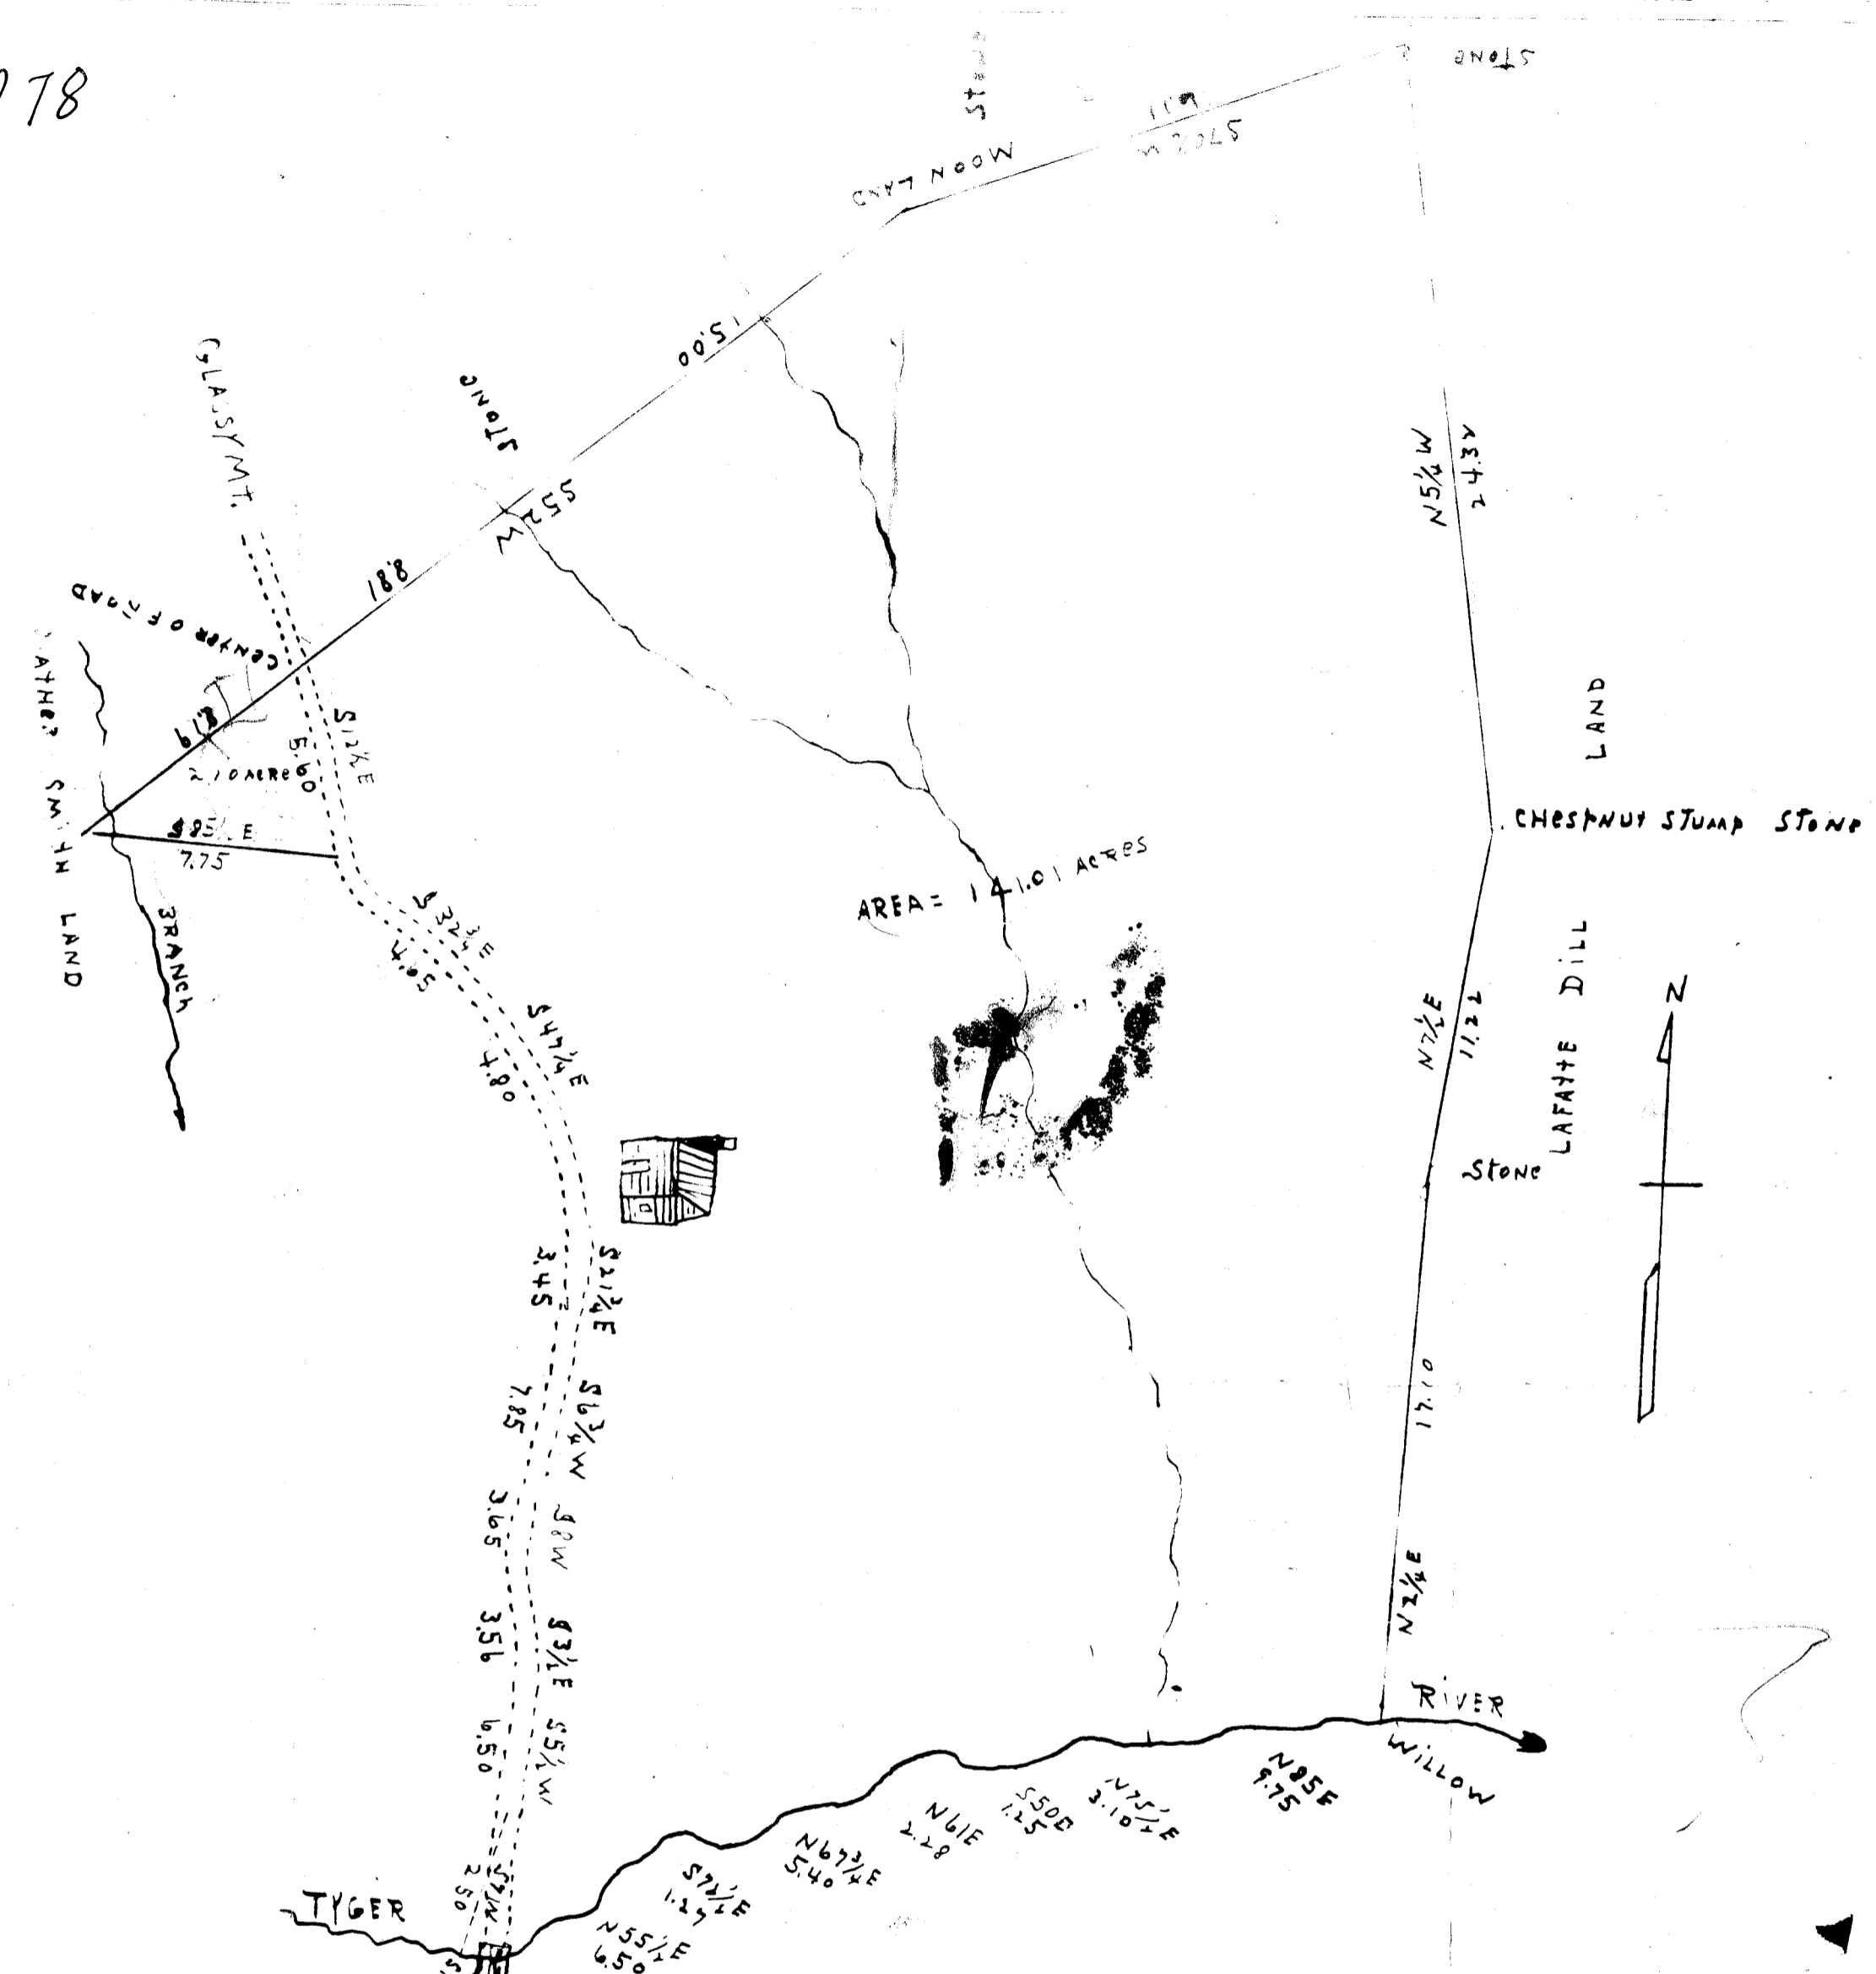

\$ 12778

THIS PLAT REPRESENTS A PLOT OF LAND OWNED BY  
 J.W. OWENS, GLASSY MT. TOWNSHIP, GREENVILLE COUNTY  
 STATE OF S.C.

SURVEYED SEPT. 1935  
 BY  
 RICHARD BRUCE  
 SURVEYOR

AUG 12 1943

# 7781 12 Aug 43  
 "7" 103  
 Ollie Farnsworth

AUG 12 1943