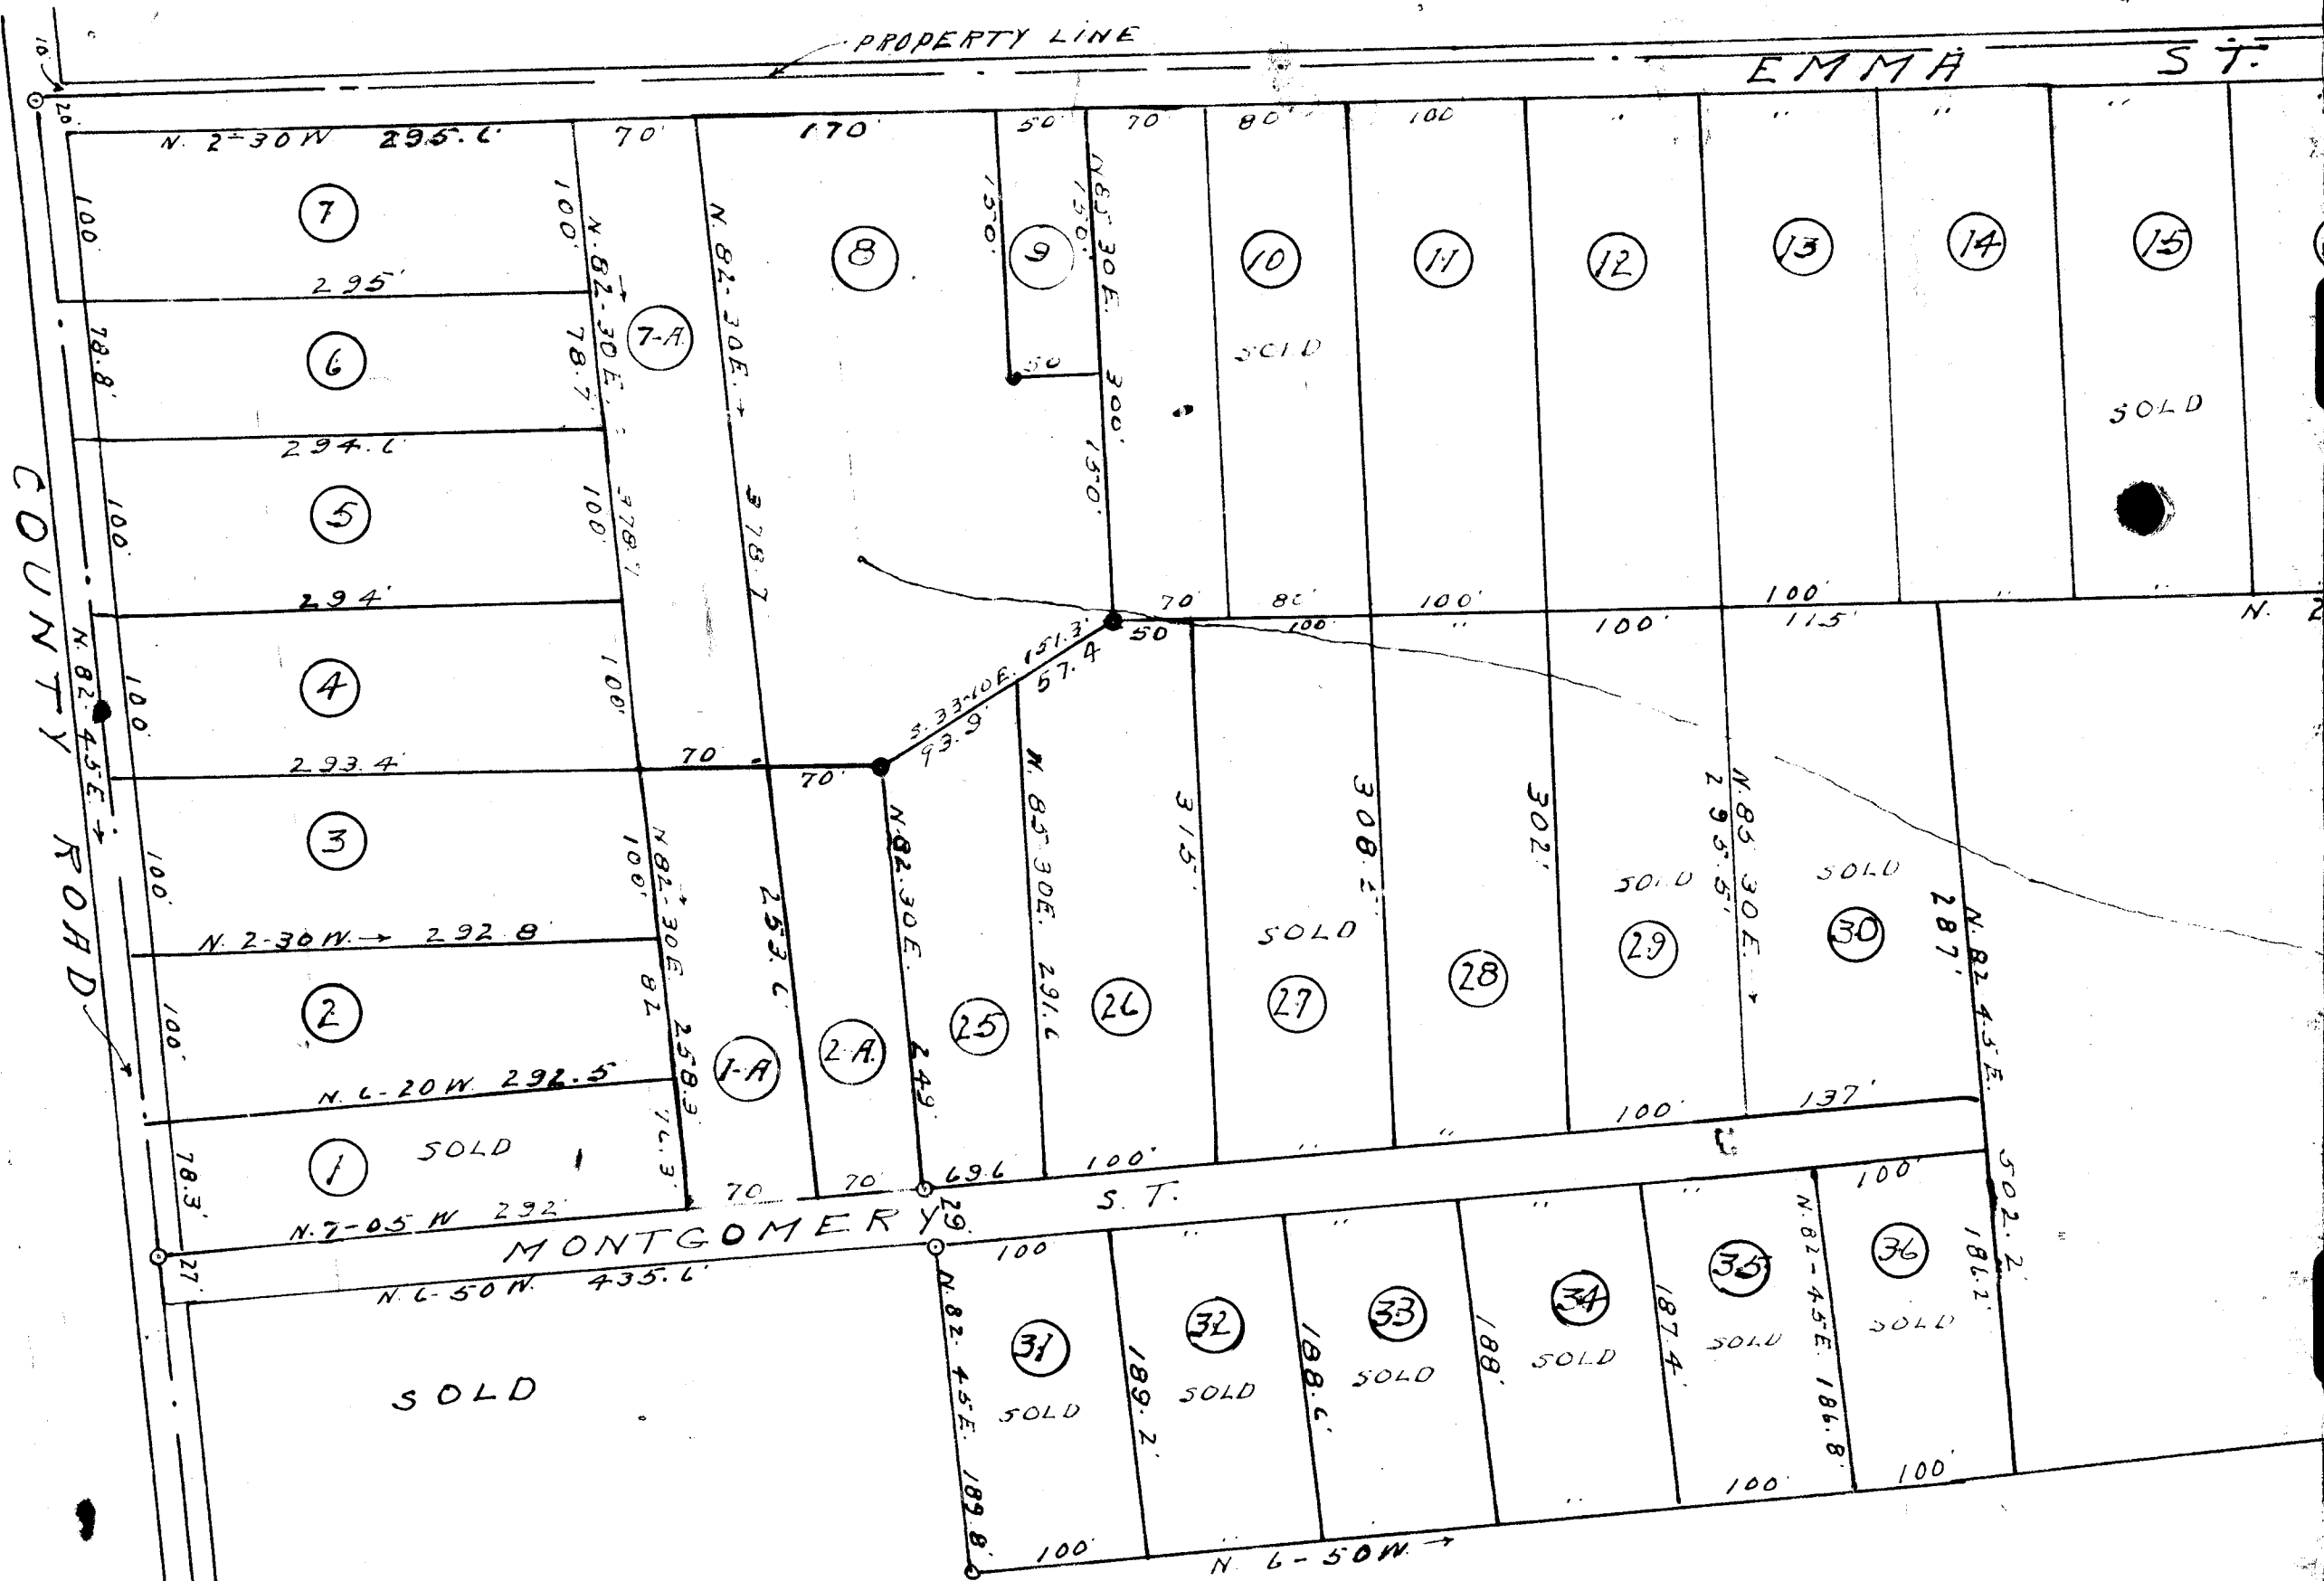

NOTE" PLAT REVISED SEPT. 17. 1941
 BY W. J. R.

PROPERTY OF
 N. A. AND GLADYS G. HACK

LOCATED NEAR PARIS STA. GREENVILLE CO. S.C.
 scale 1" = 100' ----- MARCH 14 - 1941

W. J. Biddle. surveyor