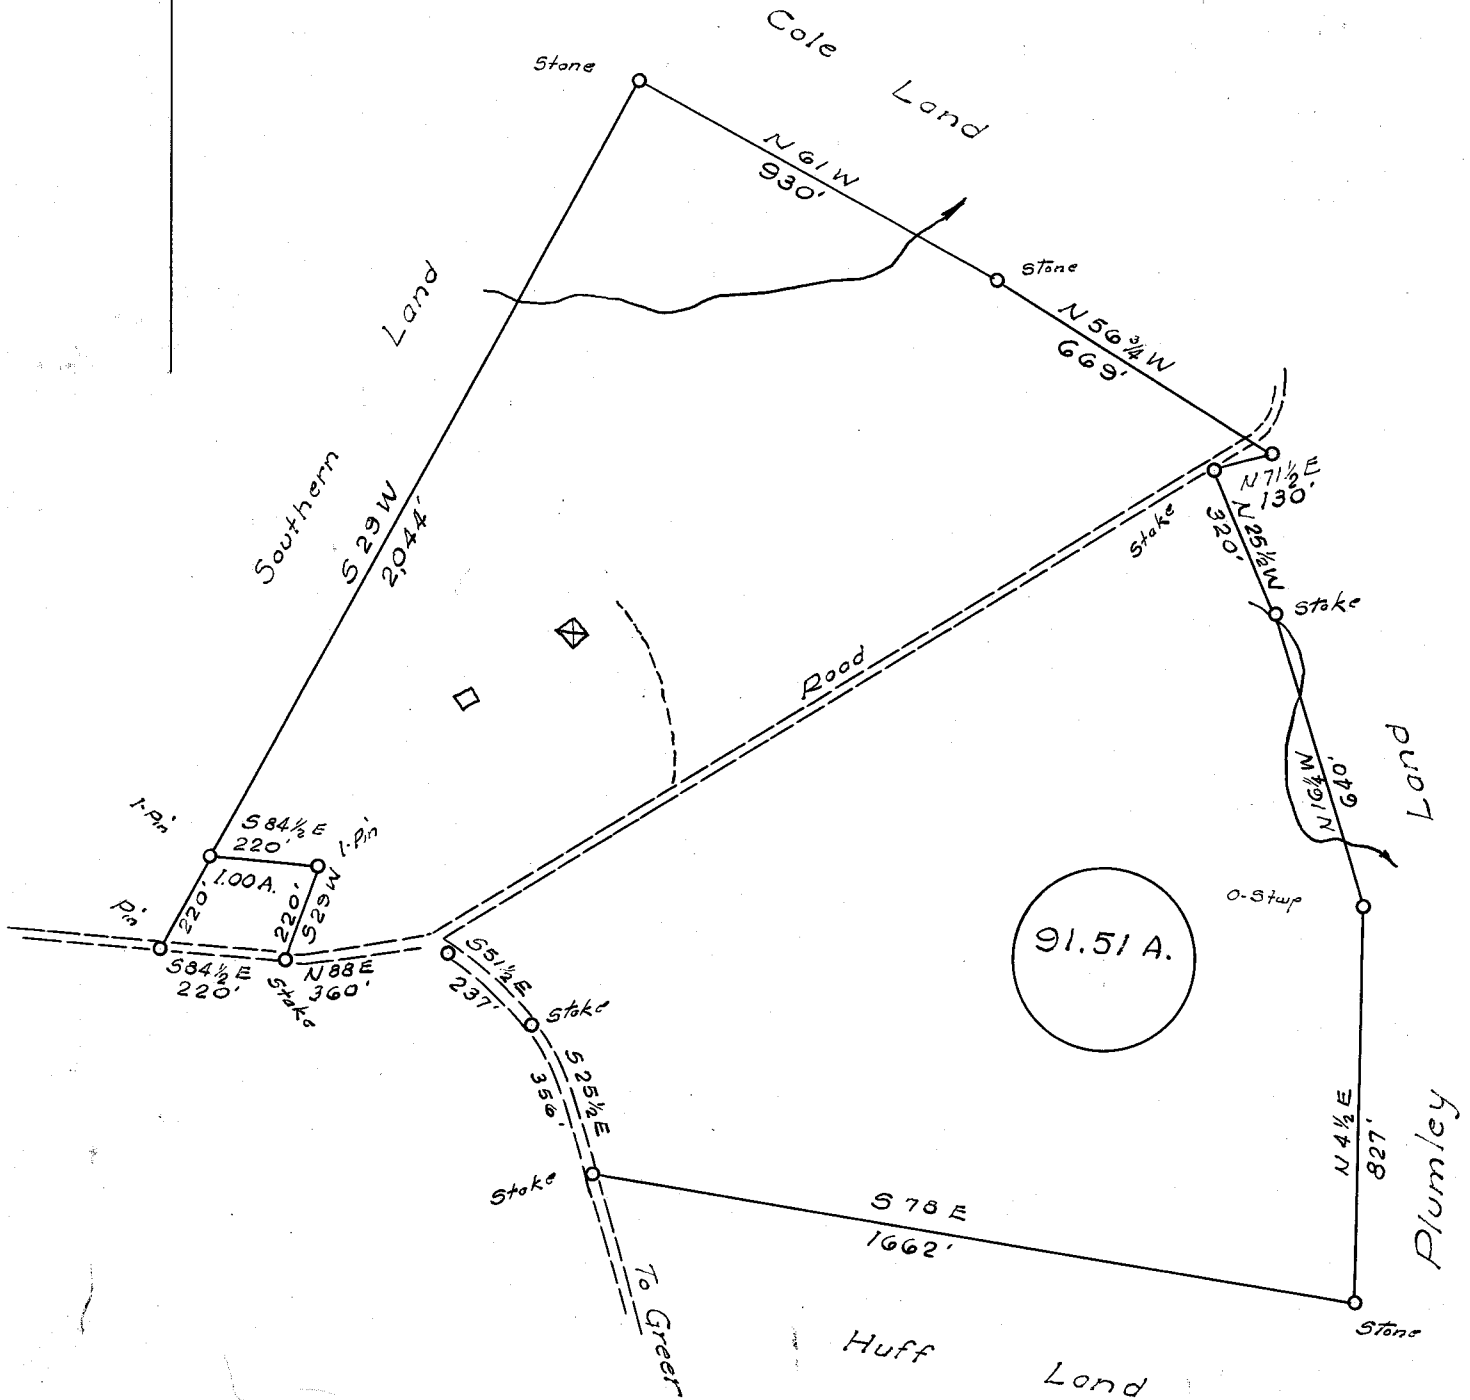

PROPERTY
OF
DEAN WESTMORELAND
GREENVILLE COUNTY, S.C.
Surveyed & Platted Nov. 28, 1942
by W.P. Morrow

Scale: 1" = 400'

192