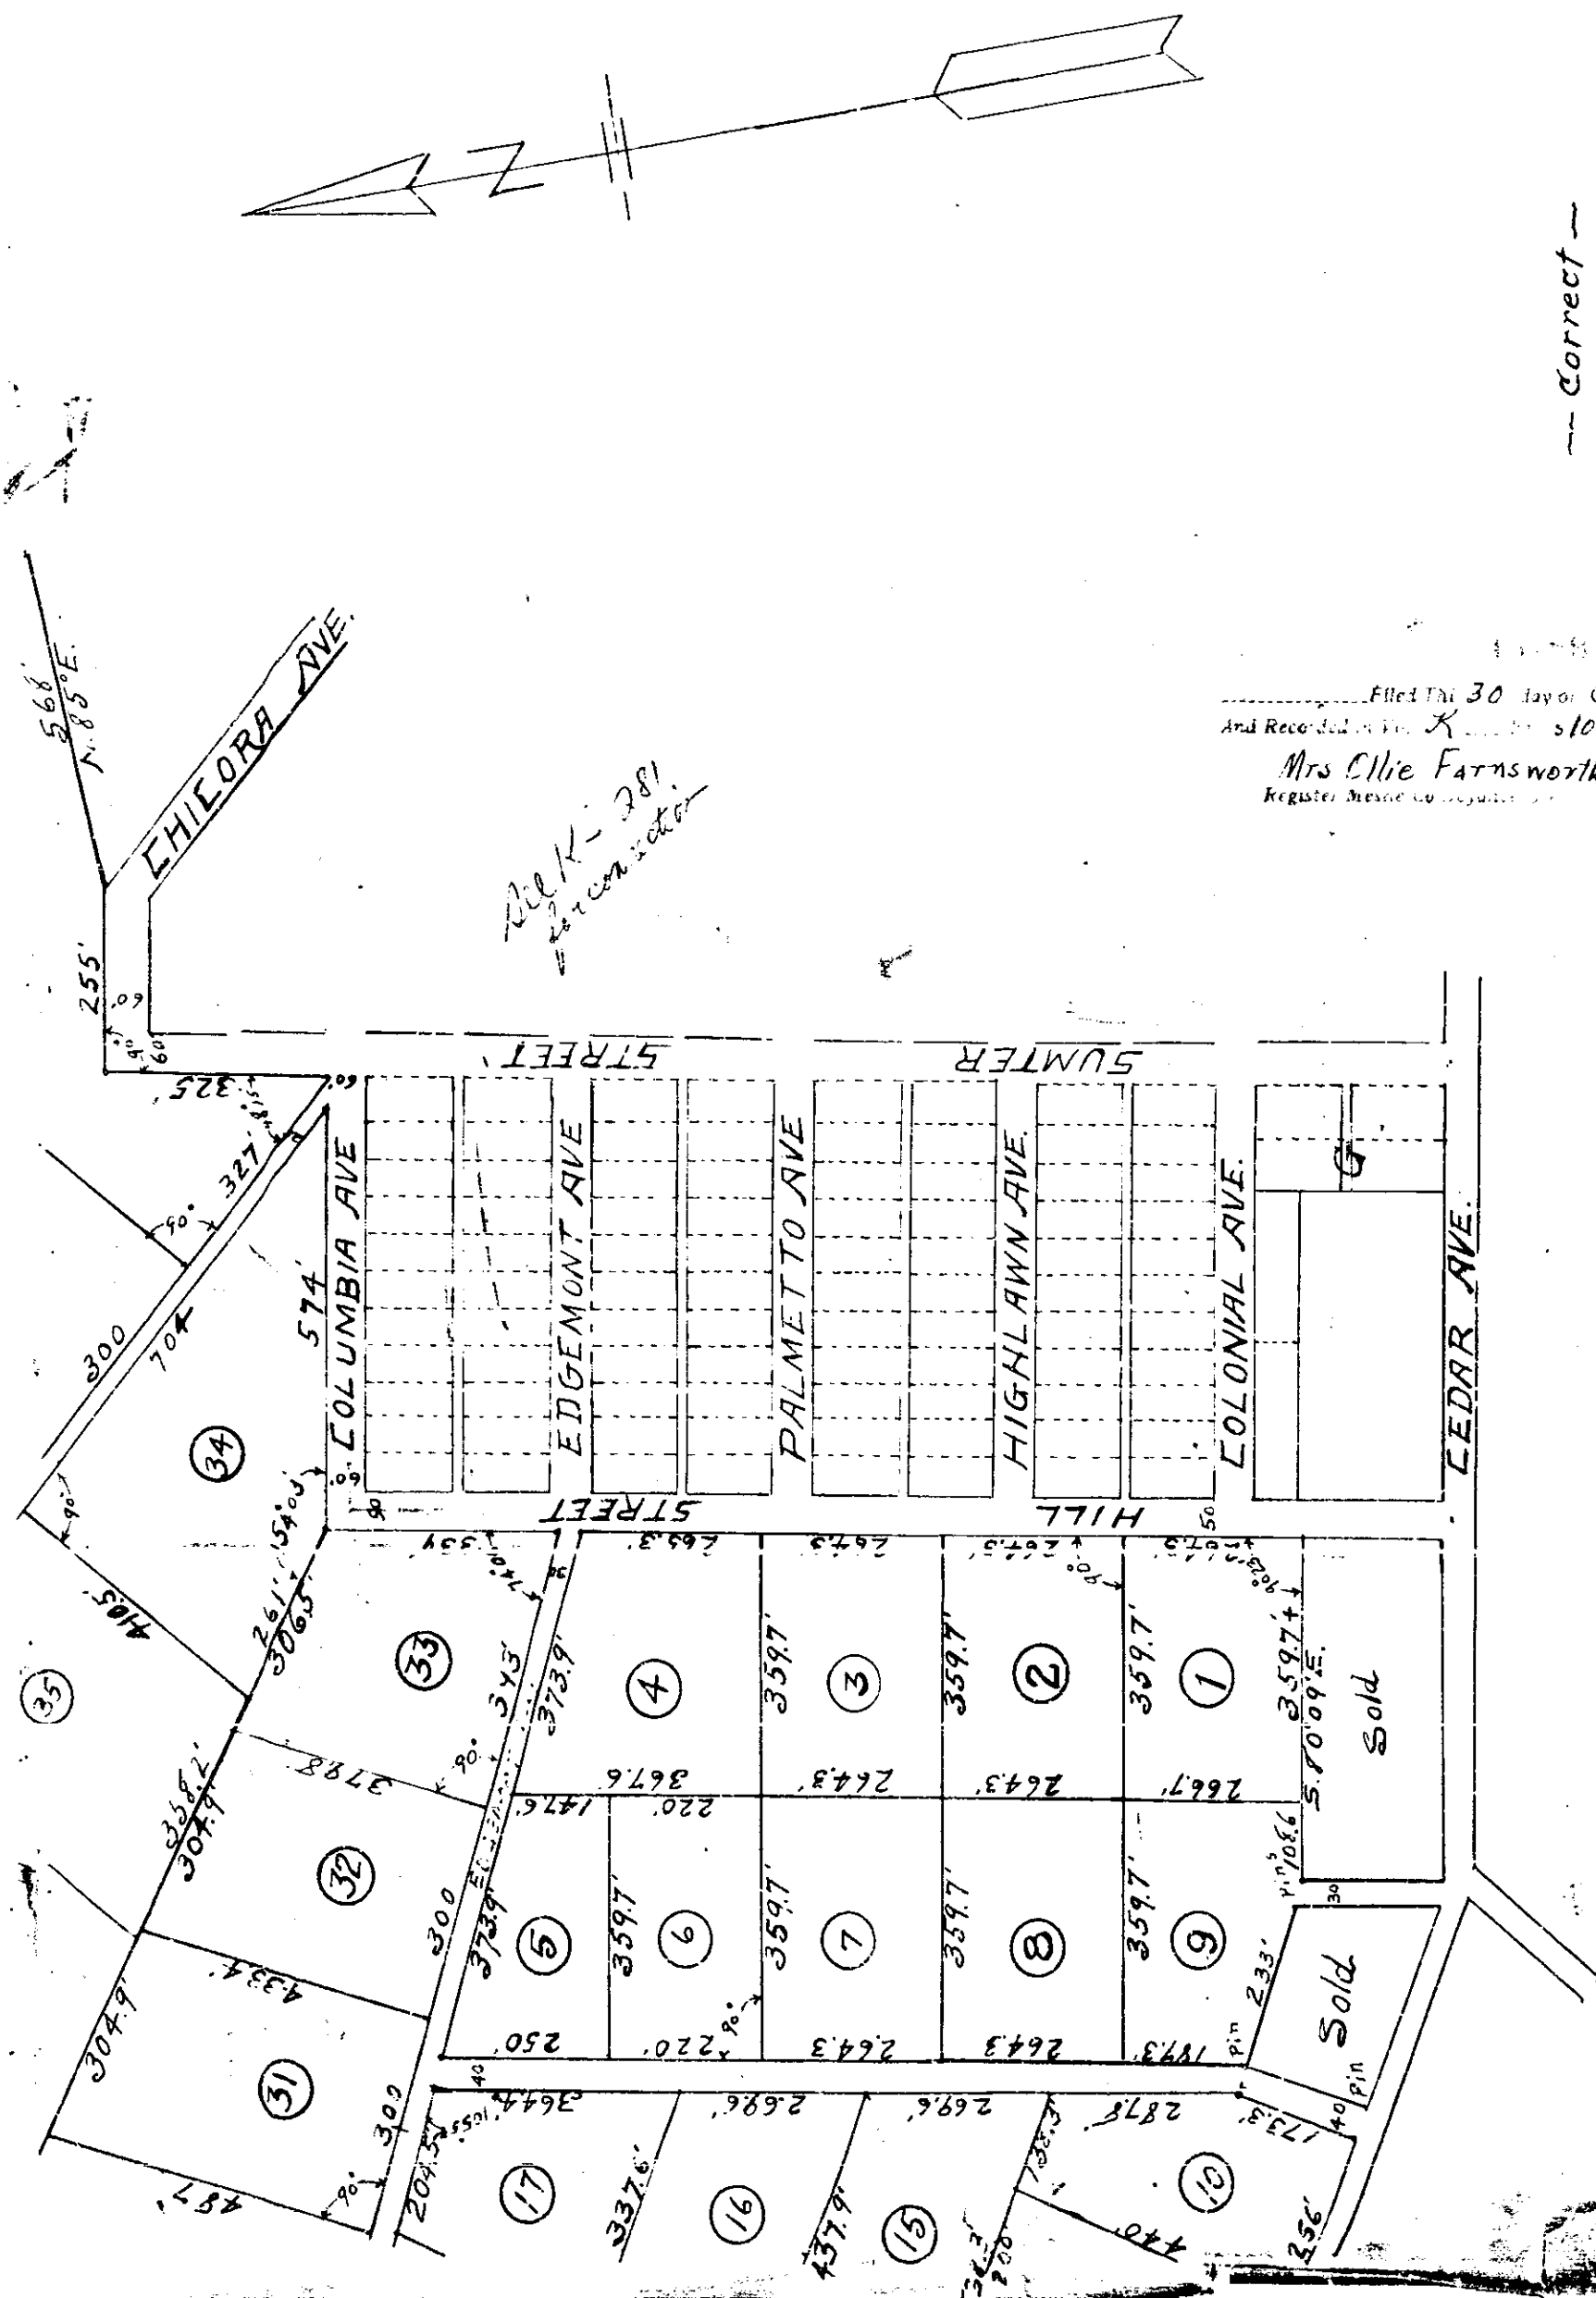

PLAT OF RIVERSIDE FARMS GREENVILLE, S.C.

SCALE 1" = 200' AUG. 1907

P. H. FOSTER, Sur.
SPARTANBURG, S.C.

(X) Turn on Plot
Illegible

Filed This 30 day of Oct 1907
 And Recorded in the K ... 100, 101, 102 & 103
 Mrs. Ellie Farnsworth
 Register, Greenville, S.C.