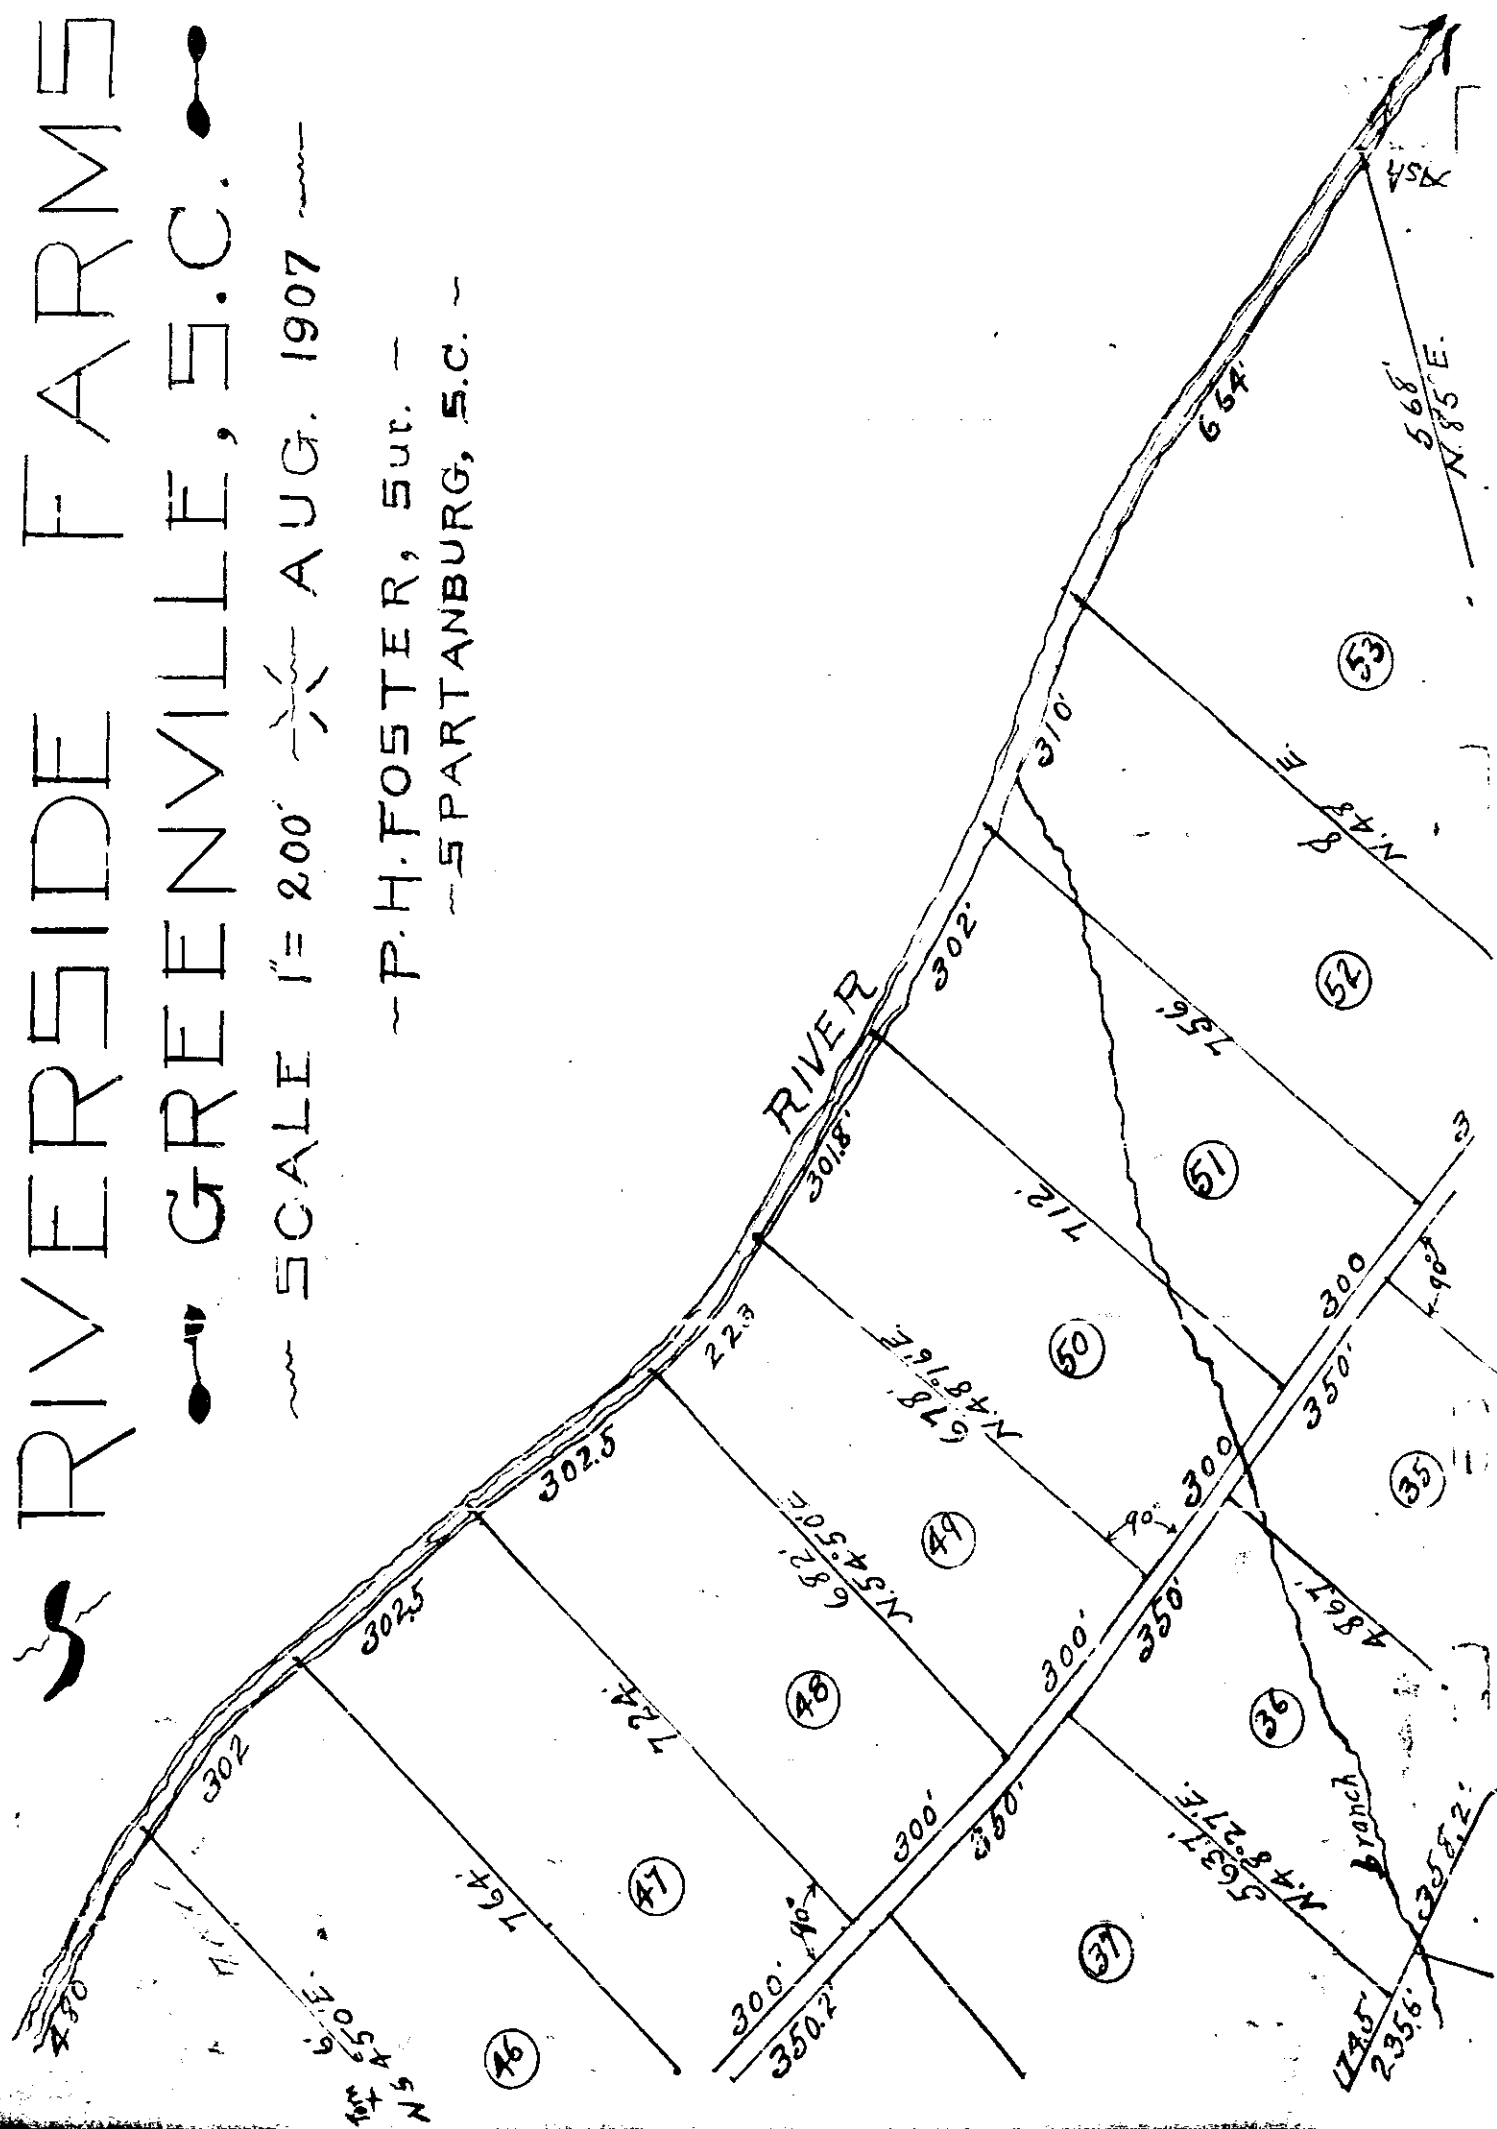

PLAT OF RIVERSIDE FARMS GREENVILLE, S.C.

SCALE 1" = 200' AUG. 1907

P. H. FOSTER, Sur.
SPARTANBURG, S.C.

(X) Turn on Plot
Illegible

Filed This 30 day of Oct 1907
 And Recorded in the K ... 100, 101, 102 & 103
 Mrs. Ellie Farnsworth
 Register, Greenville, S.C.