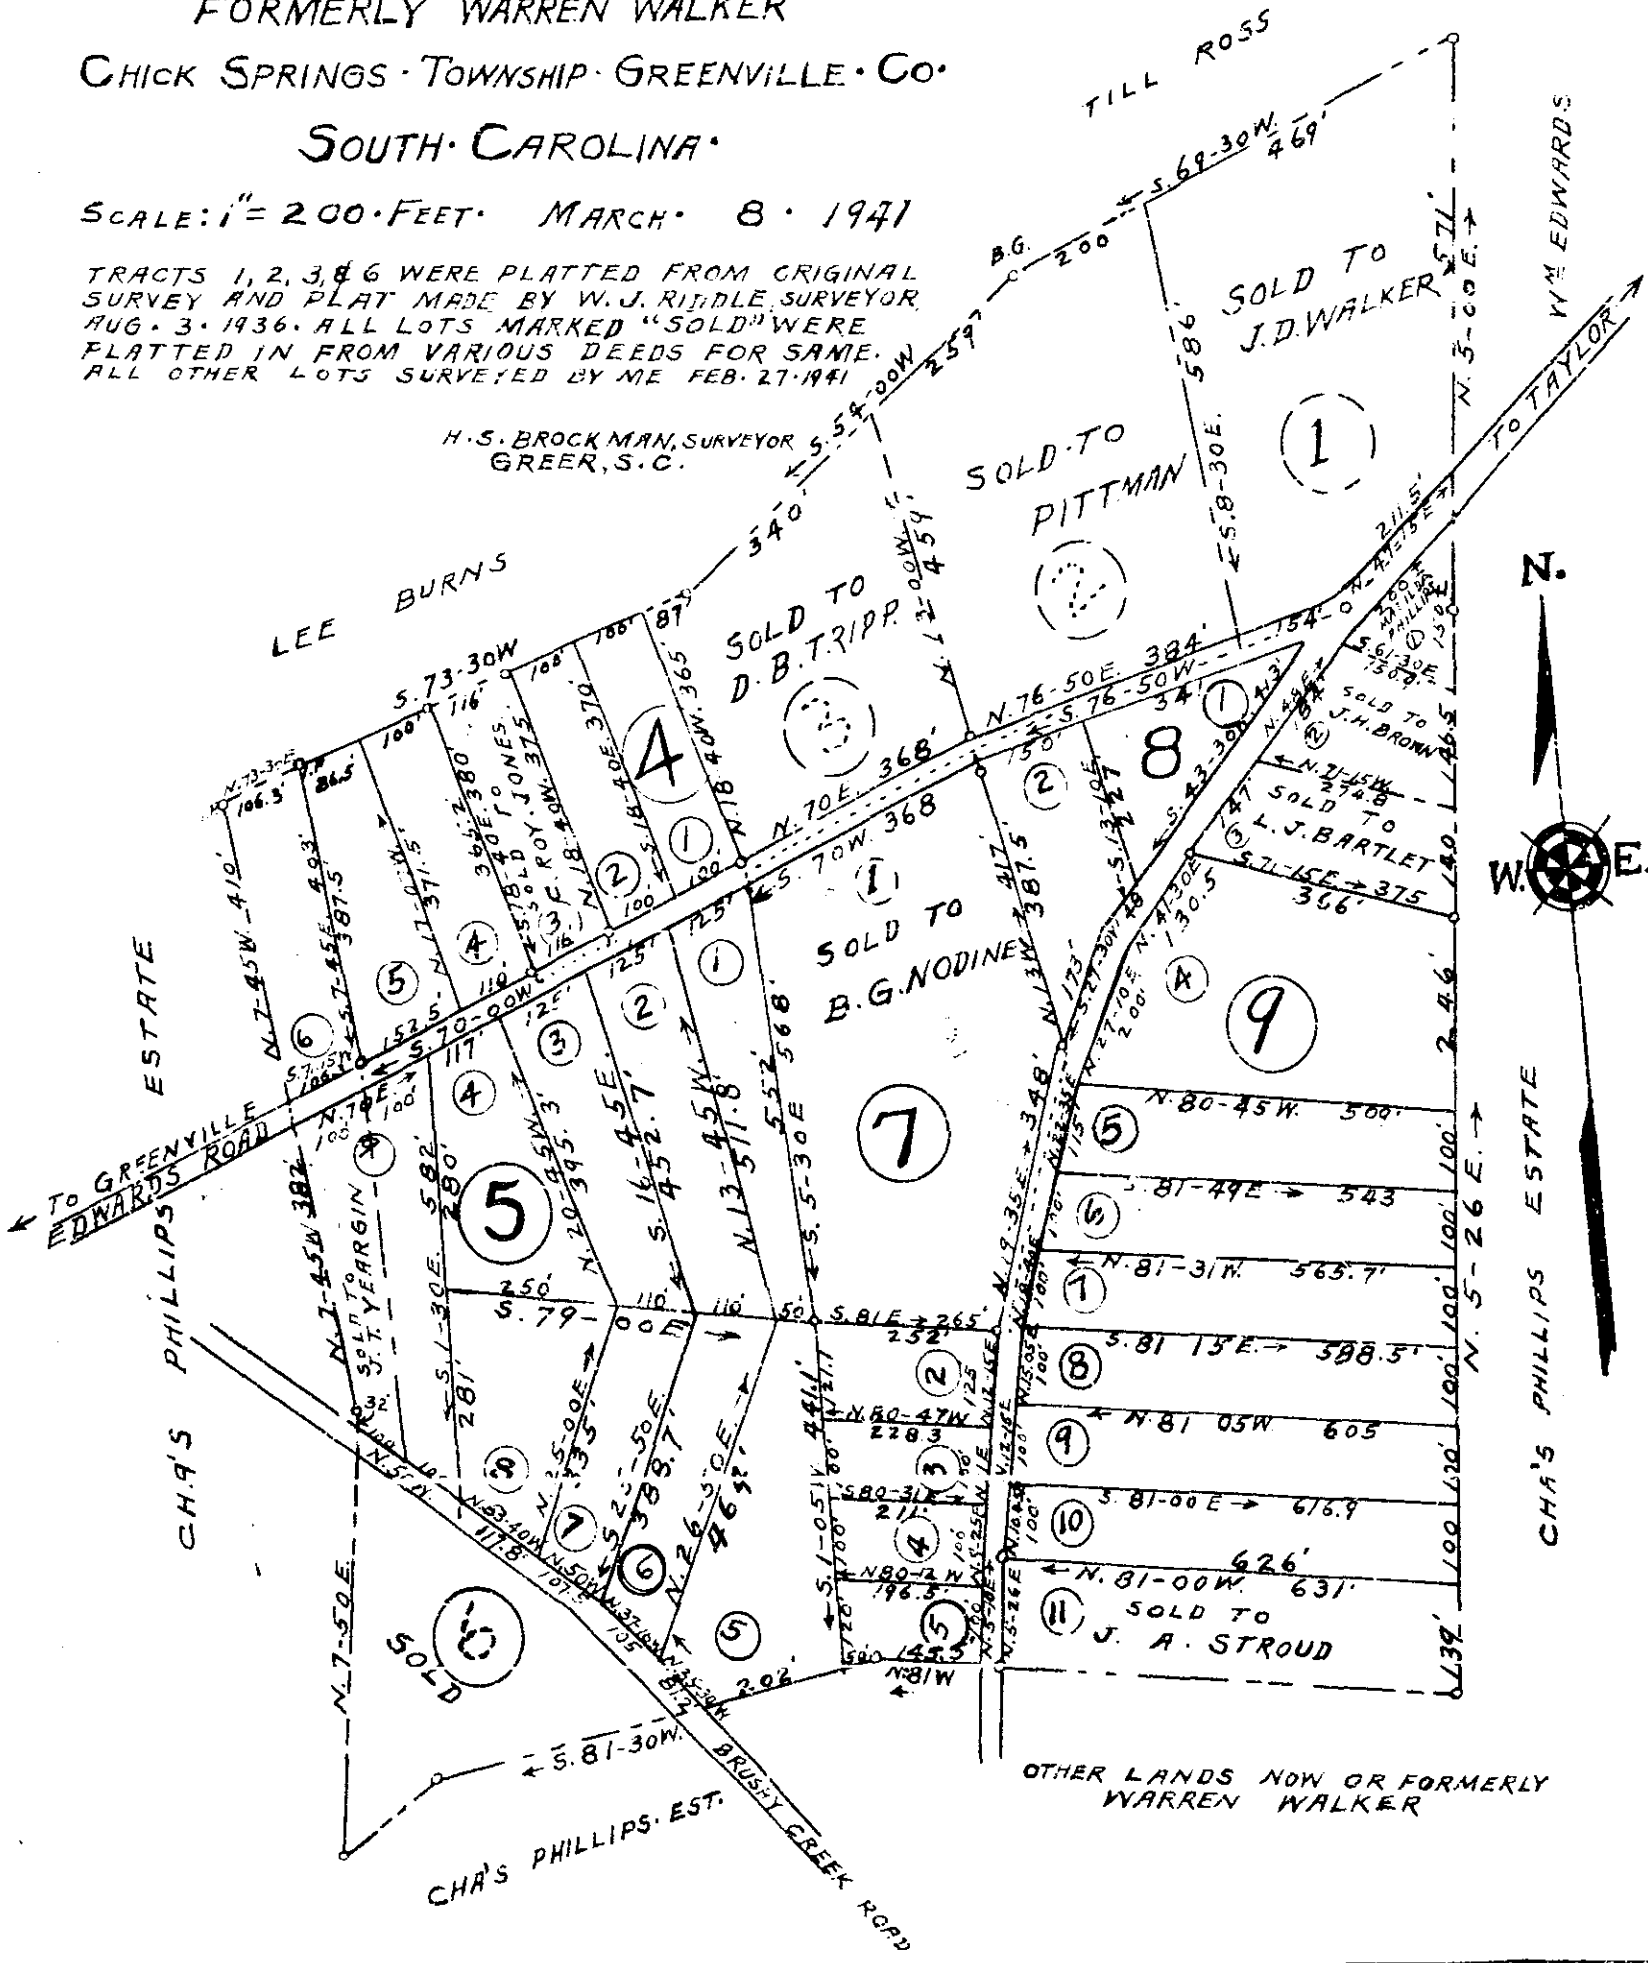

PROPERTY OF
H·K·TOWNES·

FORMERLY WARREN WALKER

CHICK SPRINGS · TOWNSHIP · GREENVILLE · CO·

SOUTH · CAROLINA·

SCALE: 1" = 200 FEET · MARCH · 8 · 1941

TRACTS 1, 2, 3, & 6 WERE PLATTED FROM ORIGINAL SURVEY AND PLAT MADE BY W. J. RIDDLE, SURVEYOR, AUG. 3, 1936. ALL LOTS MARKED "SOLD" WERE PLATTED IN FROM VARIOUS DEEDS FOR SAME. ALL OTHER LOTS SURVEYED BY ME FEB. 27, 1941

H·S· BROCKMAN, SURVEYOR
 GREER, S·C·

OTHER LANDS NOW OR FORMERLY WARREN WALKER

11000
 K
 84
 Alice Samson