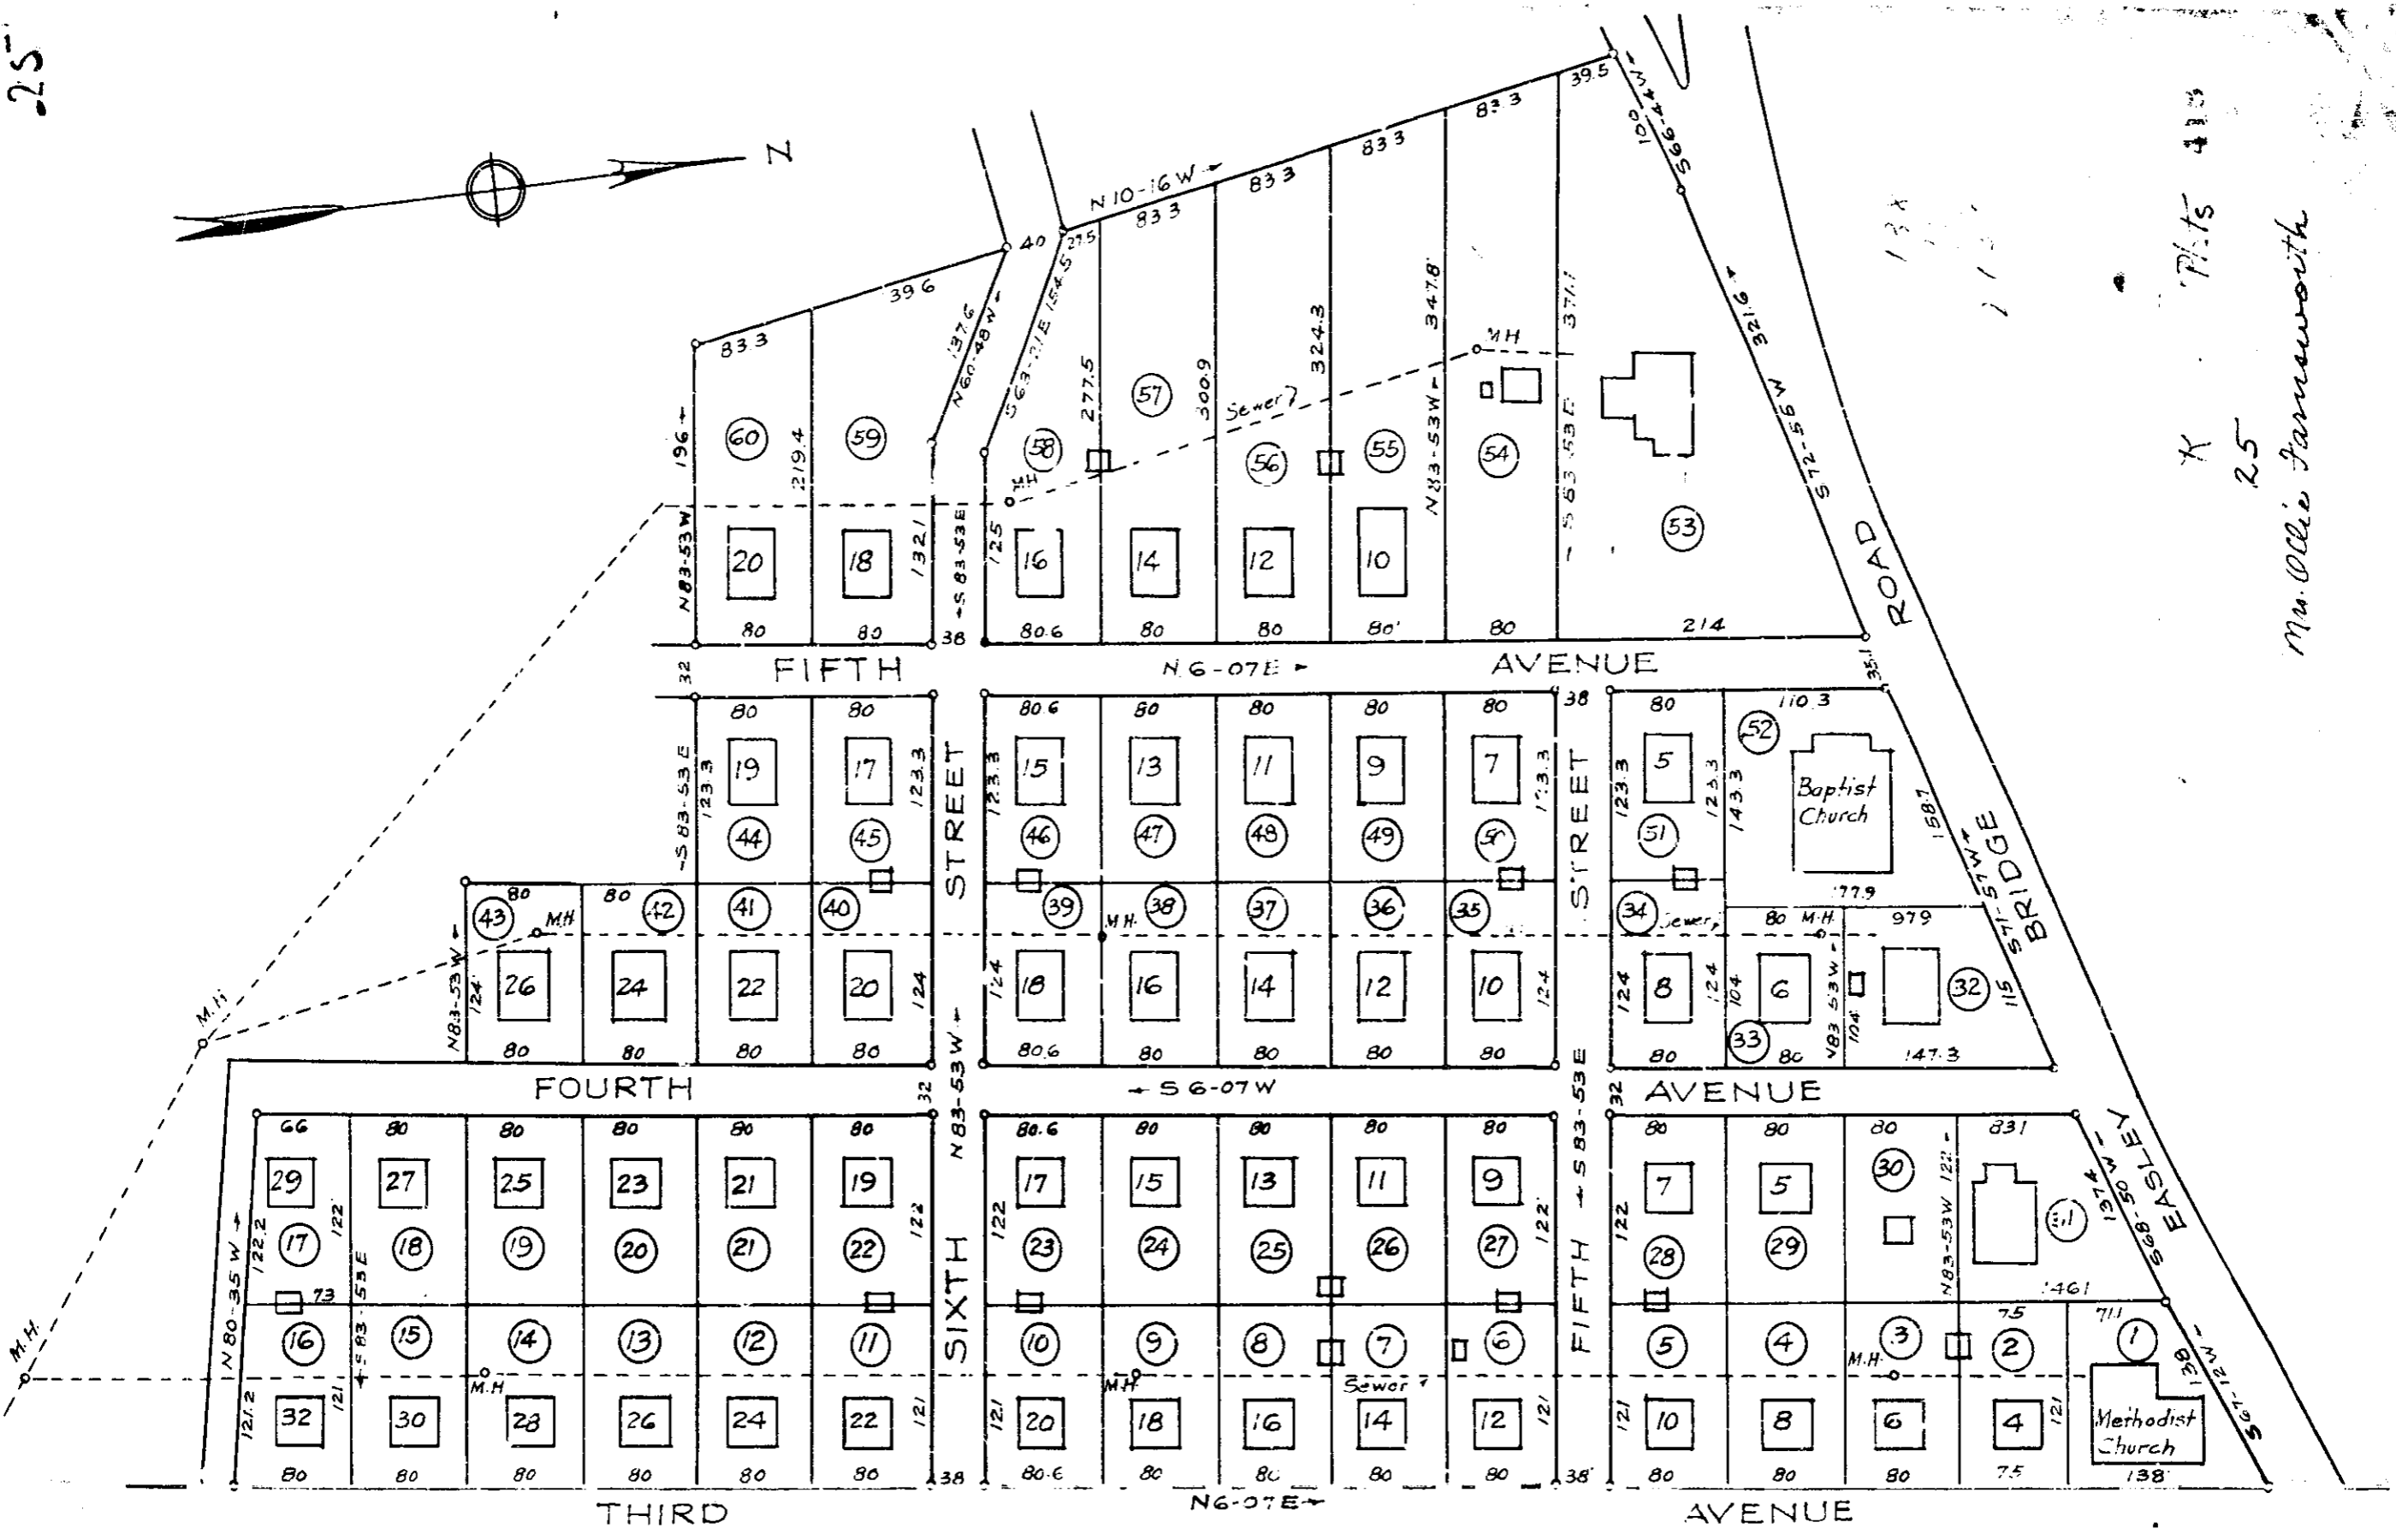

25

K Plats 413
25
Mr. Ollie Jannaworth

Duke Power Co. Car Tracks

MAP OF
SECTION NO. 2.
JUDSON MILLS VILLAGE
GREENVILLE S. C.

Scale 1" = 100' Nov 1939

DALTON & NEVRS