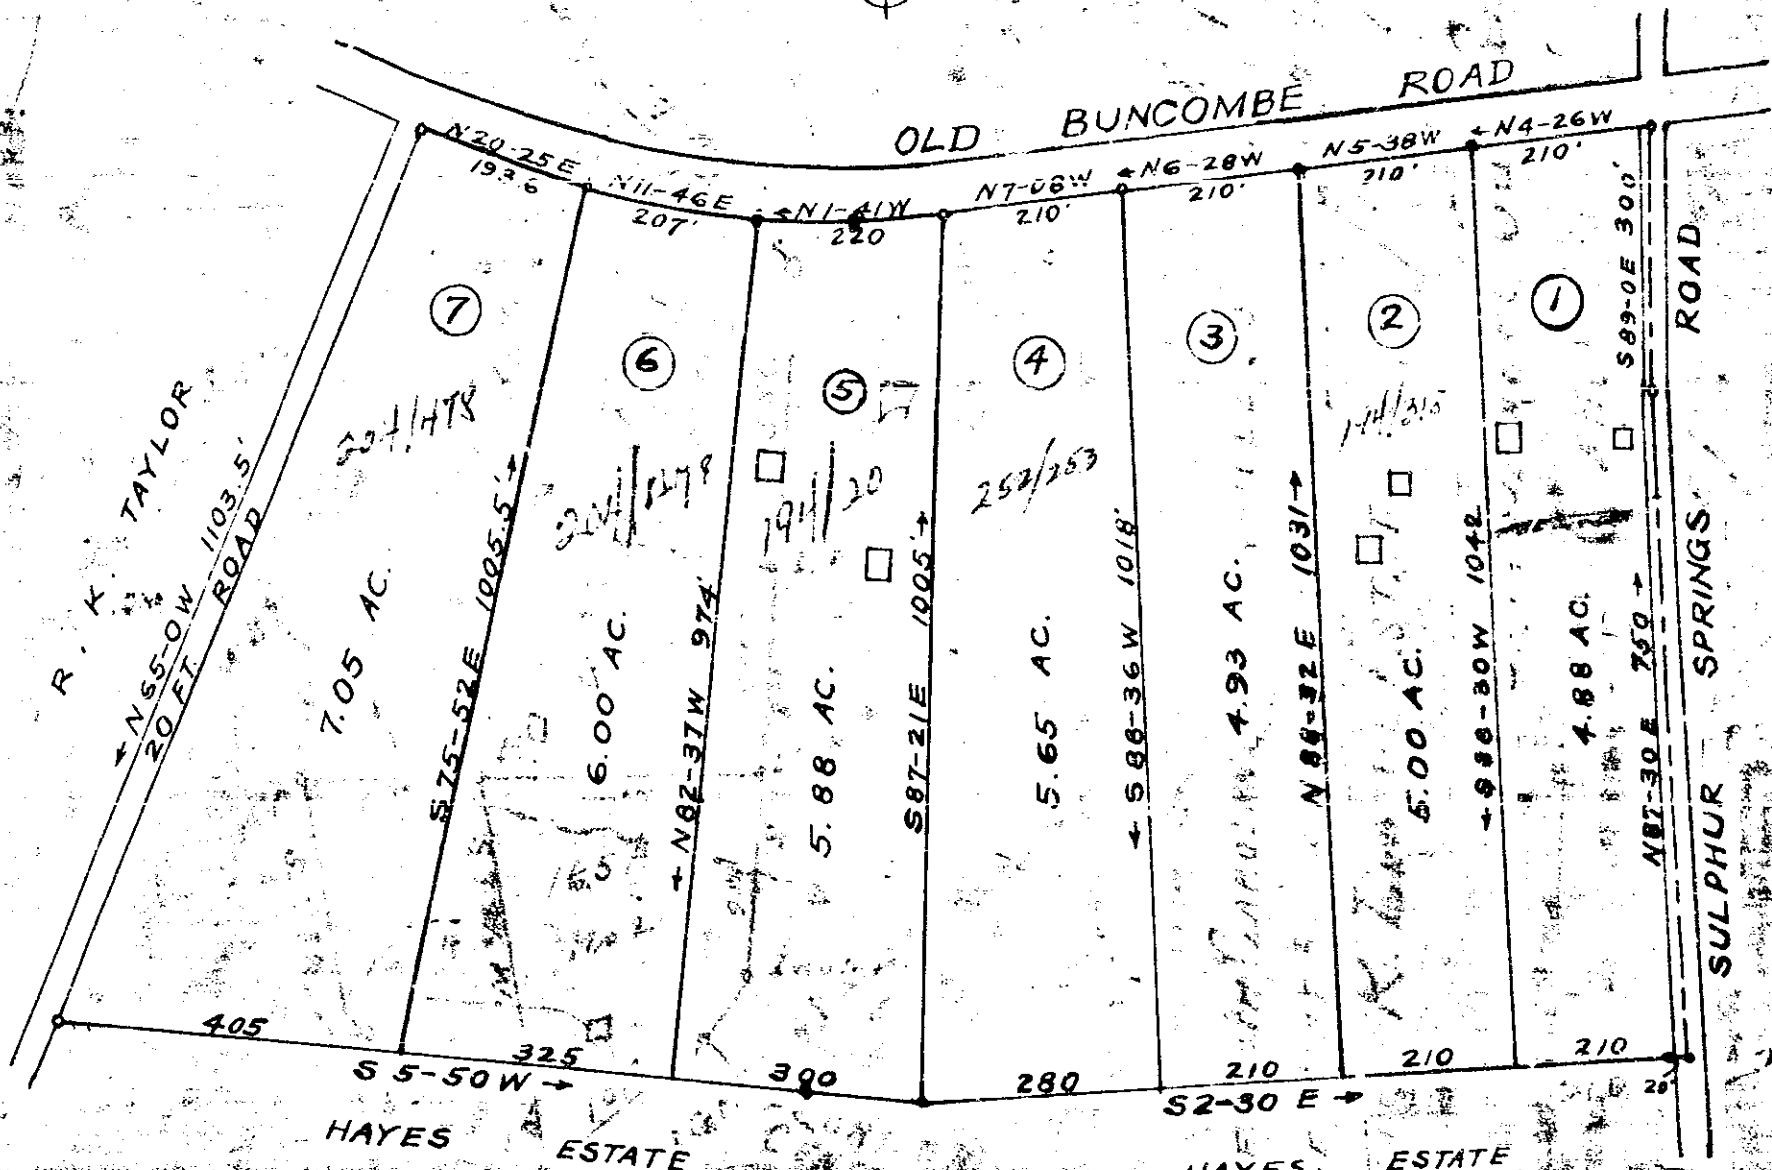

Plat Book I, Page 62A

62

PART PROPERTY OF
HAYES ESTATE
 BUNCOMBE ROAD
 GREENVILLE CO. S.C.
 Scale 1"=200' June 1936

Iron Pins at all Corners

R. E. DALTON