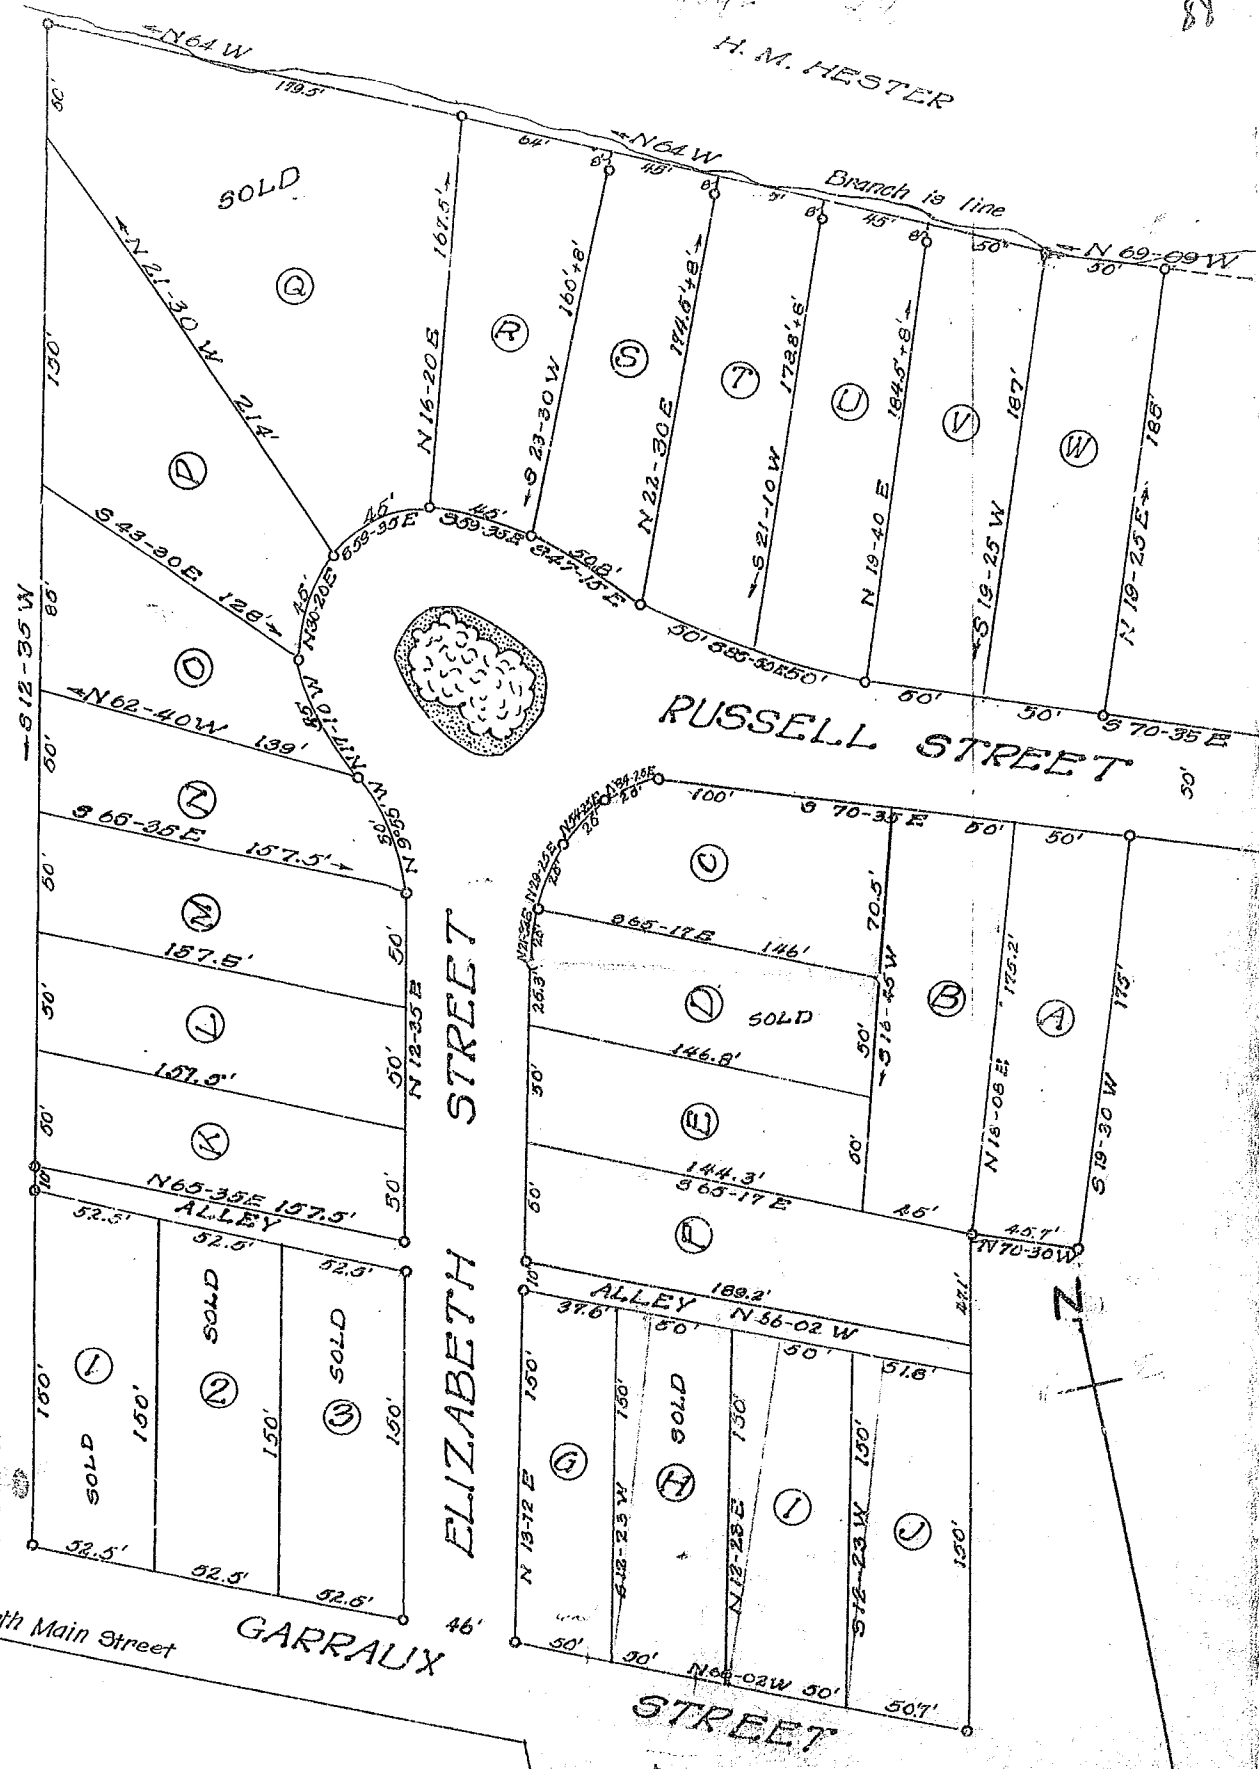

H. M. HESTER

MAP OF
 NORTH HILLS
 GREENVILLE SC
 SCALE 1"=50' MAY 27

NOTE: Iron pins at
 all corners.

DALTON & NEVES

BAD COPY

By [Signature]