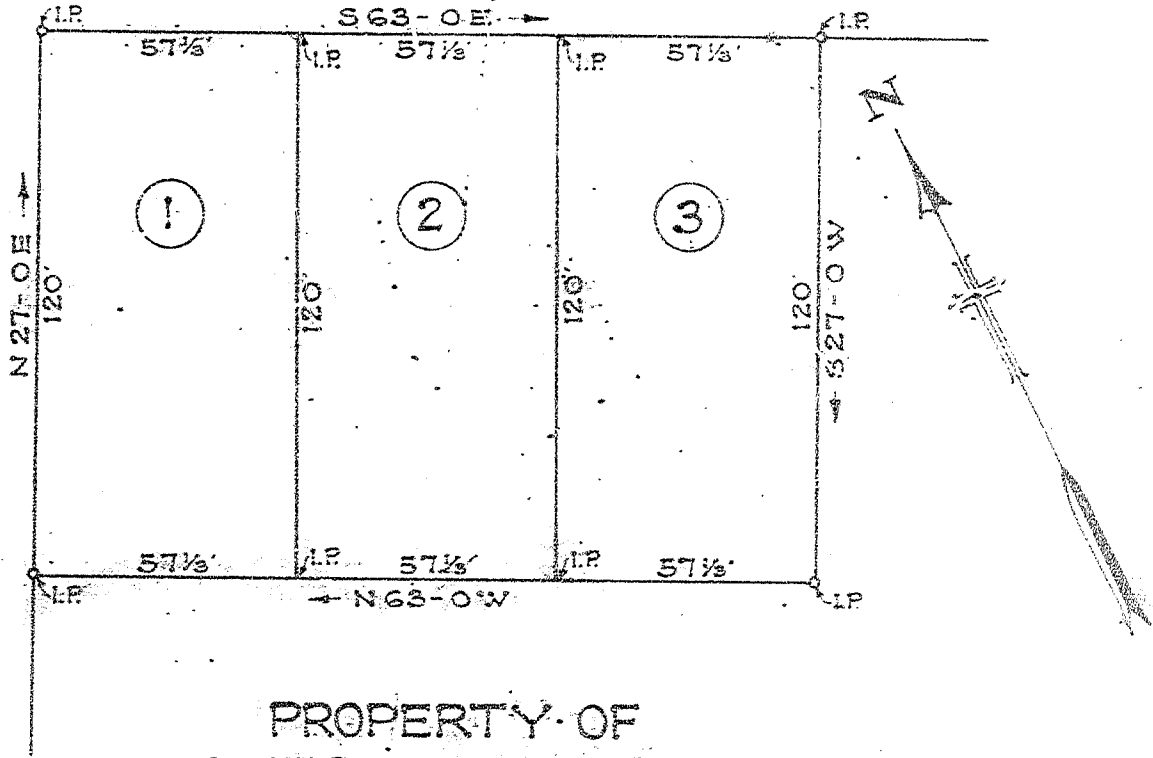

Compiled by R.E. Dalton from plats
made by W.A. Hester, Oct. 9, 1924.

SALUDA STREET

KEOWEE AVENUE

PROPERTY OF
JONES · Mc CROREY
NEAR · GREENVILLE · S · C ·

Scale: 1" = 40' · Nov. 1924

Recorded Nov. 10, 1924 BY HAYBEE