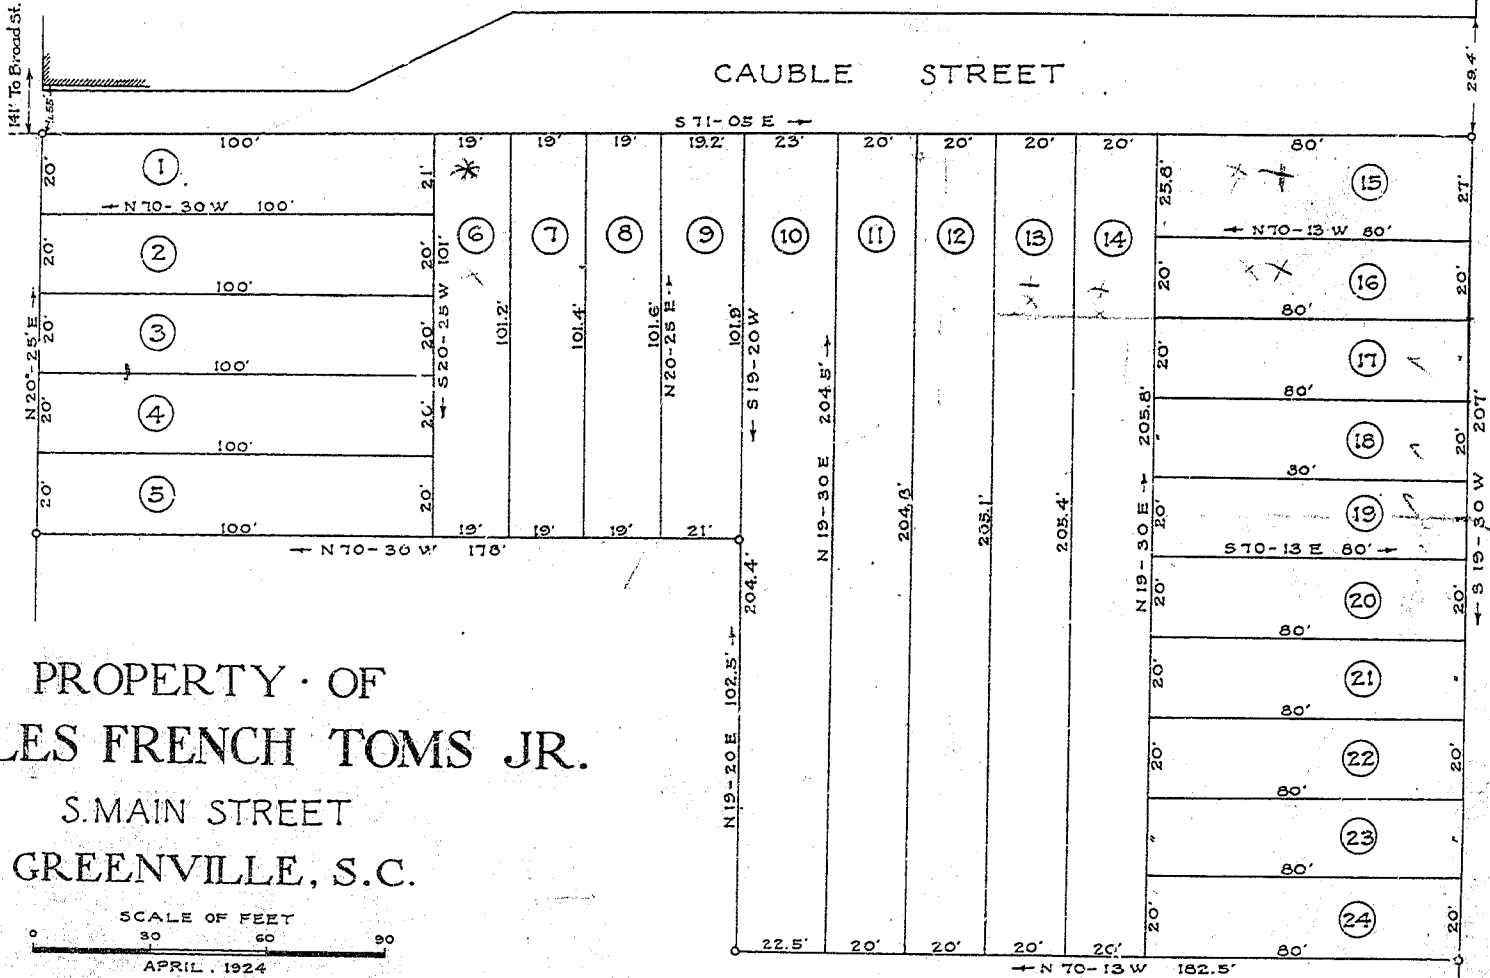

Plat Book-F-Page 222

S. MAIN STREET

CAUBLE STREET

FALLS STREET

PROPERTY OF
CHARLES FRENCH TOMS JR.

S. MAIN STREET
GREENVILLE, S.C.

FORMERLY PART OF
CAUBLE ESTATE

R.E. DALTON ENGR.

Iron Pins or Pipe at all Corners.

Field Book No. 19
JOB NO. 1094-1

Recorded April 16, 1924 by Kay Bee

222