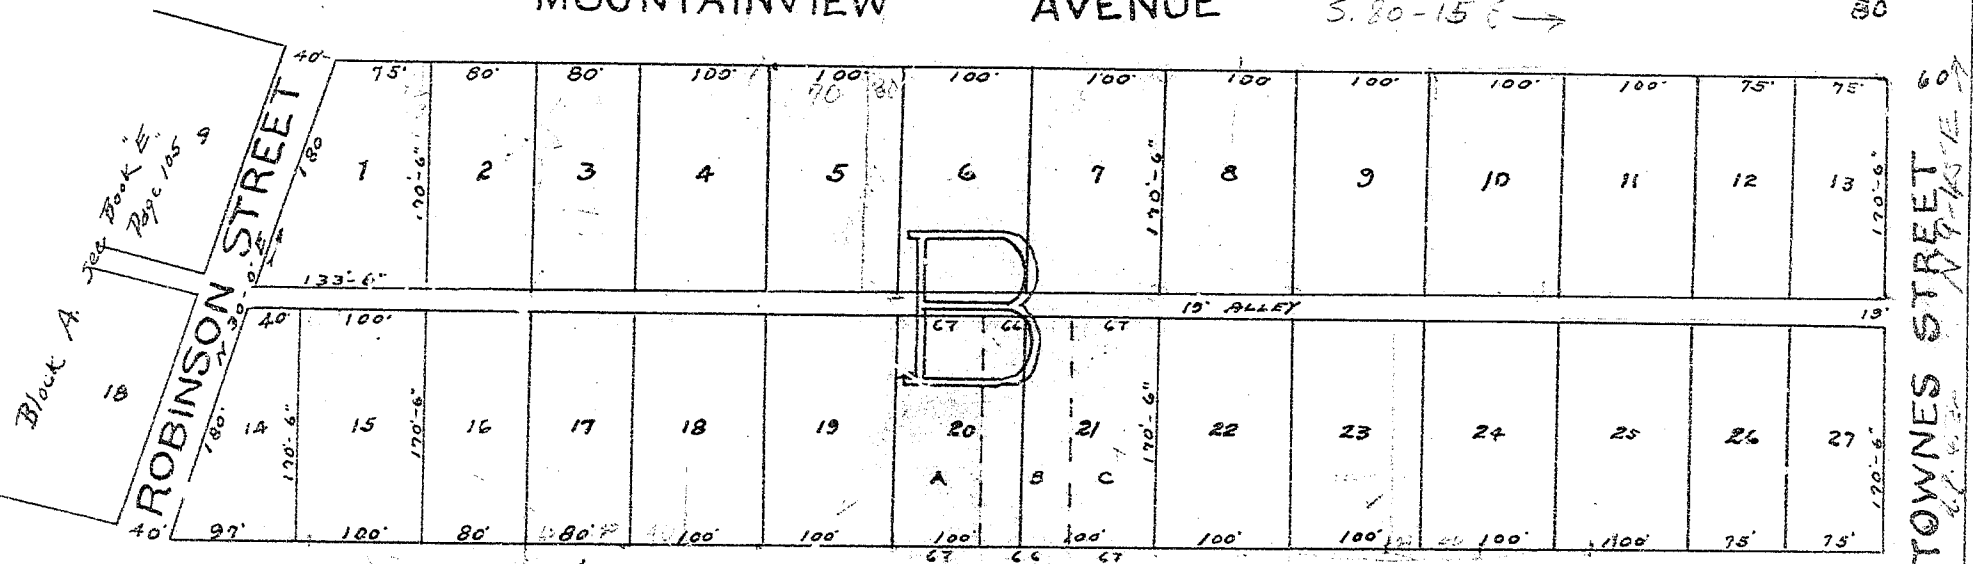

MOUNTAINVIEW AVENUE

S. 80-15 E →

50'

BUIST AVENUE

← N. 80-15 W.

80'

MAPPED BY W.D. NEVINS Greenville S.C. June 15E 1911

Recorded Map 28 1924 W.D.N.