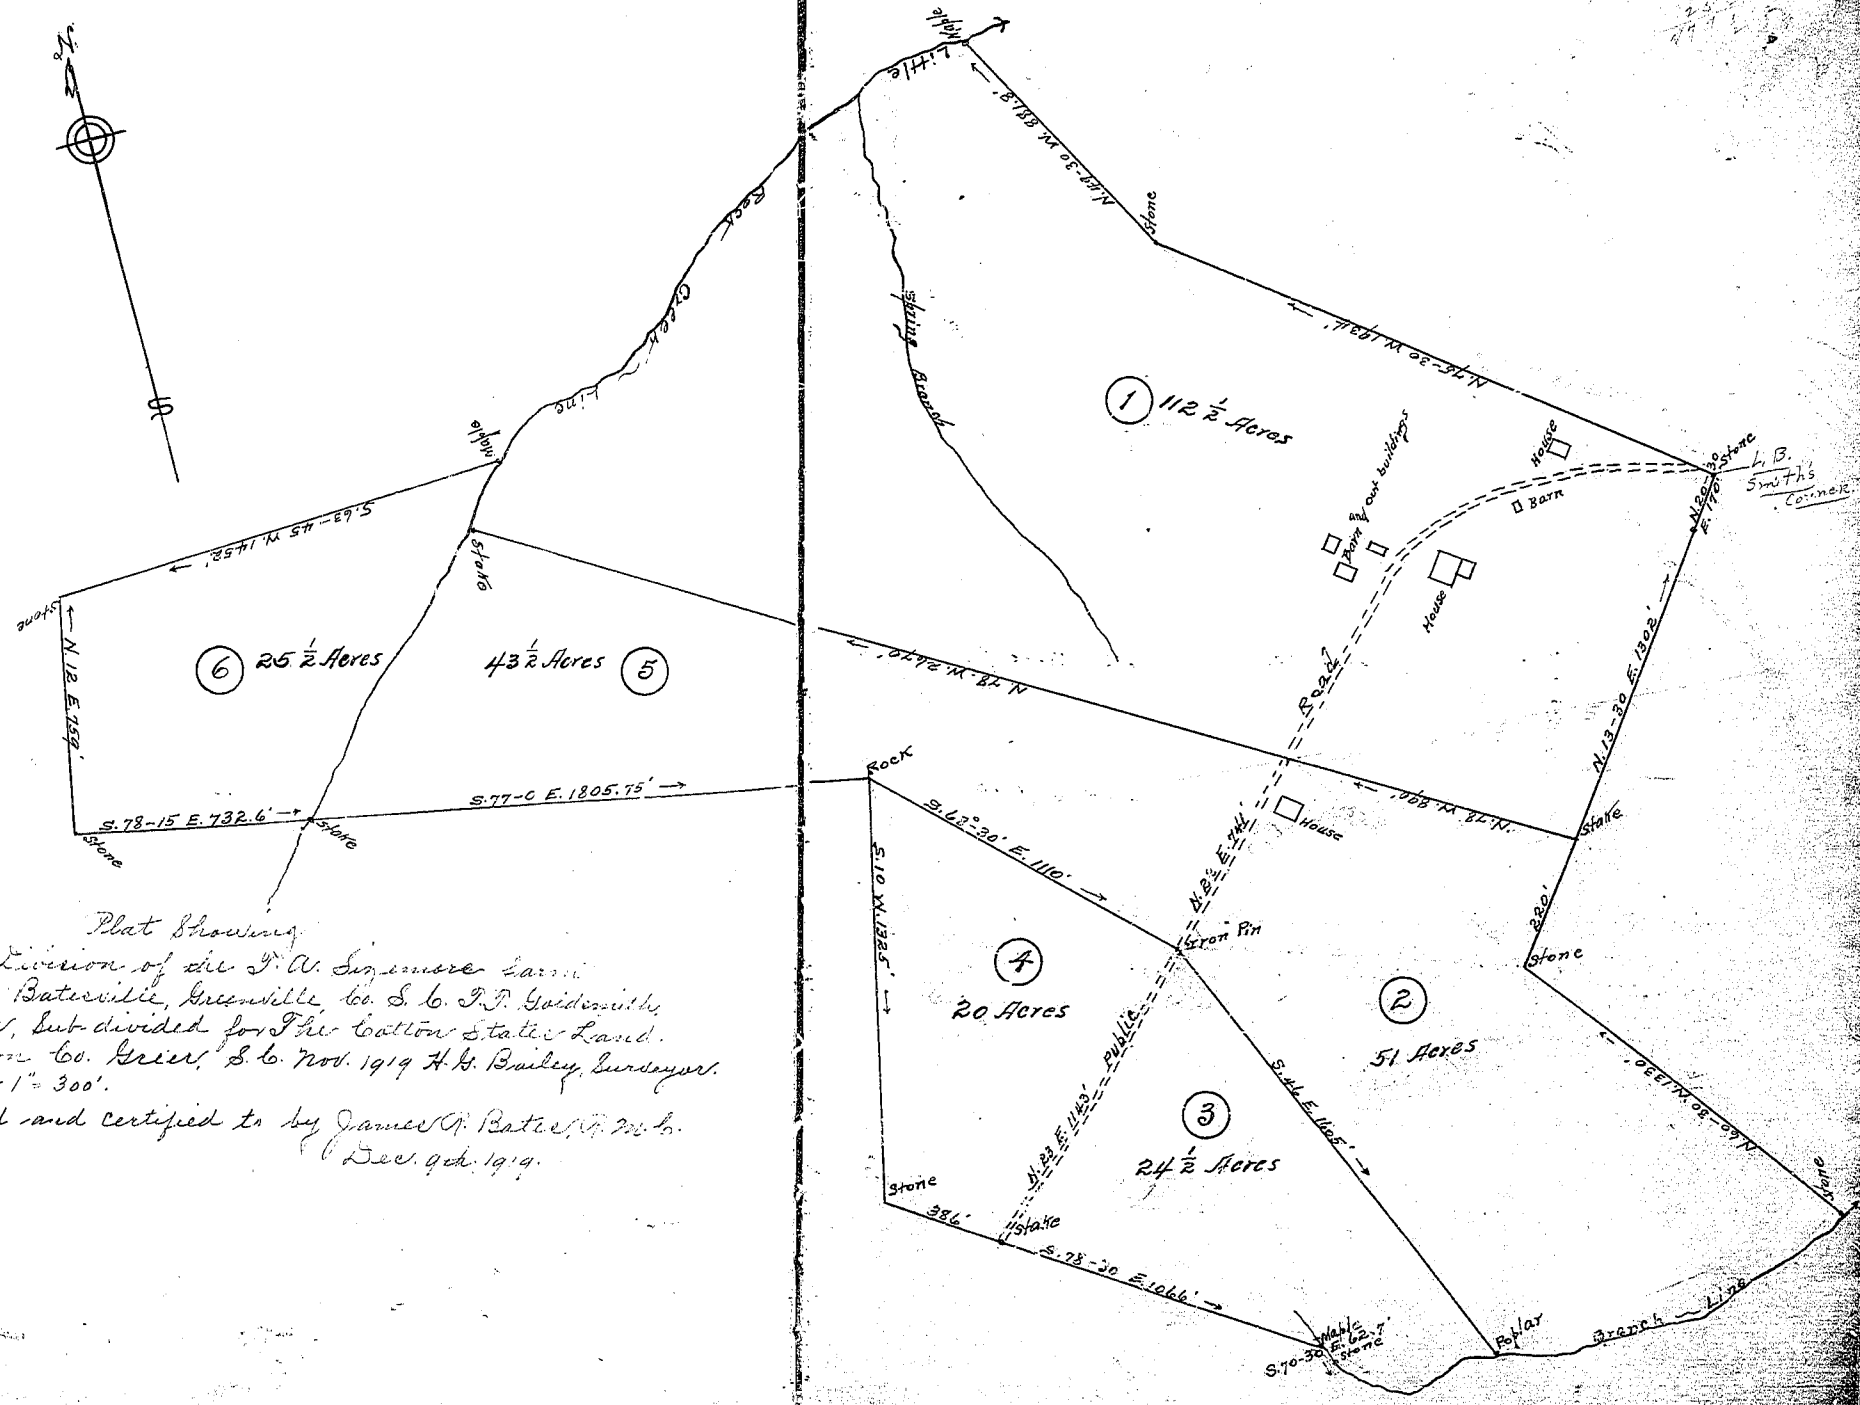

112 1/2  
251  
200  
46  
25  
79

Plat showing  
 Sub-Division of the J. A. Sigmund Farm  
 near Batesville, Greeneville, Co. S. to J. P. Goldsmith,  
 Owner, sub-divided for F. H. Cotton & Sons Land.  
 Auction Co. Greer, S. to Nov. 1919 H. H. Bailey, Surveyor.  
 Scale 1" = 300'.  
 Copied and certified to by James P. Bates, P. M. Co.  
 Dec. 9th. 1919.