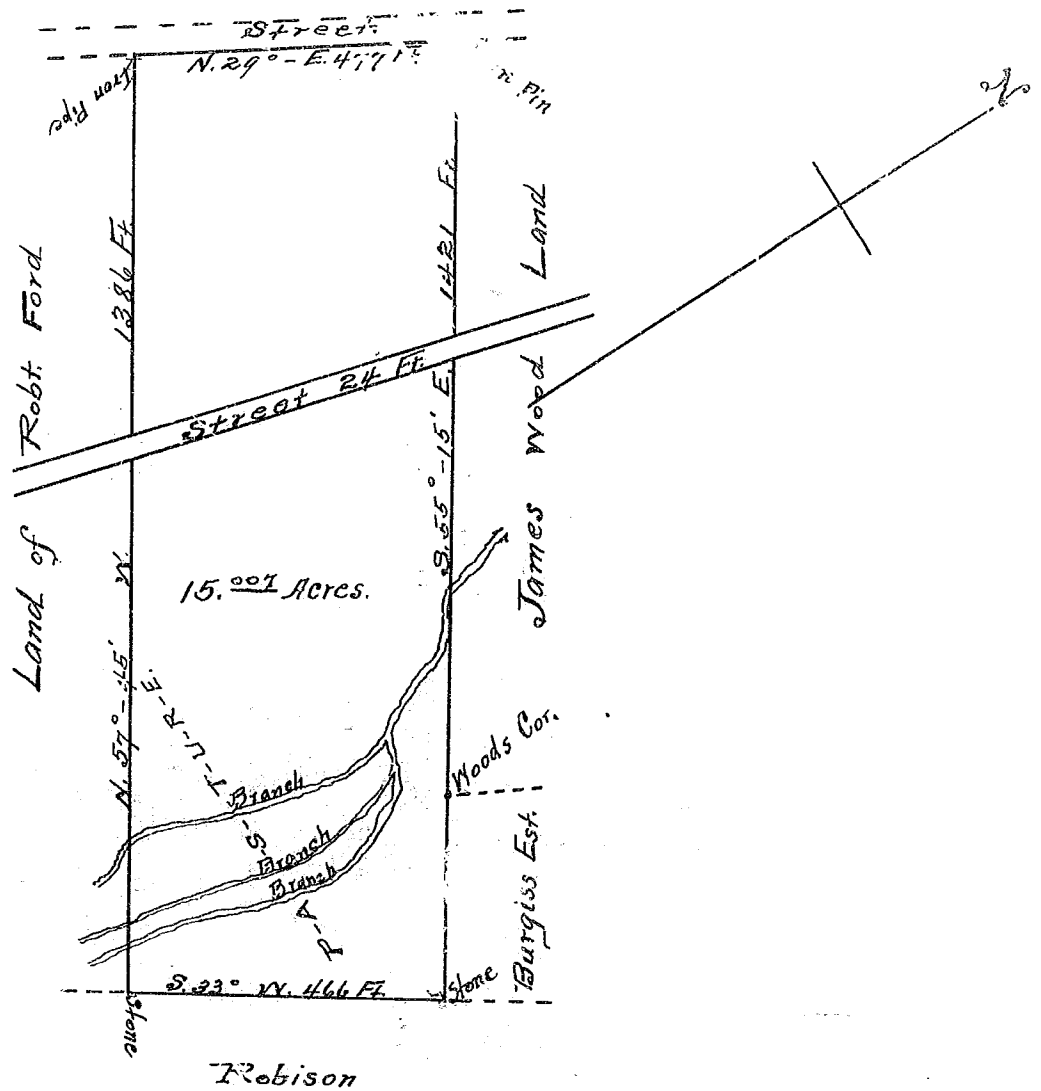

Dr. James

Plat of the Waldrop Property
 Greer, Greenville Co. S. C. Measured Mar. 20th. 1914
 W. R. Pinckney, Surv. & Eng. — Scale 200 ft. = 1 inch.
 Copied and certified to by James R. Batte, R. M. C.
 Aug. 21st. 1919.