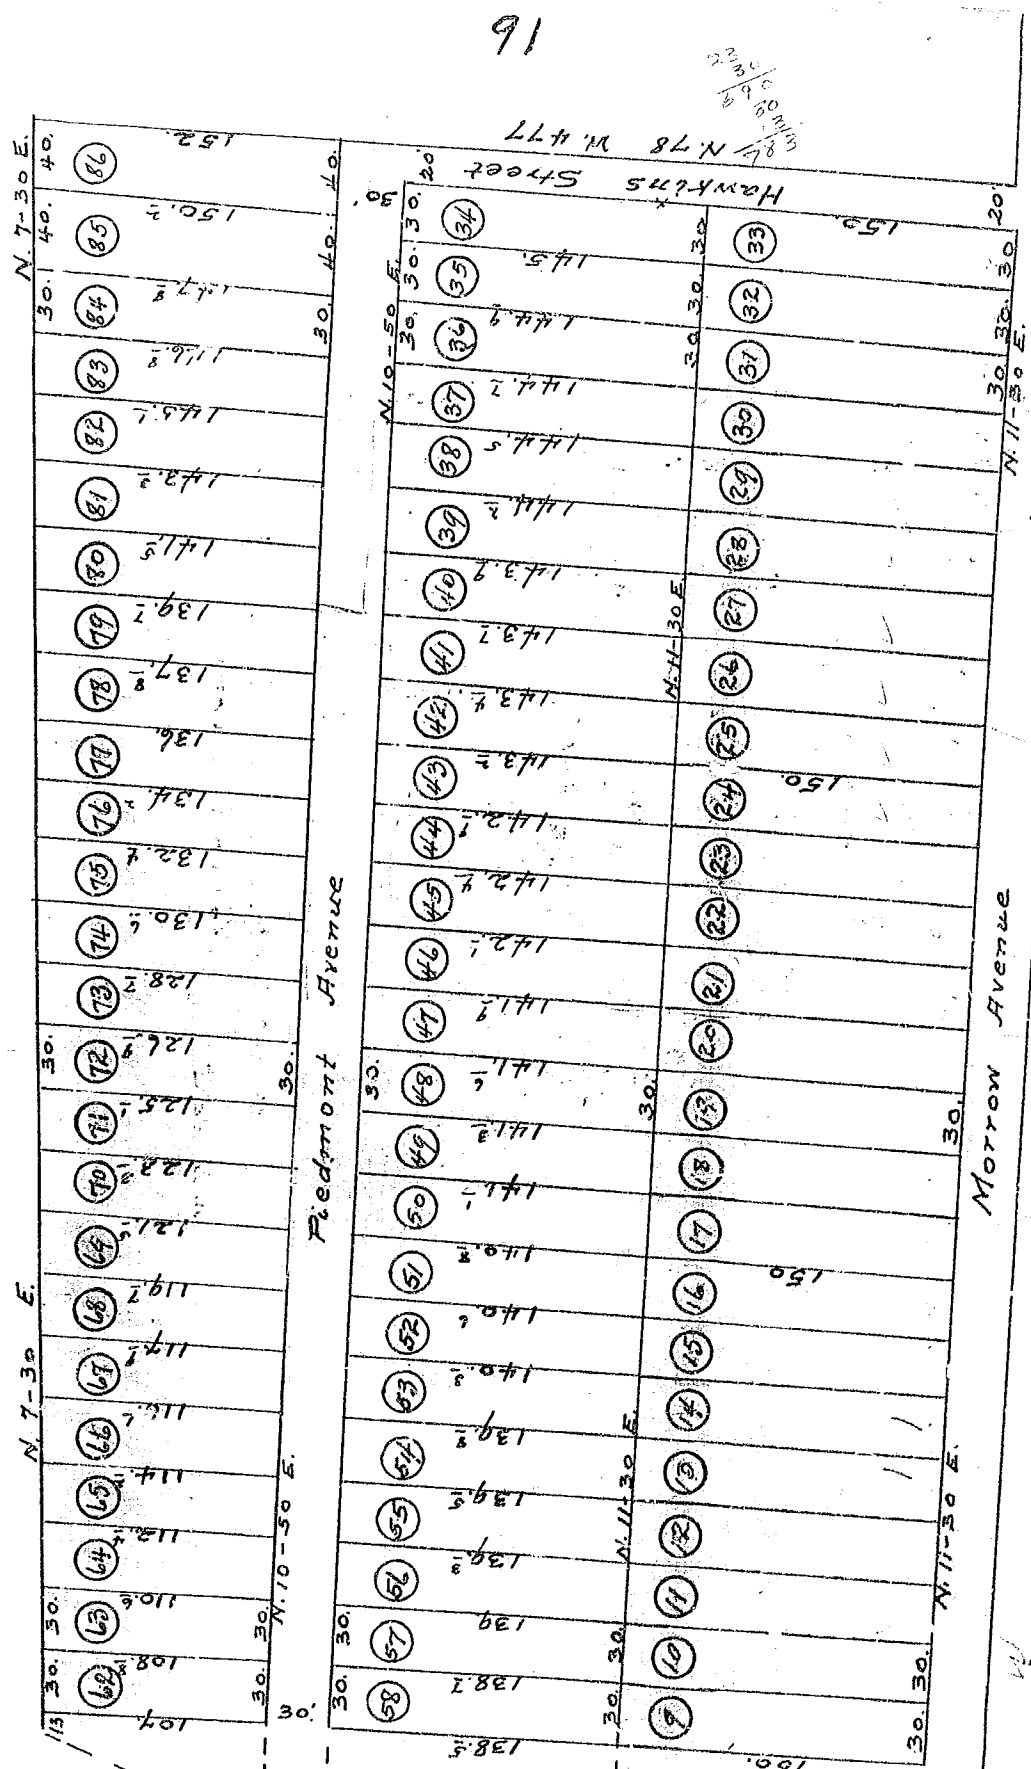

Map of  
Morrow Park  
surveyed for  
C. L. Chandler  
Greer, S. C.

Recorded 4/8/1918  
by James R. Bate.

Attest  
A. H. Hoffman  
Surveyor  
Lobell, N. C.

March 1918.

19

1/10/1918

1/10/1918