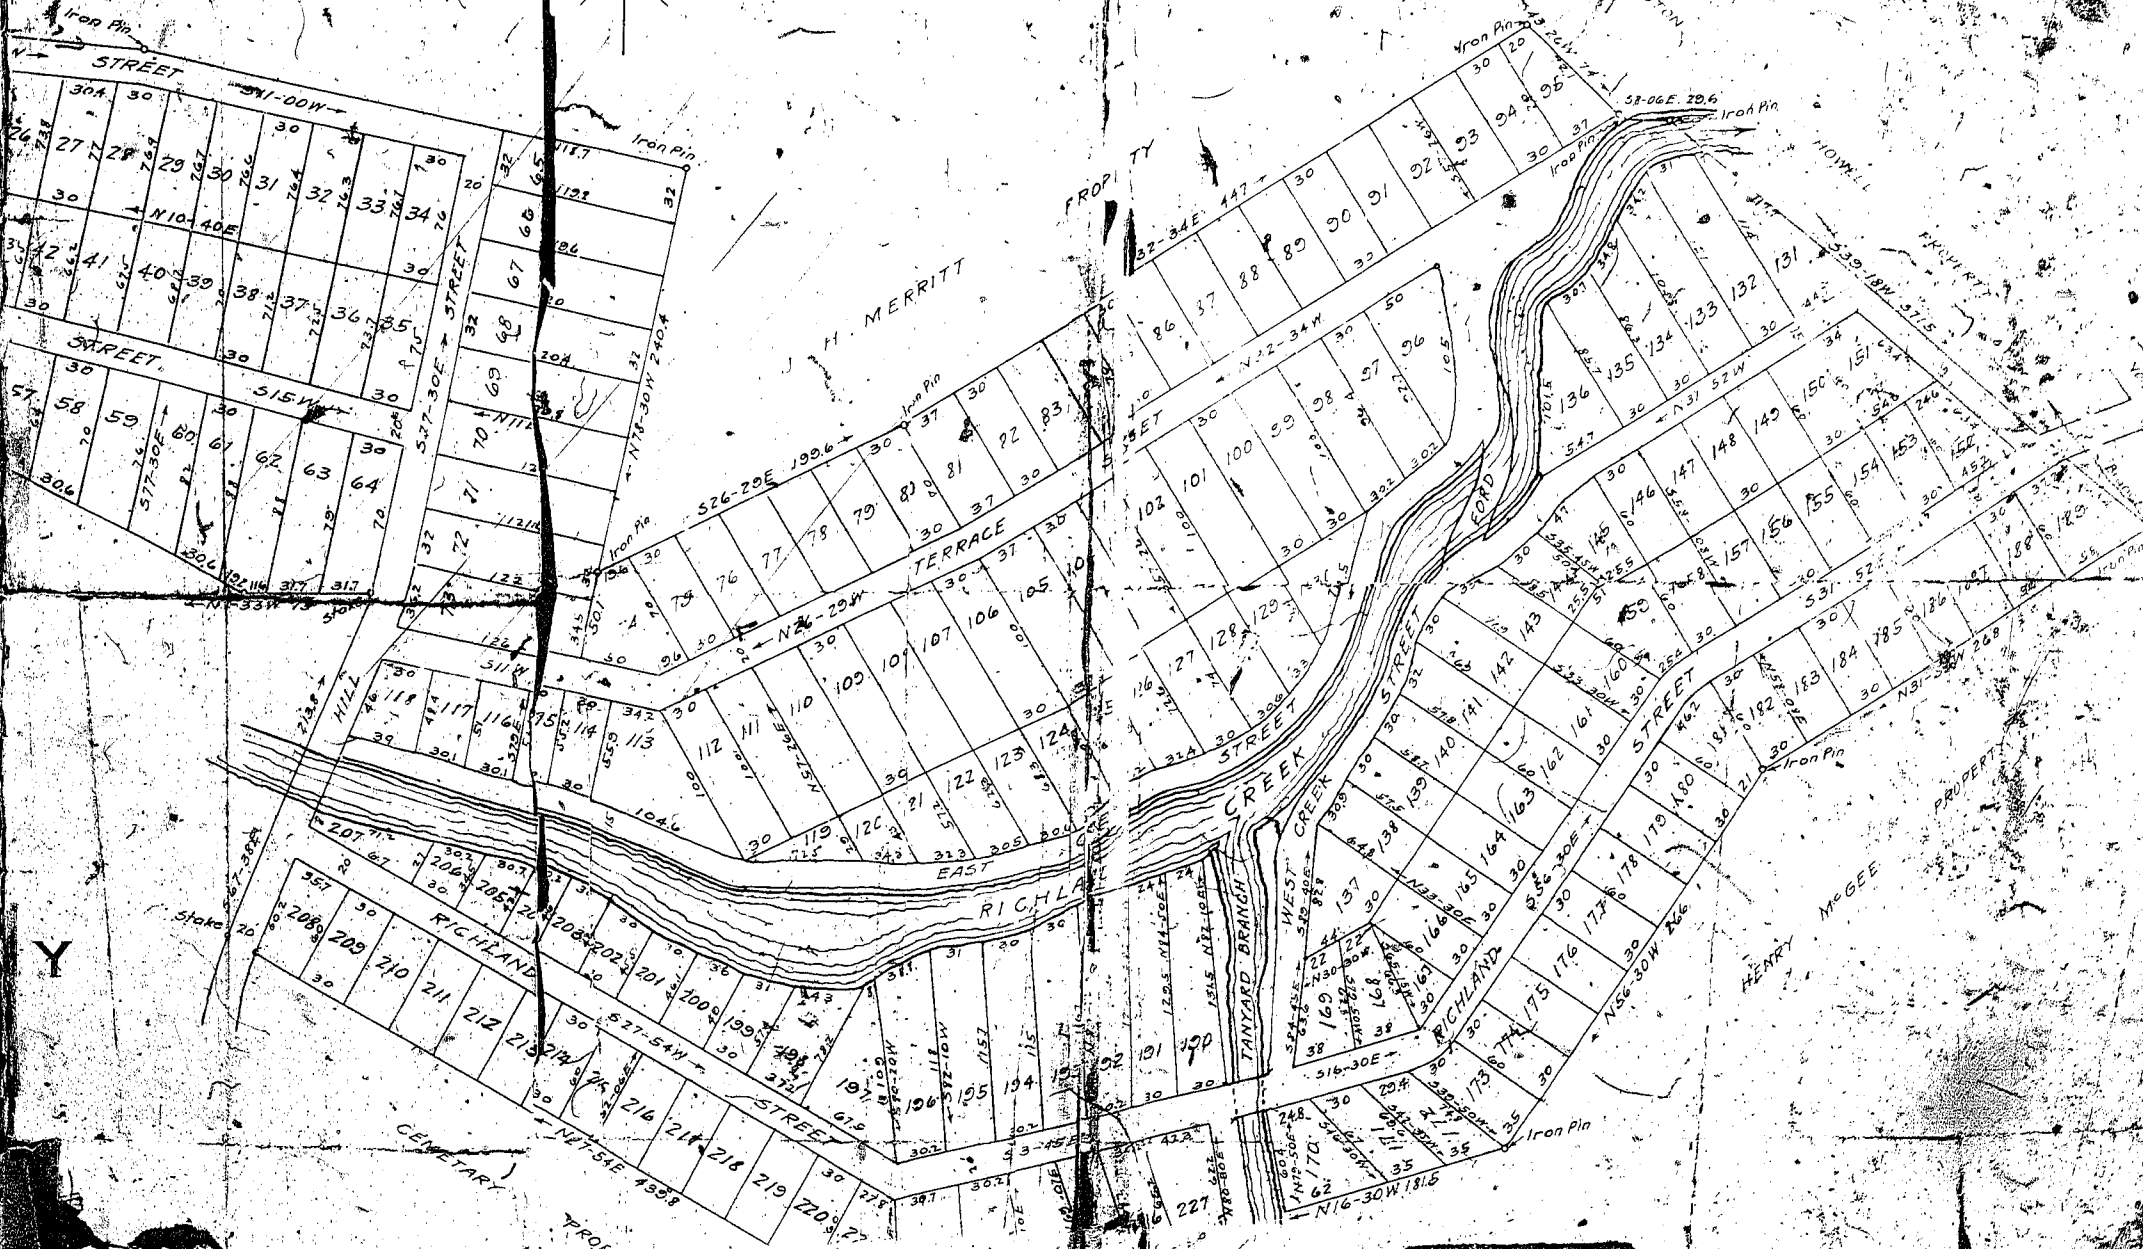

Surveyed July 1871
by R. E. Wallen
Note: Wood Stakes, etc., as noted.

Map of Property

belonging to

MESSRS FEAGAN & MOY

ON

RICHLAND CREEK GREENVILLE, S. C.

Scale of Feet

not noted.