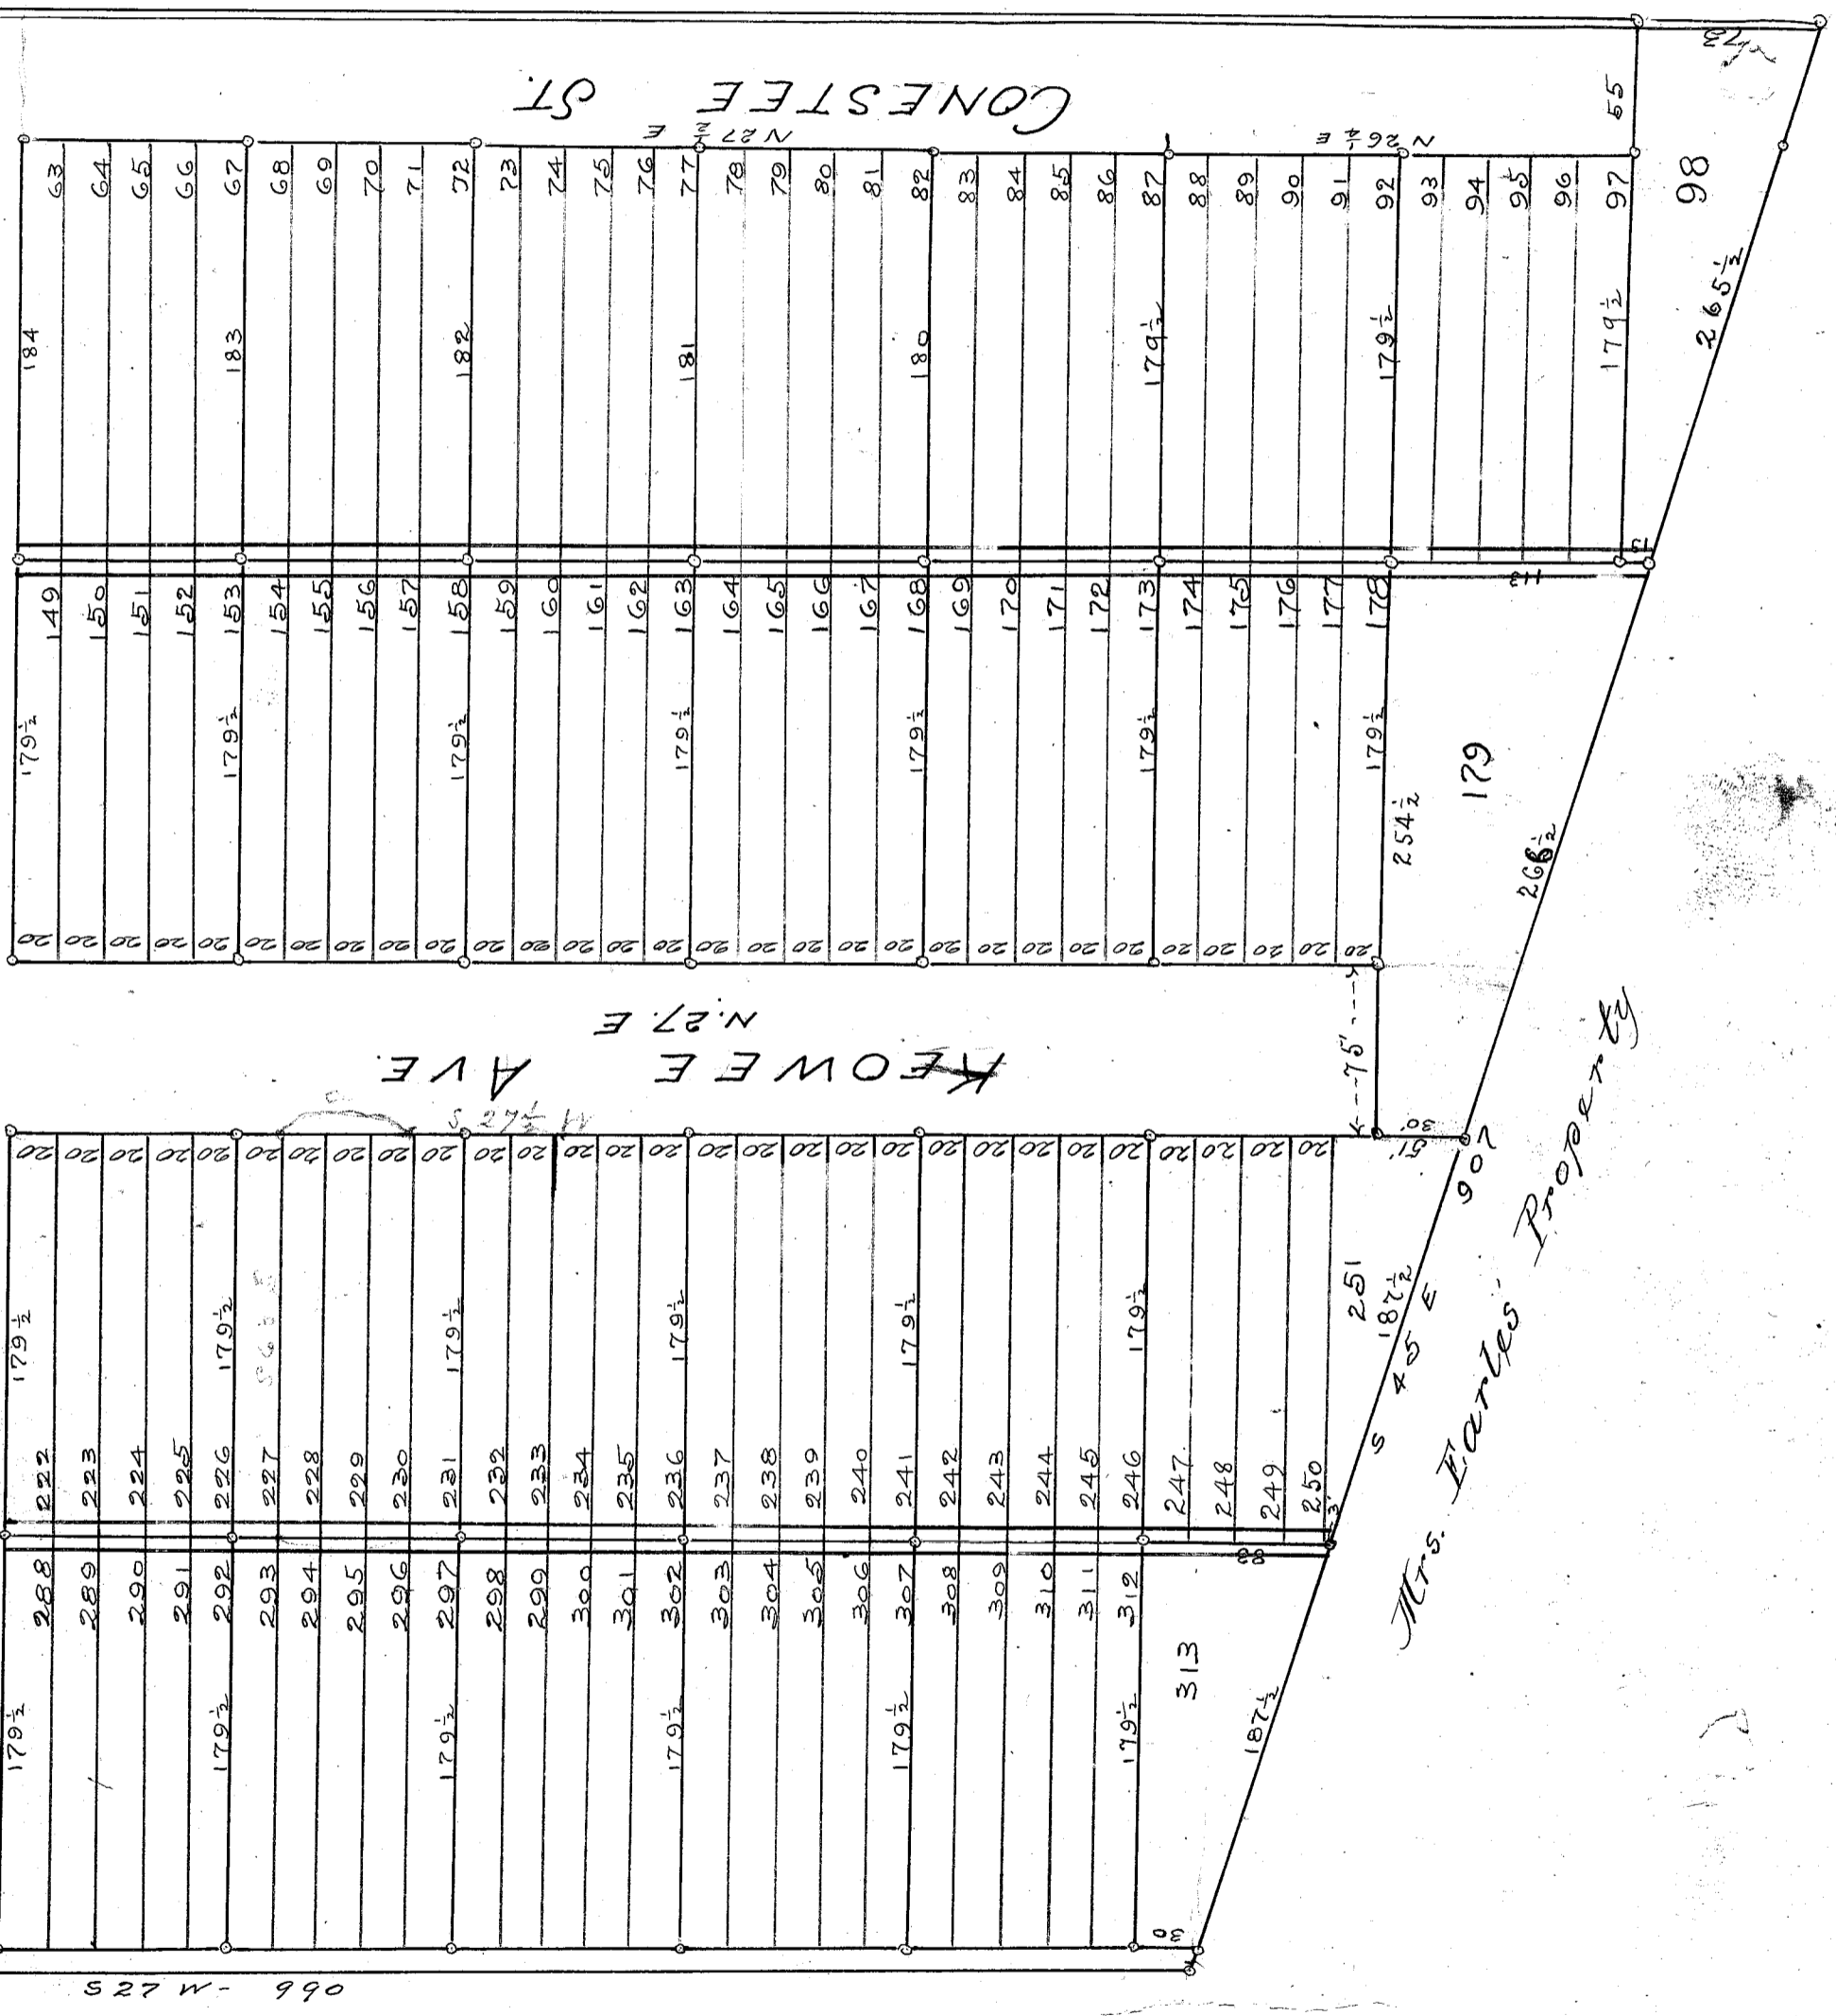

40.00
27
12

Mrs. Lewis Property

W. 27th Street
60' wide
S 63 E

Mrs. Farley's Property

This portion of "Cherokee Park" is now called "South Cherokee Park" and the arrangement of lots is changed. See page 100 - this book. The position of the st. has not been altered.

S 27 W - 990