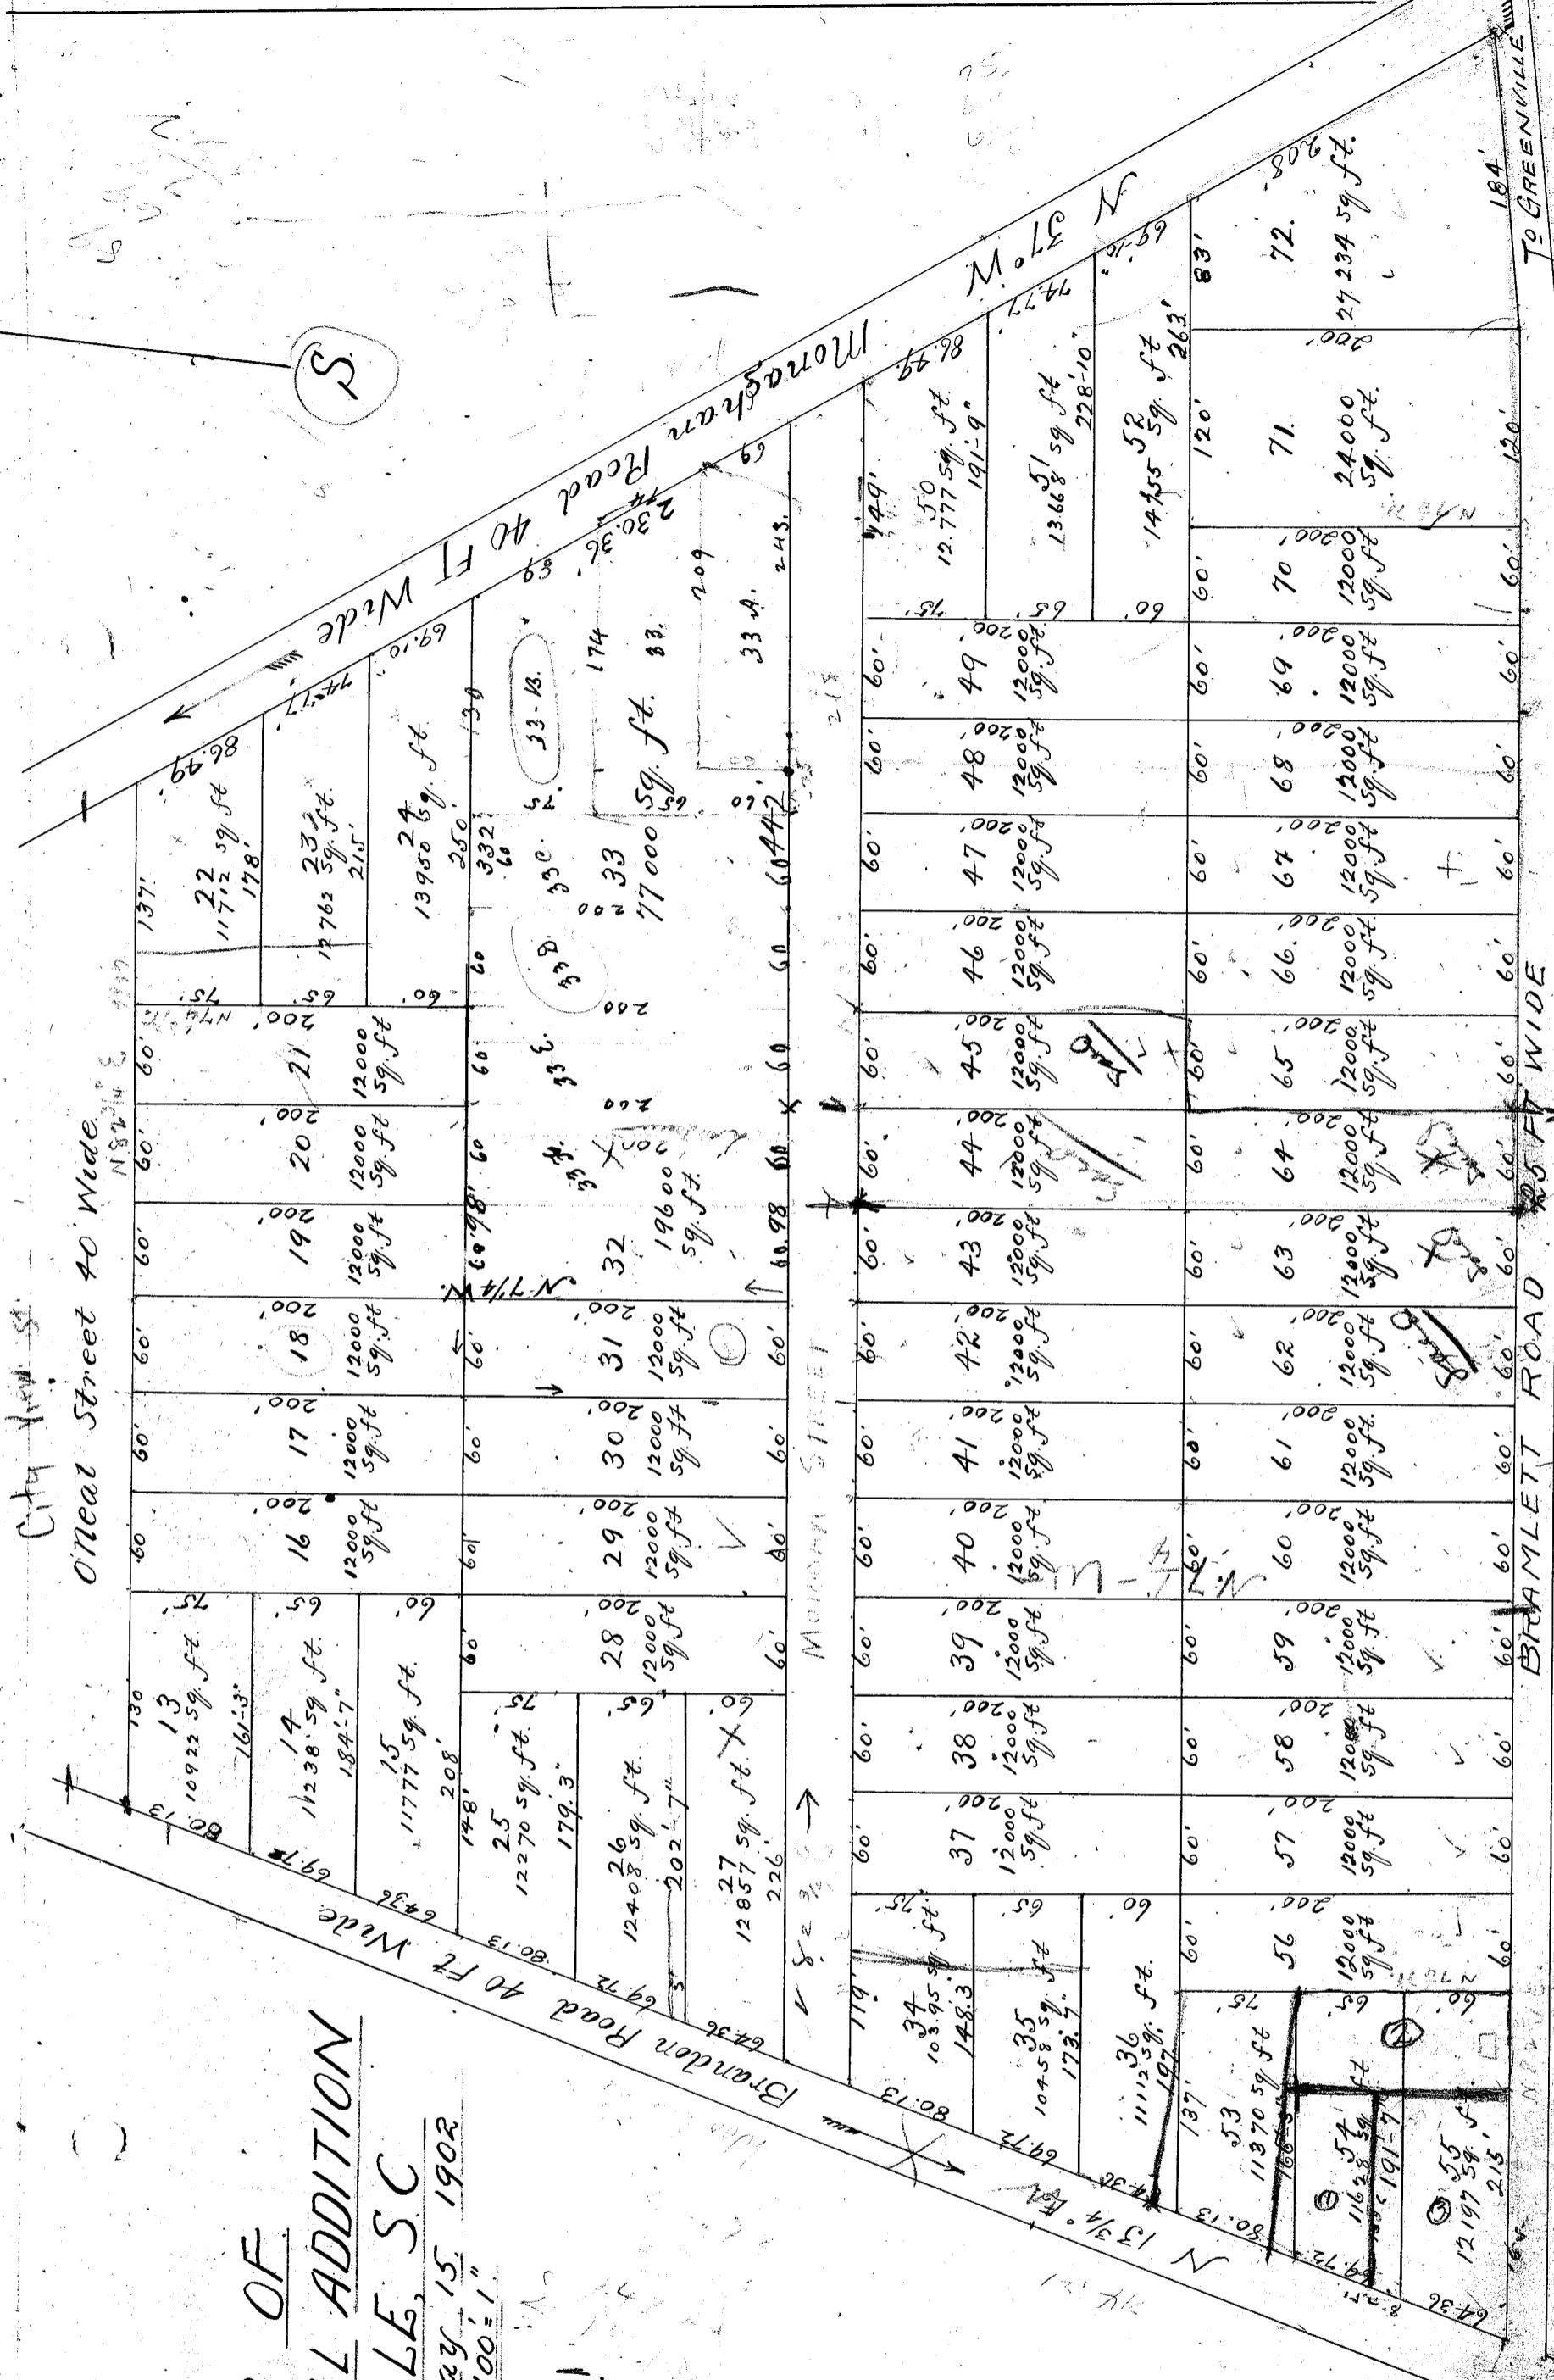

MAP OF  
MORGAN-HILL ADDITION  
GREENVILLE, SC

Surveyed May 15, 1902  
Scale 100=1"

125-1

Recorded June 21st 1902

Page 70

208  
69.10  
74.77  
81.44  
138.24

490  
137  
101  
110  
113