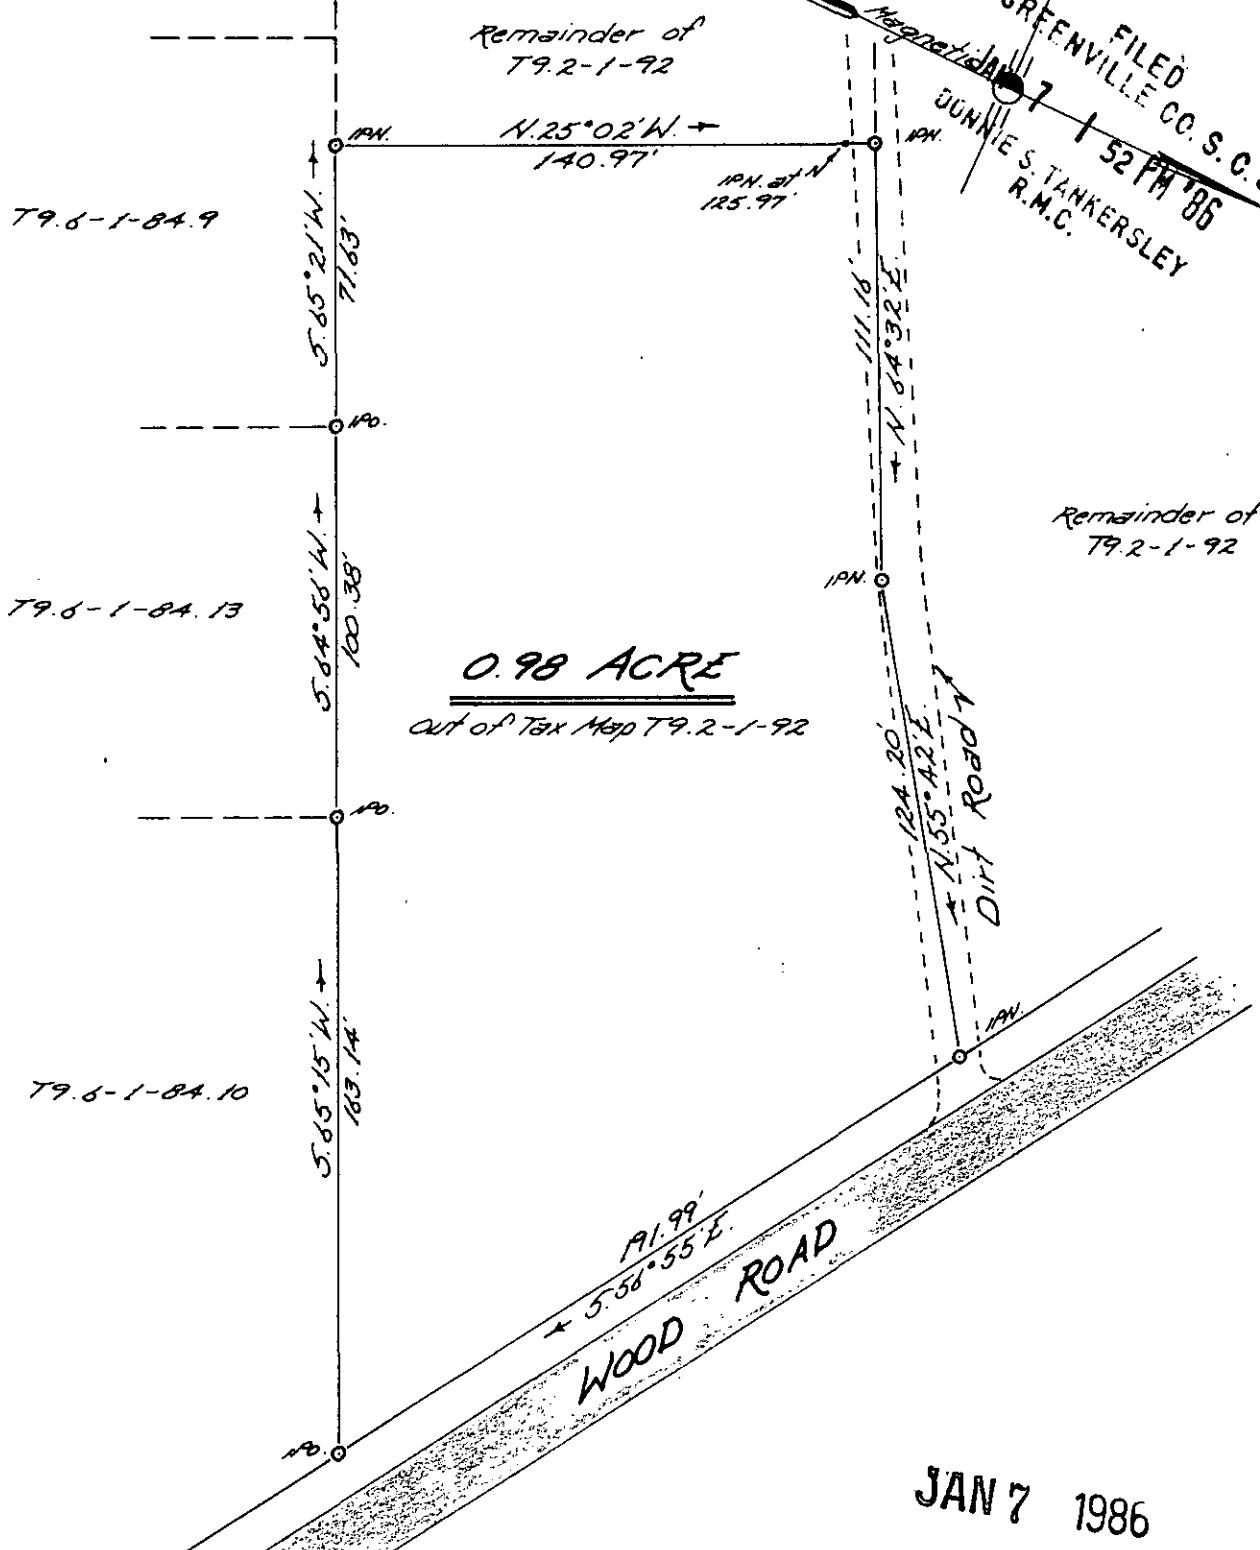

FILED
GREENVILLE CO. S. C. 2
JAN 7 1986
JUNNIE S. TANKERSLEY
R.M.C.

12-G-73

22556

PROPERTY OF
DOROTHY WOOD DAVIS

Located approx. 3 miles West of Greer

GREENVILLE COUNTY, SOUTH CAROLINA

SCALE: 1" = 50 FEET DEC. 27, 1985

H. A. SIMMONS
I hereby certify that the ratio of precision of the
undistorted field survey is 1/10,000 as shown hereon;
the area was determined by coordinate method of
area determination, and monuments have been
placed as shown hereon.