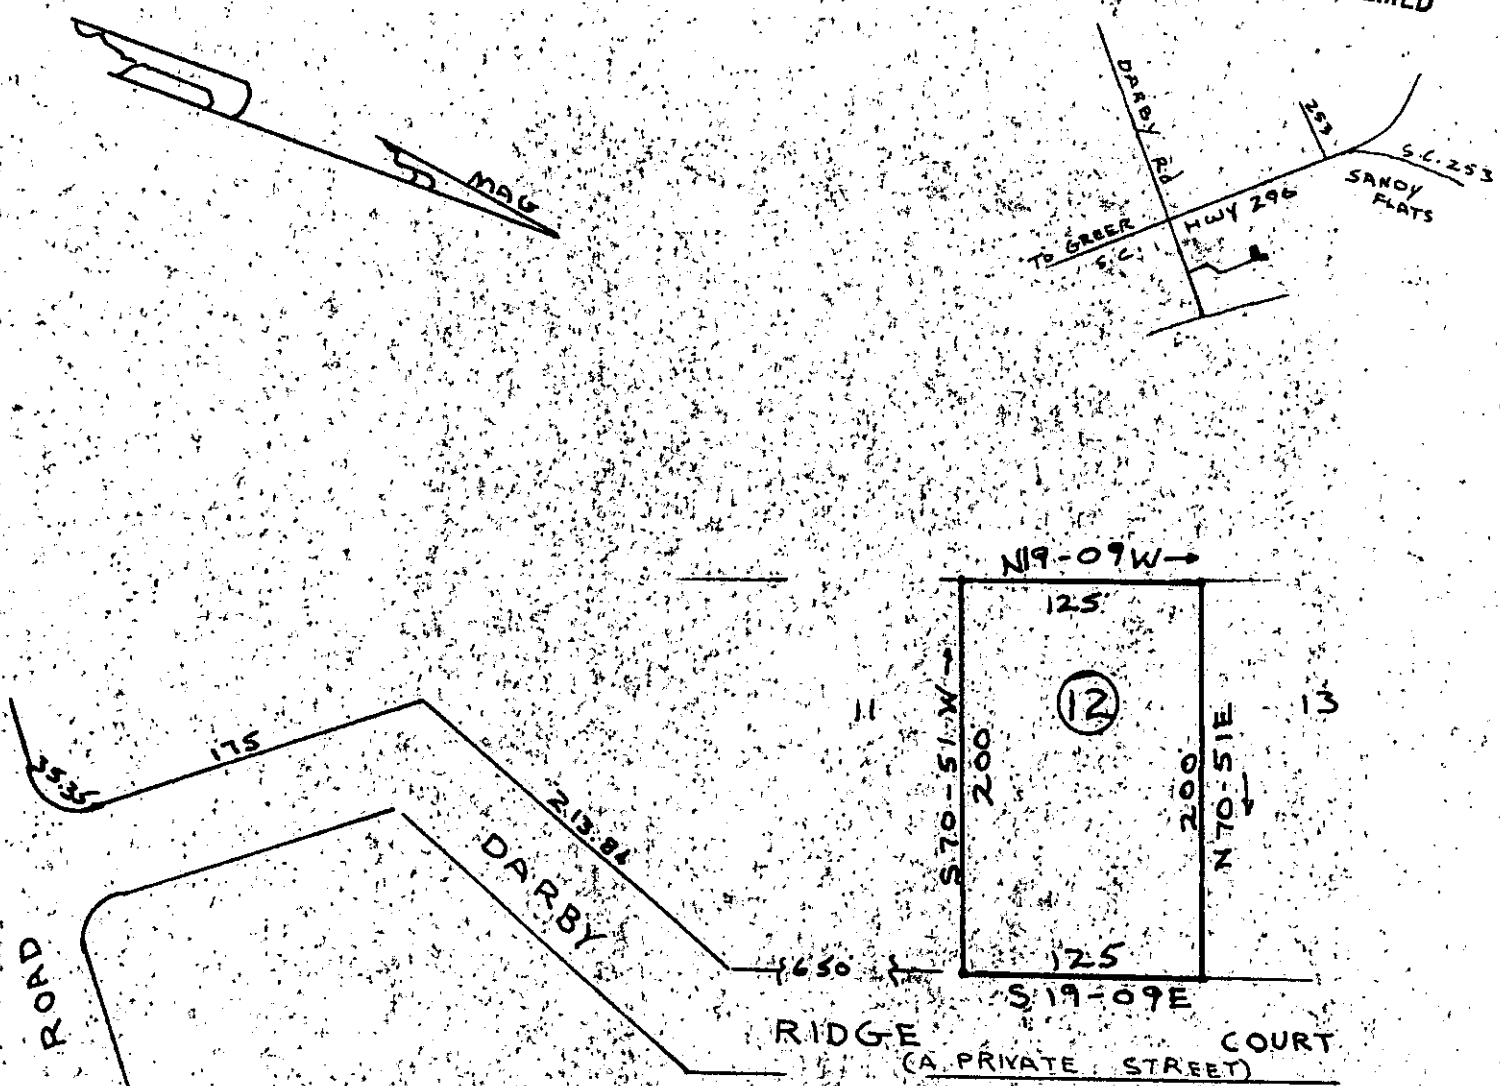

MICROFILMED

DARED BY
 GREENVILLE, S.C.
 OCT 20 4 31 PM '83
 DONNIE S. LAMBERSLEY
 R.M.C.

10-D-12
 13052 ✓
 OCT 20 1983

PLAT OF LOT NO. 12
DARBY RIDGE ESTATES
 NEAR GREER
 GREENVILLE COUNTY S.C.
 WEBB SURVEYING & MAPPING CO.
 SCALE 1" = 100' JULY 1983

CHARLES F. WEBB
 REGISTERED
 1577
 LAND SURVEYOR
 SOUTH CAROLINA

[Handwritten signature]
 CHARLES F. WEBB
 REGISTERED LAND SURVEYOR
 SOUTH CAROLINA

THIS PLAT FOR RECORDING

3.00CI