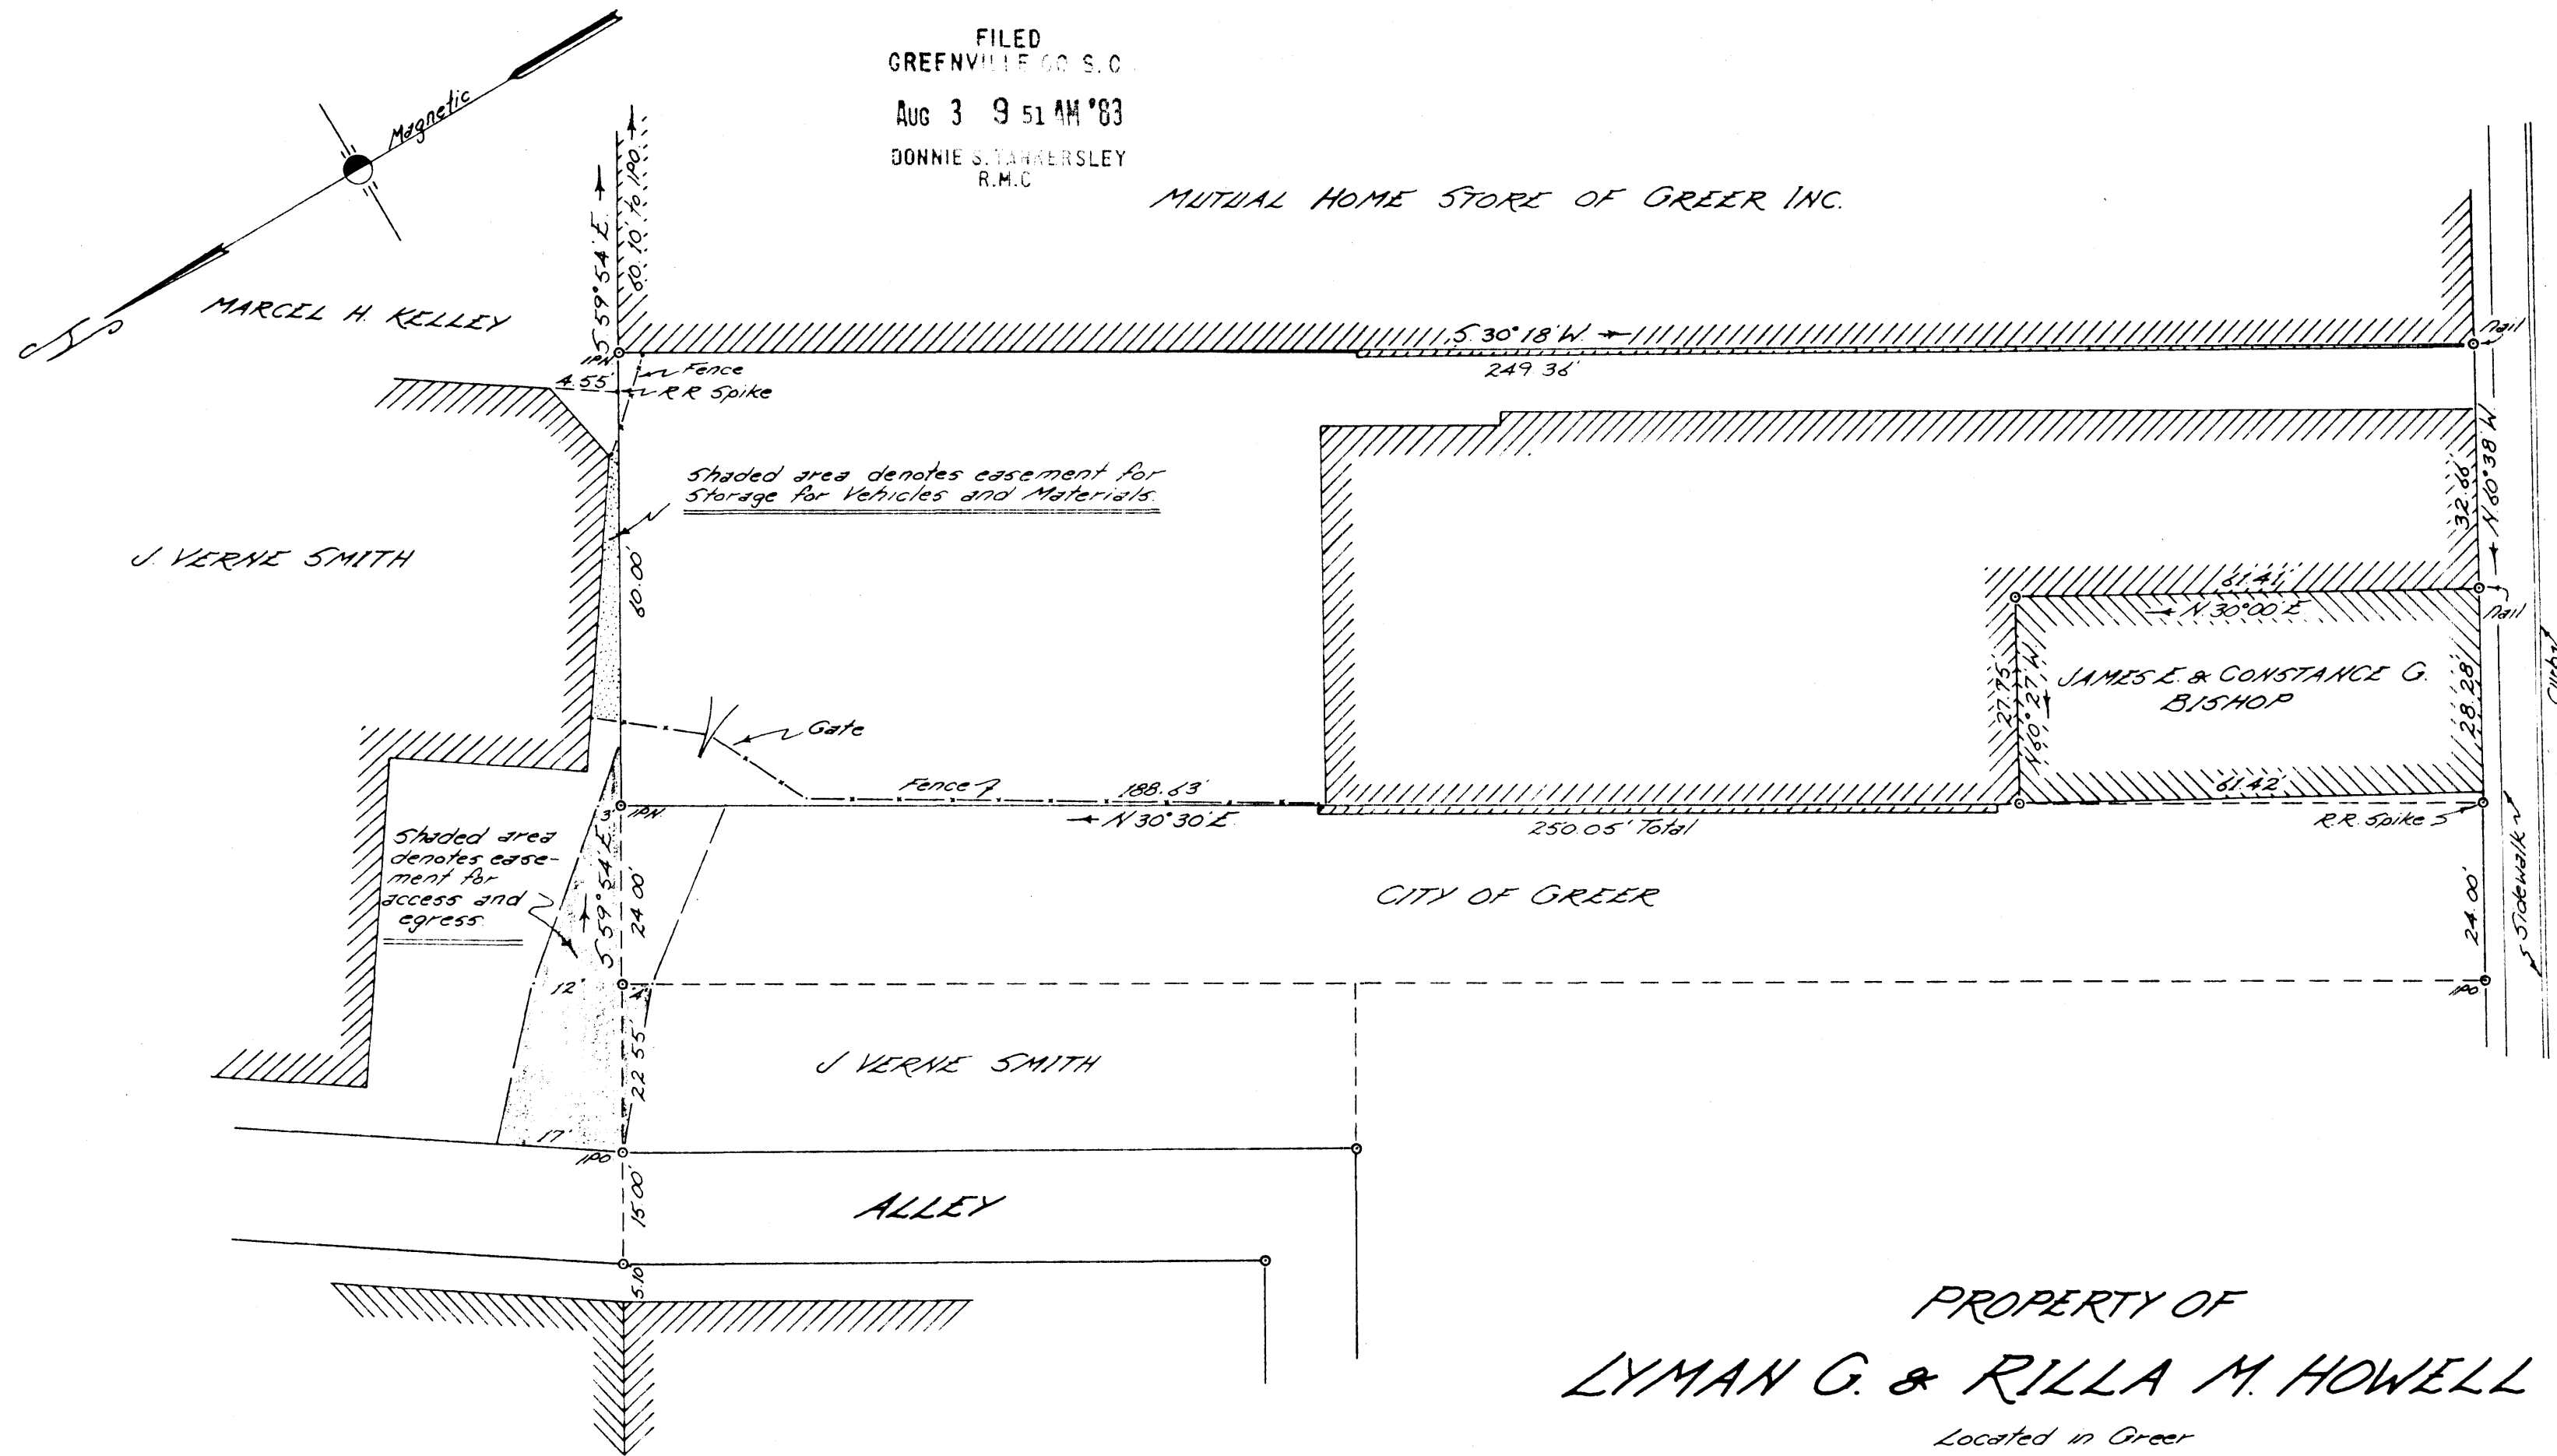

FILED
 GREENVILLE CO S.C.
 AUG 3 9 51 AM '83
 DONNIE S. TANNERSLEY
 R.M.C.

MUTUAL HOME STORE OF GREER INC.

EAST POINSETT STREET

PROPERTY OF
 LYMAN G. & RILLA M. HOWELL

Located in Greer
 GREENVILLE COUNTY, SOUTH CAROLINA

SCALE: 1" = 20 FEET MARCH 18, 1983

Tax Map G 21-1-14

9-9-66

4043 ✓

AUG 3 1983

I hereby certify that the ratio of precision of the field survey is 1/10,000 as shown hereon

John A. Simmons
 Reg Surveyor #2212