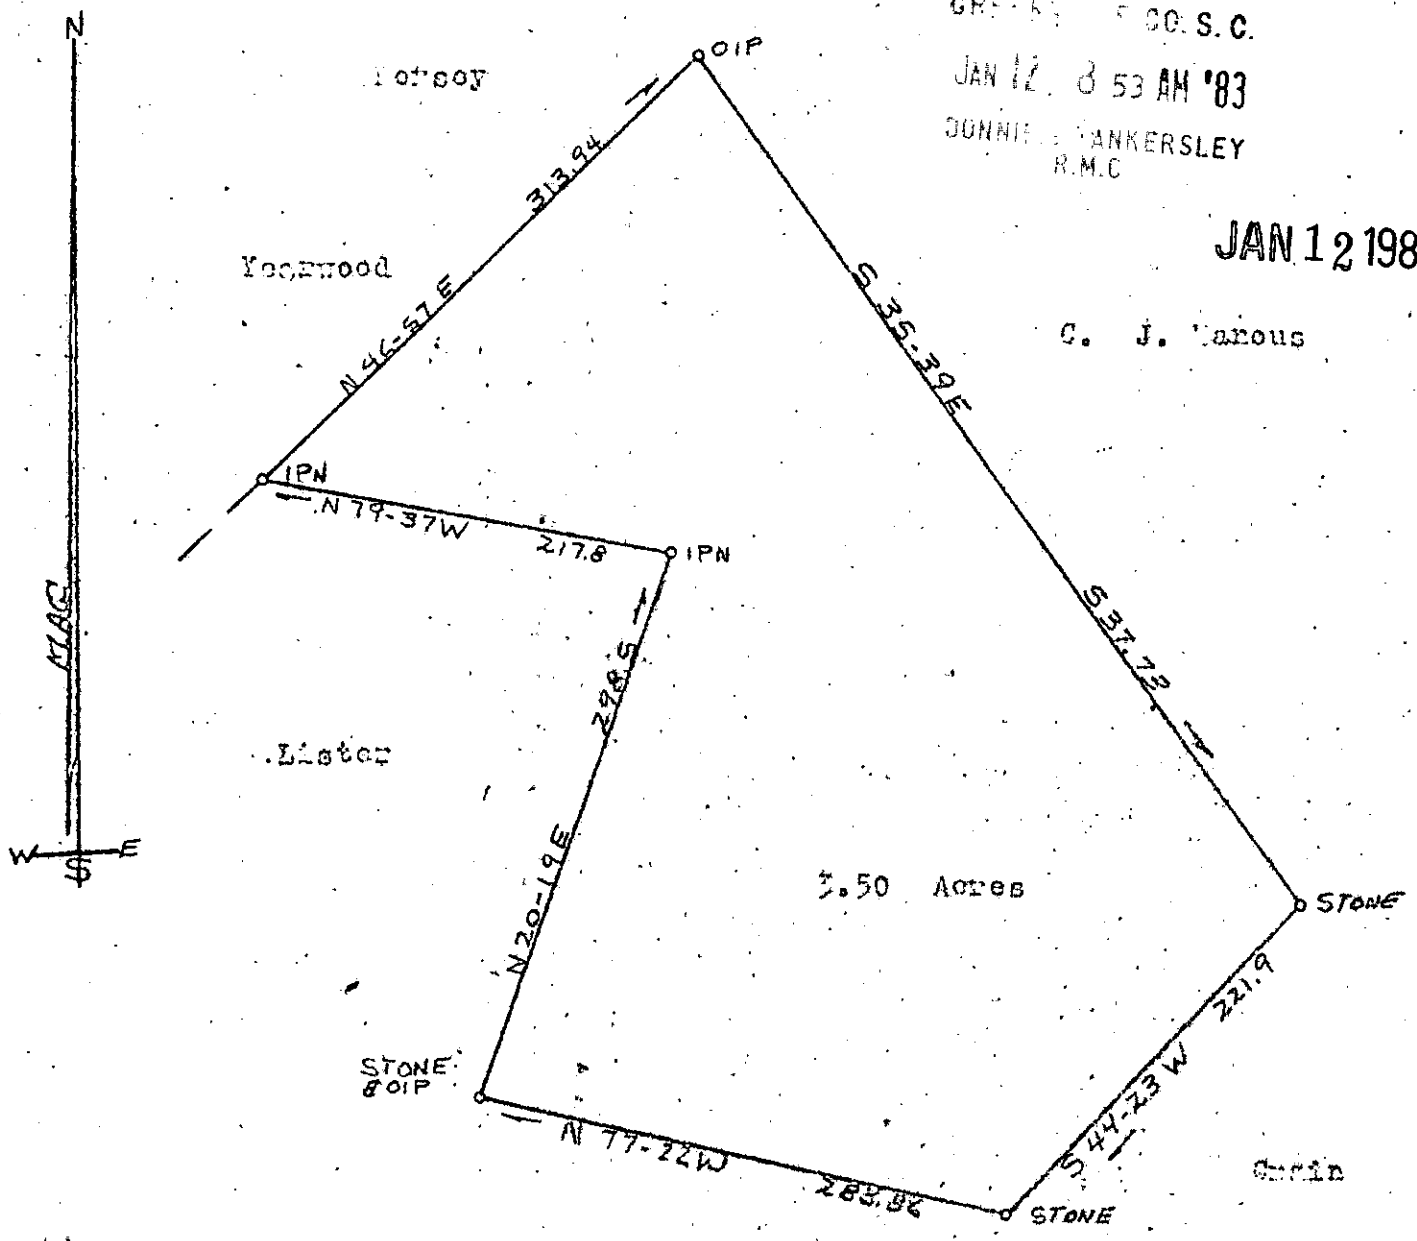

MICROFILMED

FILED
GREENVILLE CO. S.C.
JAN 12 8 53 AM '83
DONNIE WANKERSLEY
R.M.C.

JAN 12 1983

C. J. Larous

PROPERTY OF

17081

C. J. & Kathleen Larous

9-L-14 ✓

State of South Carolina
Greenville County

The above property is located approximately 1/2 mile S. E. of the Intersection of Hwy No 253 & Cross Lockow Road, In O'Neal Township.

Scale 1" = 100'

Date 1/5/83