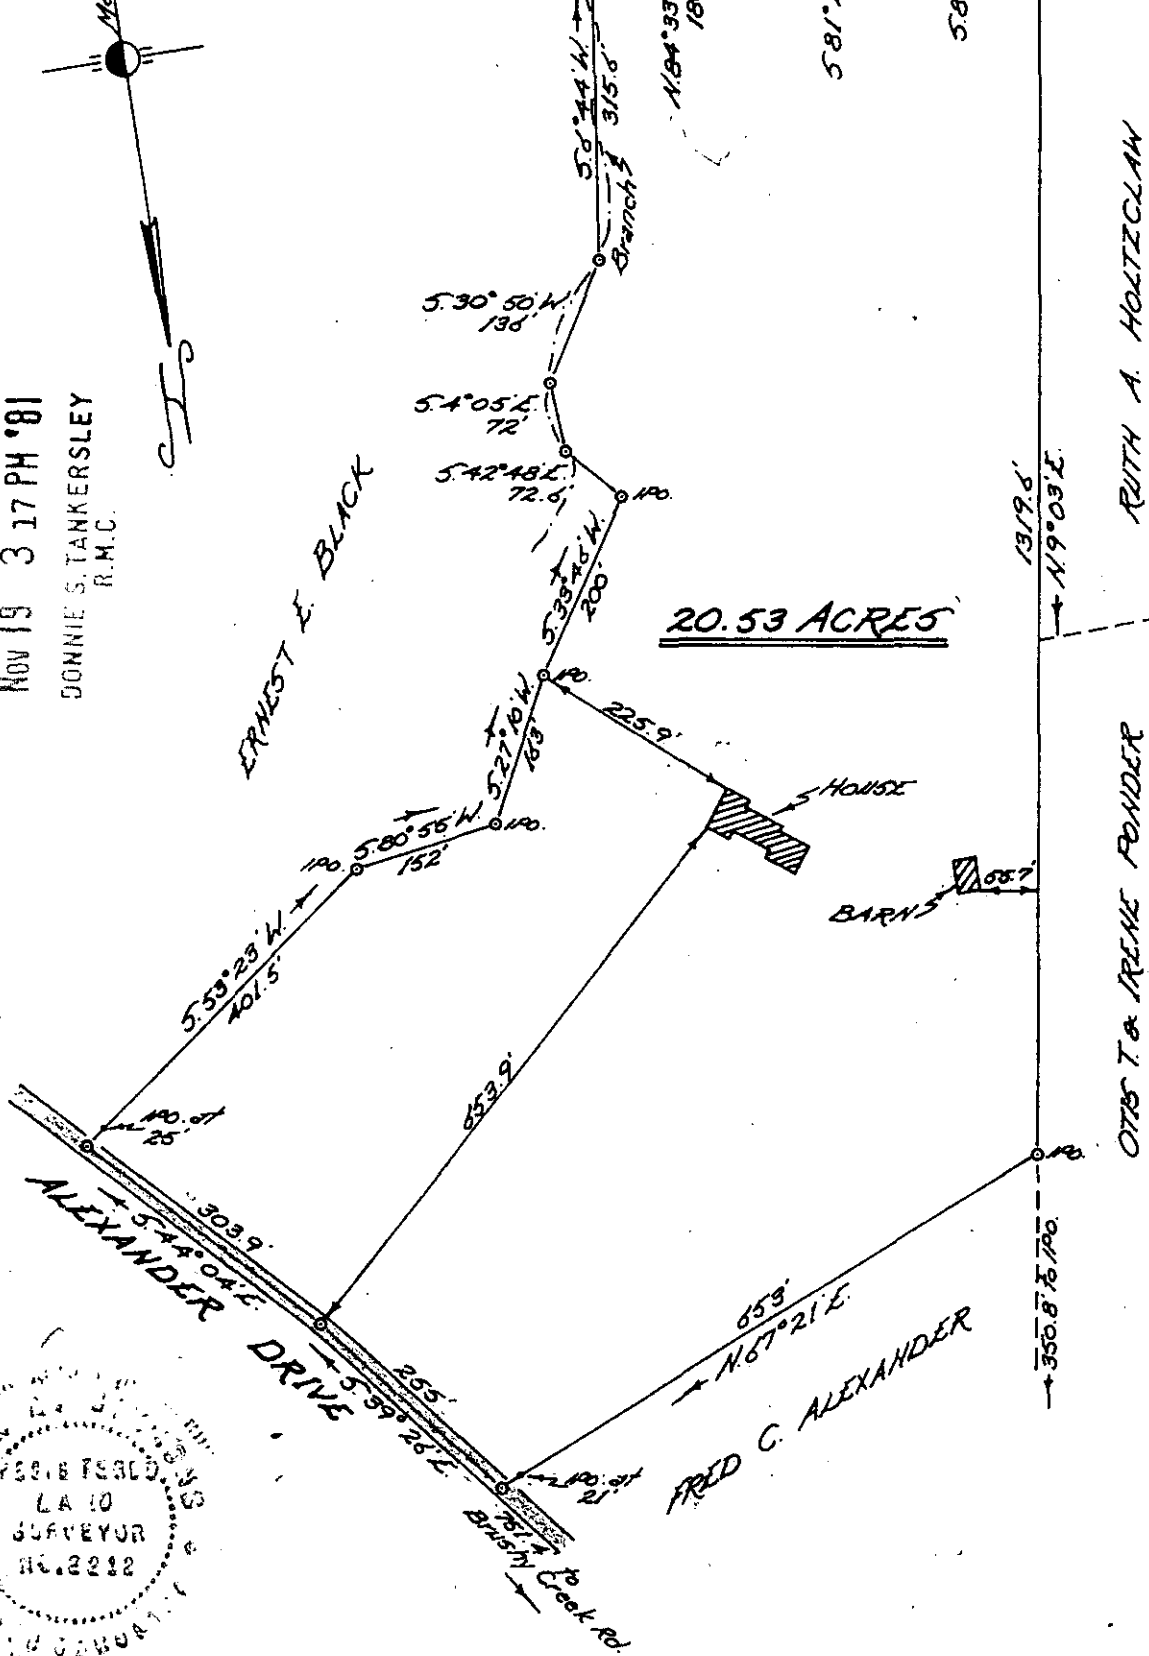

FILED
GREENVILLE CO. S.C.
NOV 19 3 17 PM '81
DONNIE S. TANKERSLEY
R.M.C.

20.53 ACRES

PROPERTY OF
EUGENE C. & LINDA SUE L. BROWN
Located approx. 3 miles West of Greer
GREENVILLE COUNTY, SOUTH CAROLINA
SCALE: 1" = 200 FEET
OCT 20, 1981

NOTE: Plat amended Nov. 17, 1981 to show location of House and Barn.

I hereby certify that the above survey is correct.
Don D. Reiman
Reg. Surveyor #2212

NOV 19 1981
8-W-73

12392
Tri-State Surveyors
109 Few Street
Greer, S. C. 29651