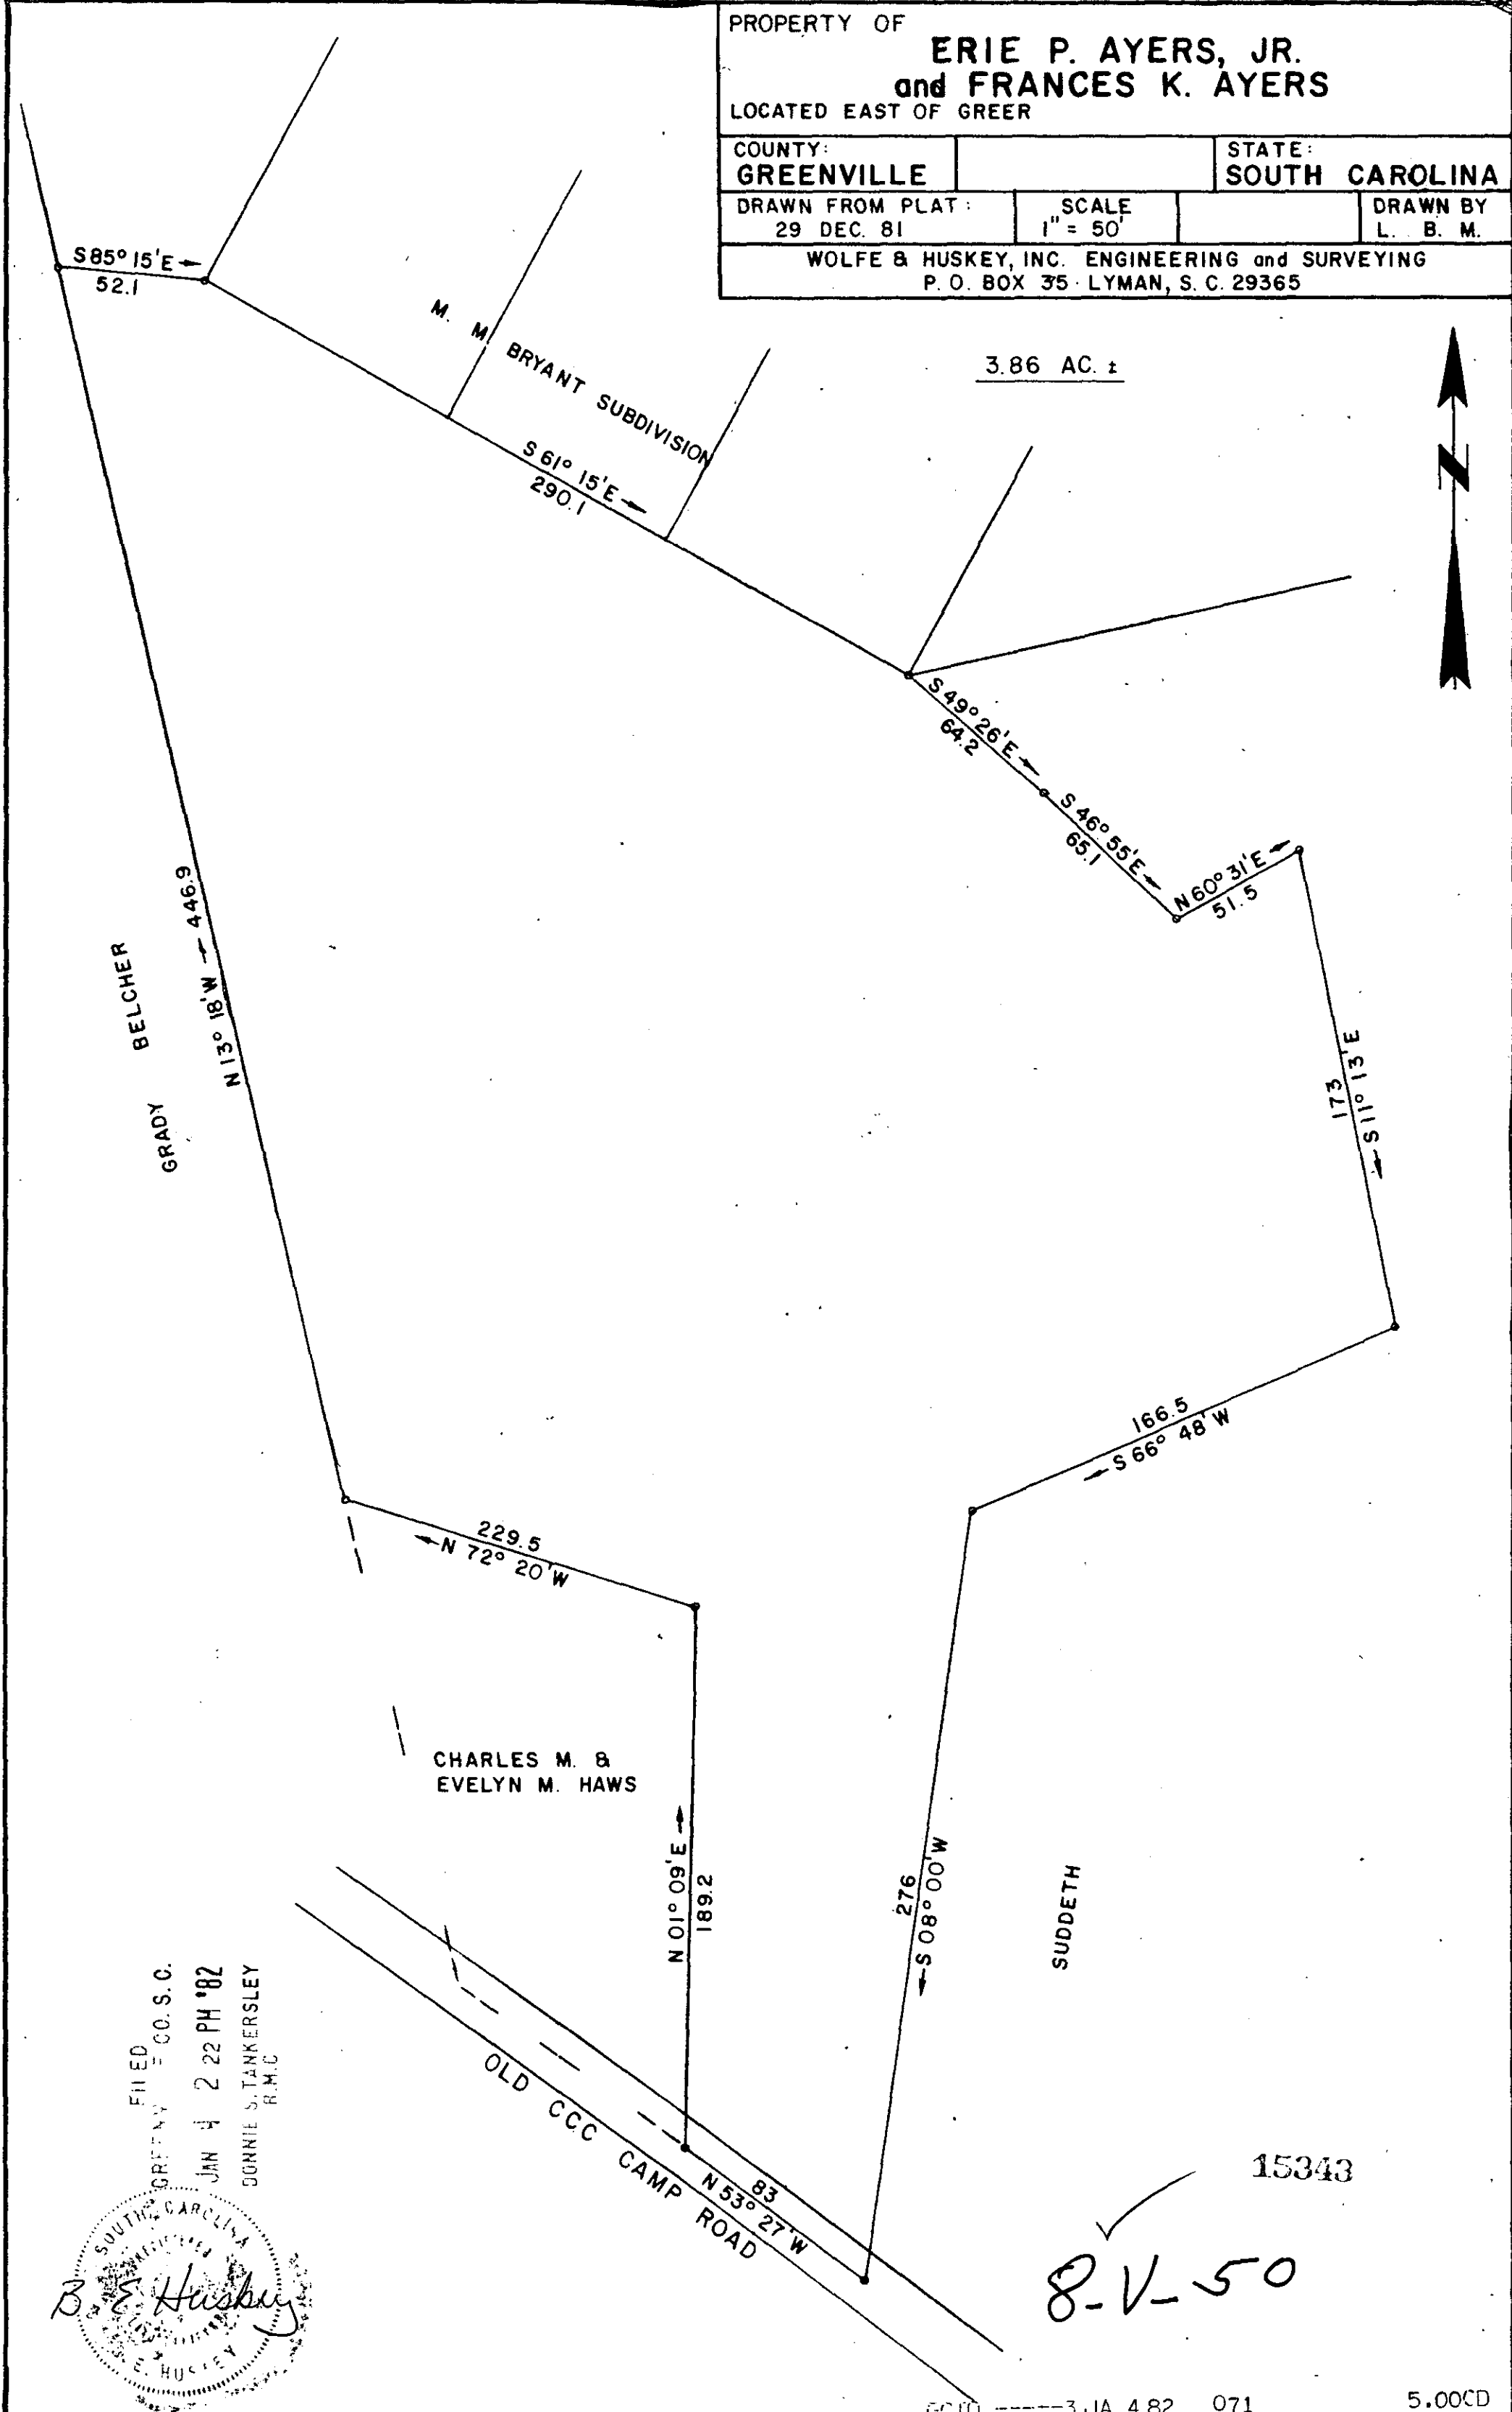

MICROFILMED

PROPERTY OF
ERIE P. AYERS, JR.
and FRANCES K. AYERS
 LOCATED EAST OF GREER

COUNTY: GREENVILLE	STATE: SOUTH CAROLINA
DRAWN FROM PLAT: 29 DEC. 81	SCALE 1" = 50'
DRAWN BY L. B. M.	

WOLFE & HUSKEY, INC. ENGINEERING and SURVEYING
 P. O. BOX 35 LYMAN, S. C. 29365

FILED
 GREENVILLE CO. S. C.
 JAN 4 2 22 PM '82
 BONNIE S. TANKERSLEY
 R.M.C.