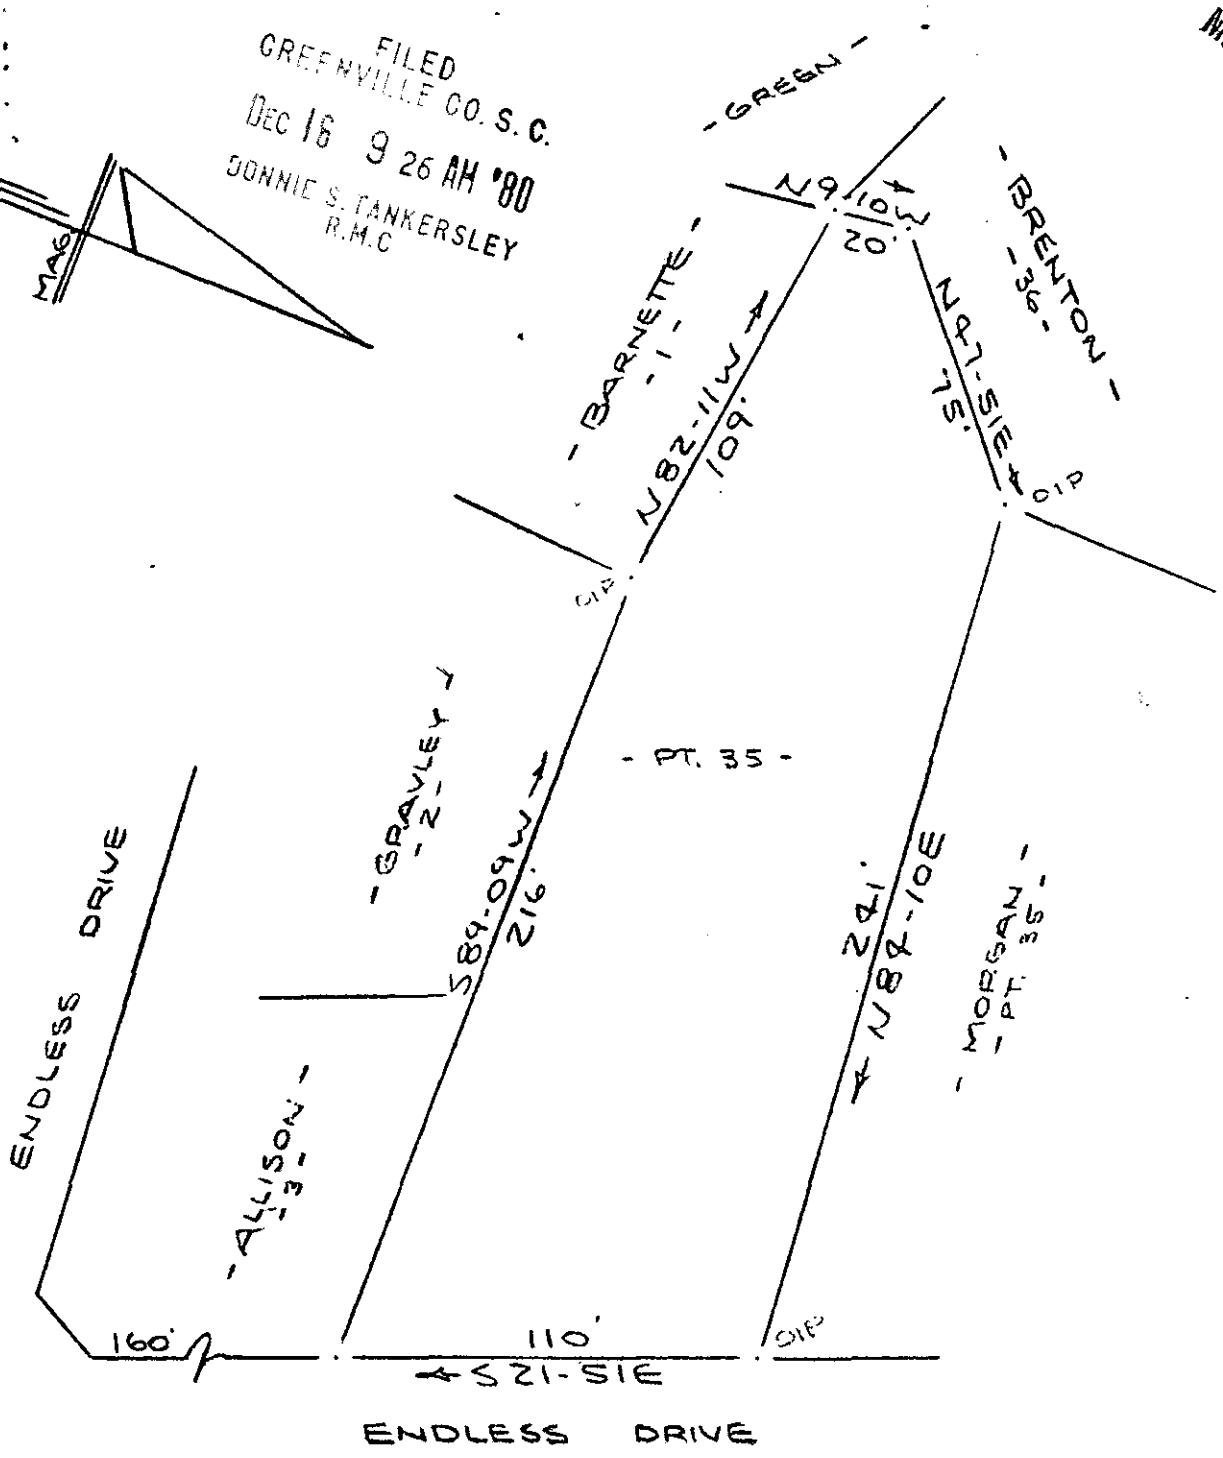

MICROFILMED

FILED
GREENVILLE CO. S. C.
DEC 16 9 26 AM '80
SONNIE S. TANKERSLEY
R.M.C.

GCTD --- 1 DE16 80 005 3.00CT

SURVEY FOR
DAVE L. ELLER
NEAR GREENVILLE, S. C.
SCALE 1" = 50' JAN 1976

8-J-52

17933

CAROLINA SURVEYING CO.
112, MANLY ST.
GREENVILLE, S. C.