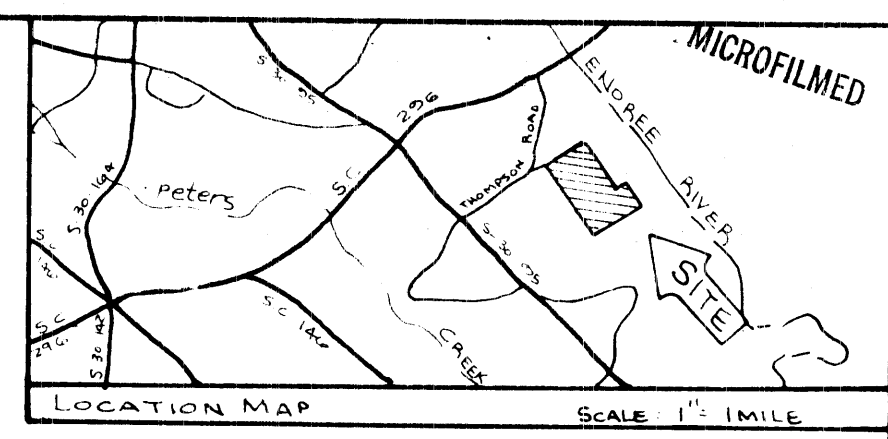

FILED
GREENVILLE CO. S.C.
Dec 9 12 12 PM '80
DONNIE S. TANKERSLEY
R.M.C.

FILED
GREENVILLE CO. S.C.
Dec 9 12 12 PM '80
DONNIE S. TANKERSLEY
R.M.C.

ALL PINS ARE COPIED & PAINT GALVANIZED STEEL

This plot is not within the limits of the Greenville County Subdivision Regulation Jurisdiction and therefore recordation approval by the Greenville County Planning Commission is not required.

-WOODFOREST-

- IRON PINS SET AT ALL CORNERS - ALL R'S GO TO Q STREETS

- I.P.S. = Iron Pin Set
- I.P.F. = Iron Pin Found
- C.M.F. = Concrete Marker Found
- C.M.S. = Concrete Marker Set
- PL = Property Line
- CL = Center Line
- T.L. = Traverse Line