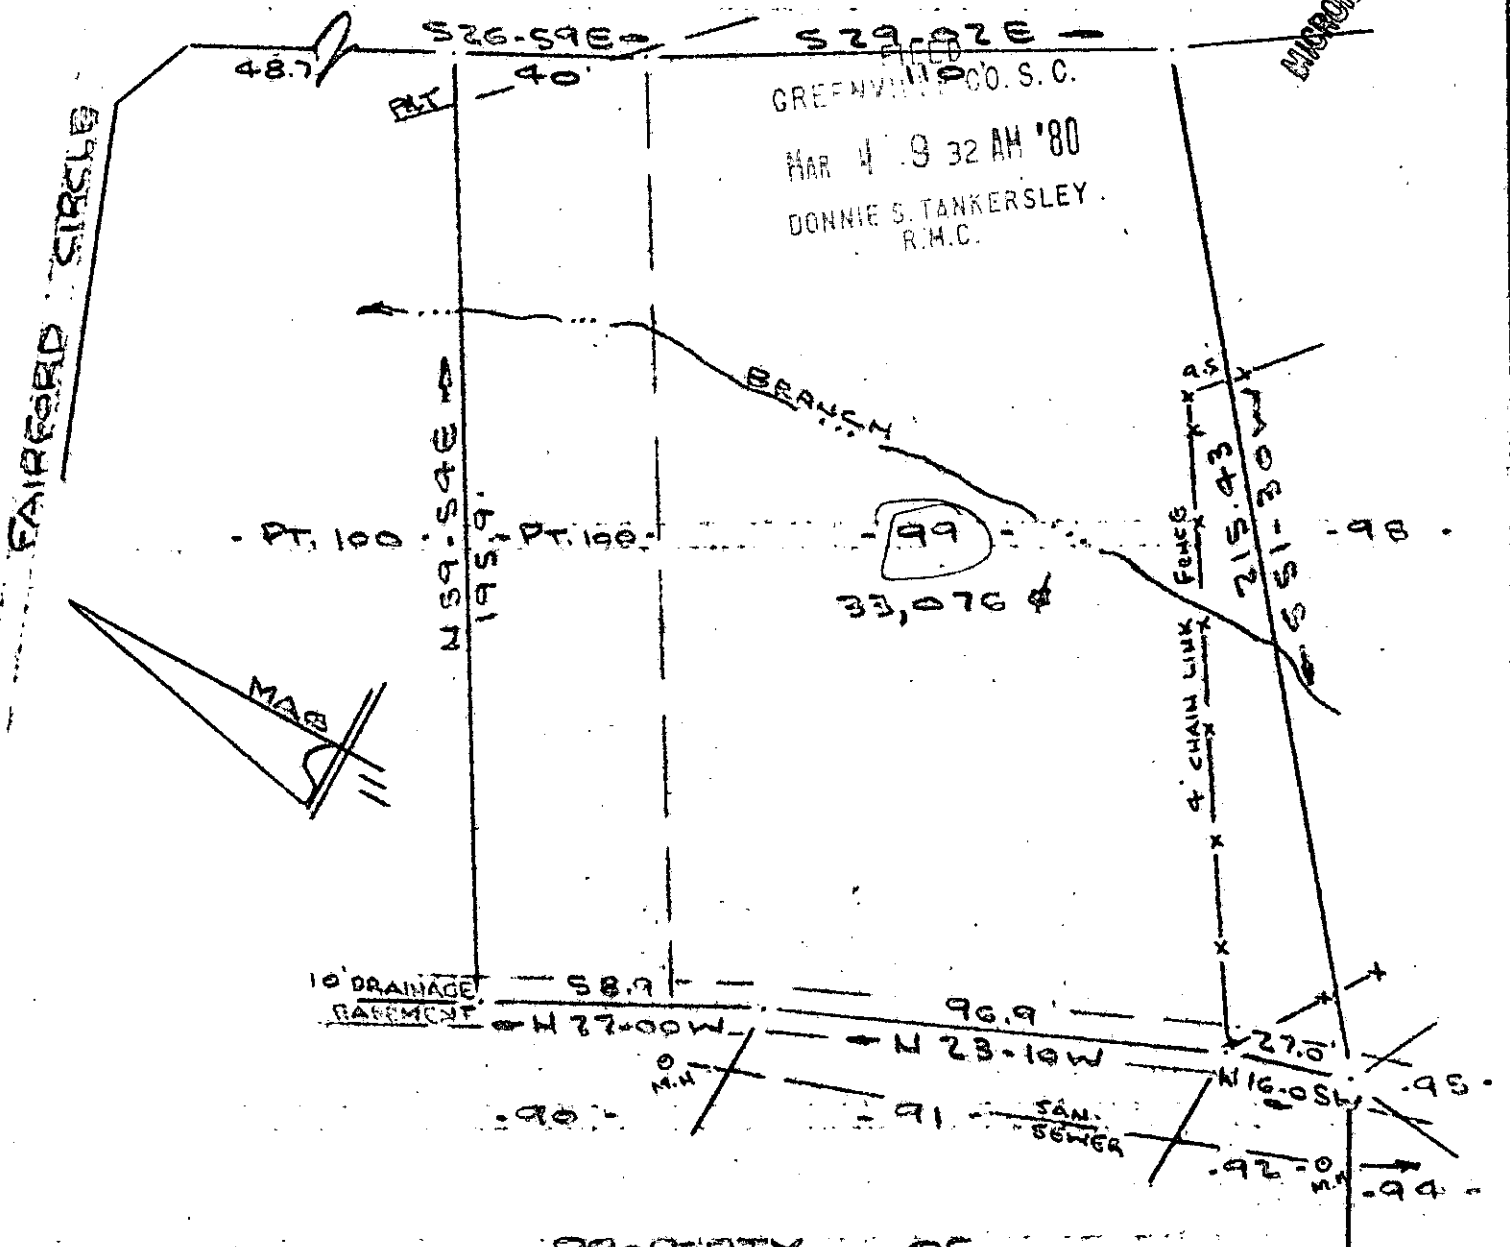

TAYLORS ROAD

GREENVILLE CO. S. C.
 MAR 4 9 32 AM '80
 DONNIE S. TANKERSLEY
 R.M.C.

PROPERTY OF
MARY W. WATERS
 NEAR GREENVILLE, S. C.
 SCALE 1" = 40'
 201101974

26323 ✓

7V-93

A. B. Br...
 CAROLINA SURVEYING CO.
 112 MANLY ST.
 GREENVILLE, S.C. 29602-1509