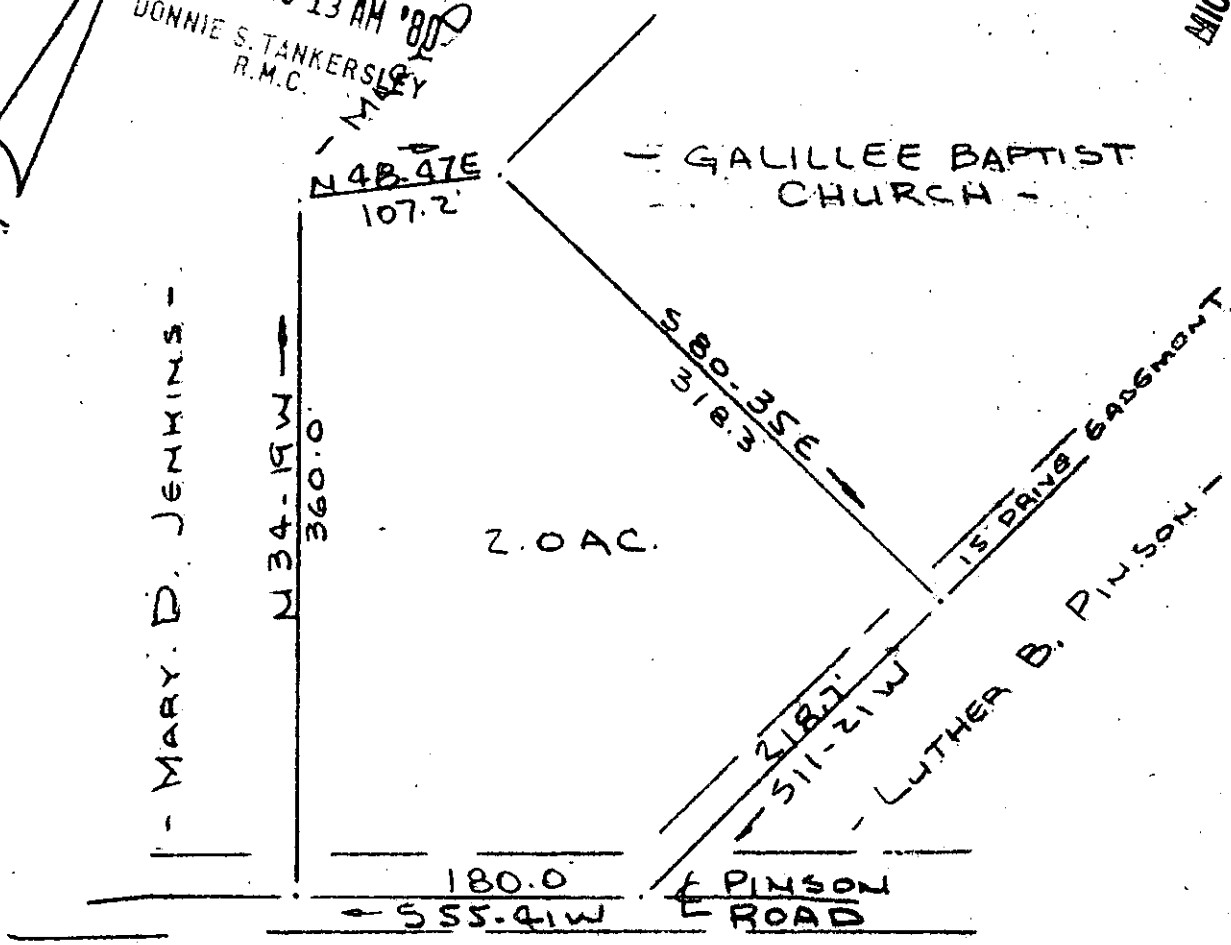

MICROFILMED

FILED
GREENVILLE CO. S. C.
FEB 14 10 13 AM '80
DONNIE S. TANKERSLEY
R.M.C.

JENKINS

MAG.

SURVEY FOR
MARY D. JENKINS
NEAR GREENVILLE, S.C.
SCALE 1"=40' 24 JAN 1980

FEB 14 1980

24699

2-V-31

B. B. Br...
CAROLINA SURVEYING COMPANY
112 MANLY ST. GREENVILLE, S.C.

GCTO -----3 FEB 14 80 807 3.00CI

218 1/2

EGG 4 1 DT 7