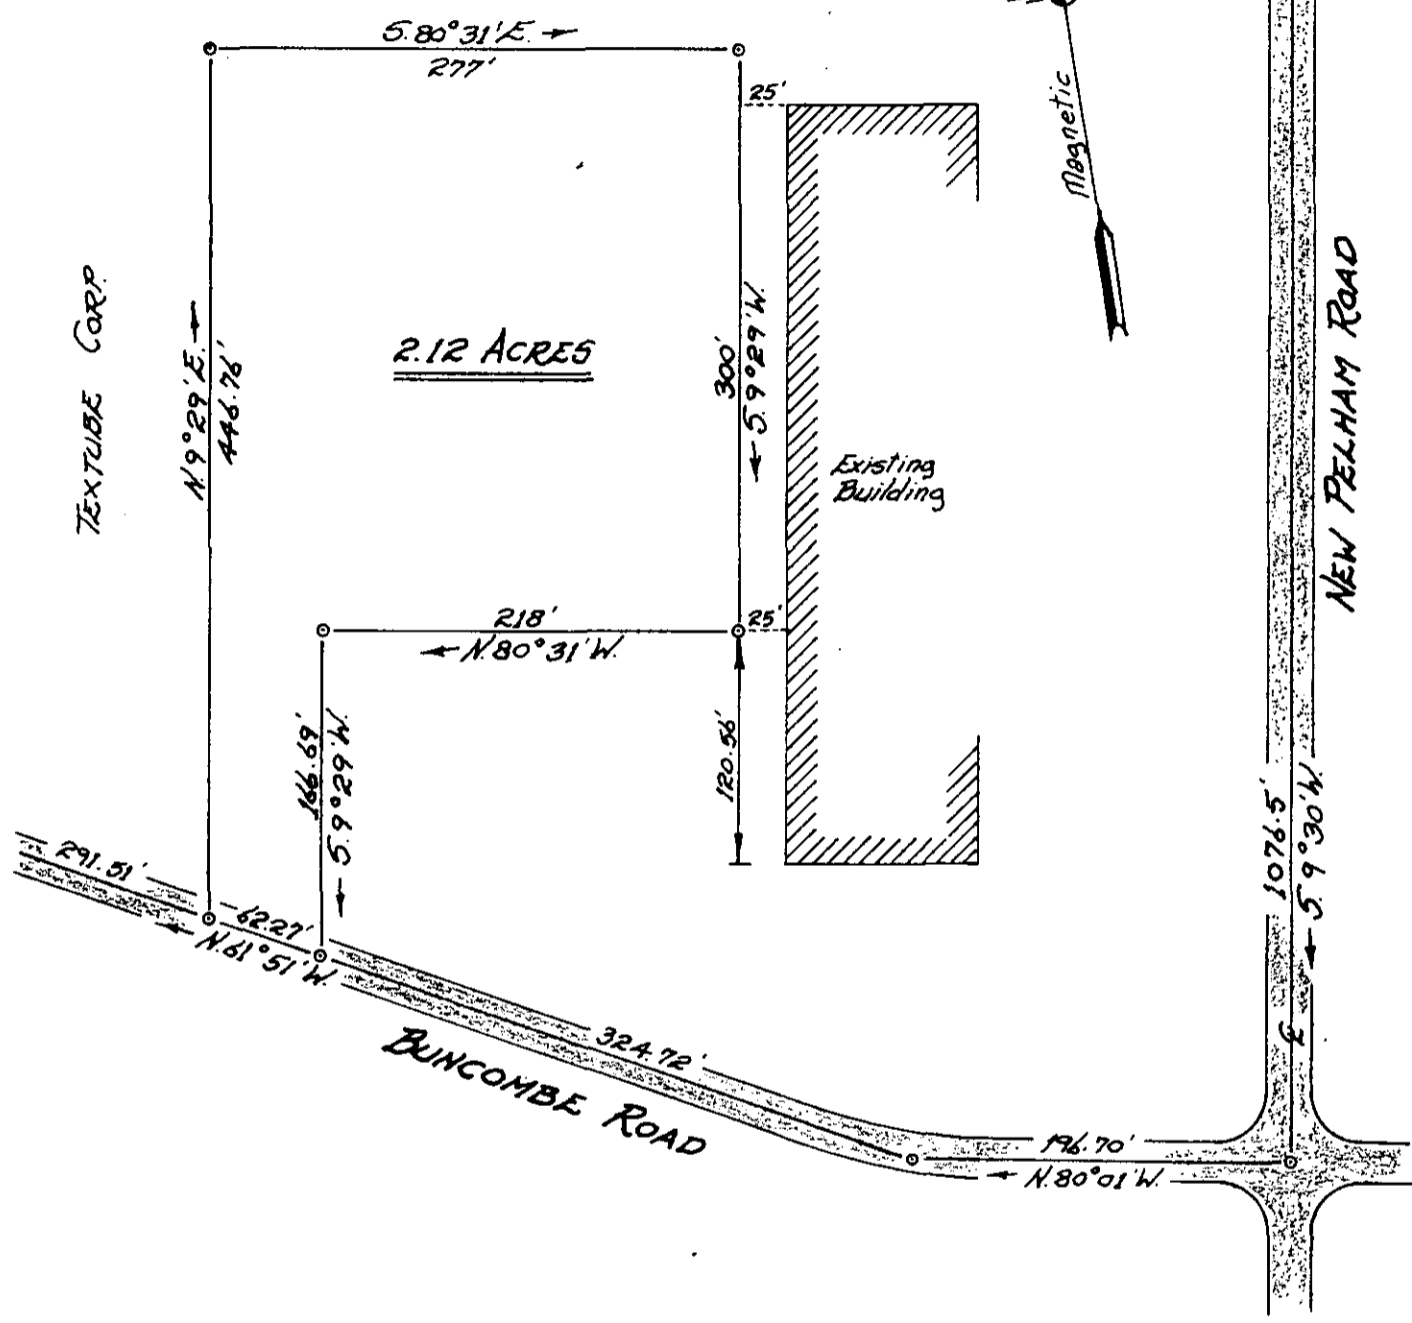

MICROFILMED

FILED
GREENVILLE CO. S. C.
DEC 27 4 43 PM '79 TEXTUBE CORP
DONNIE S. TANKERSLEY
R.M.C.

PROPERTY OF
TEXTUBE CORPORATION

Located approx. 2 miles South of Greer

GREENVILLE COUNTY, SOUTH CAROLINA.

SCALE: 1" = 100 FEET

Nov. 23 1979

20578
7-T-32

John A. Simmons DEC 27 1979

Tri-State Surveyors
109 Few Street
Greer, S. C. 29651
3.00CI