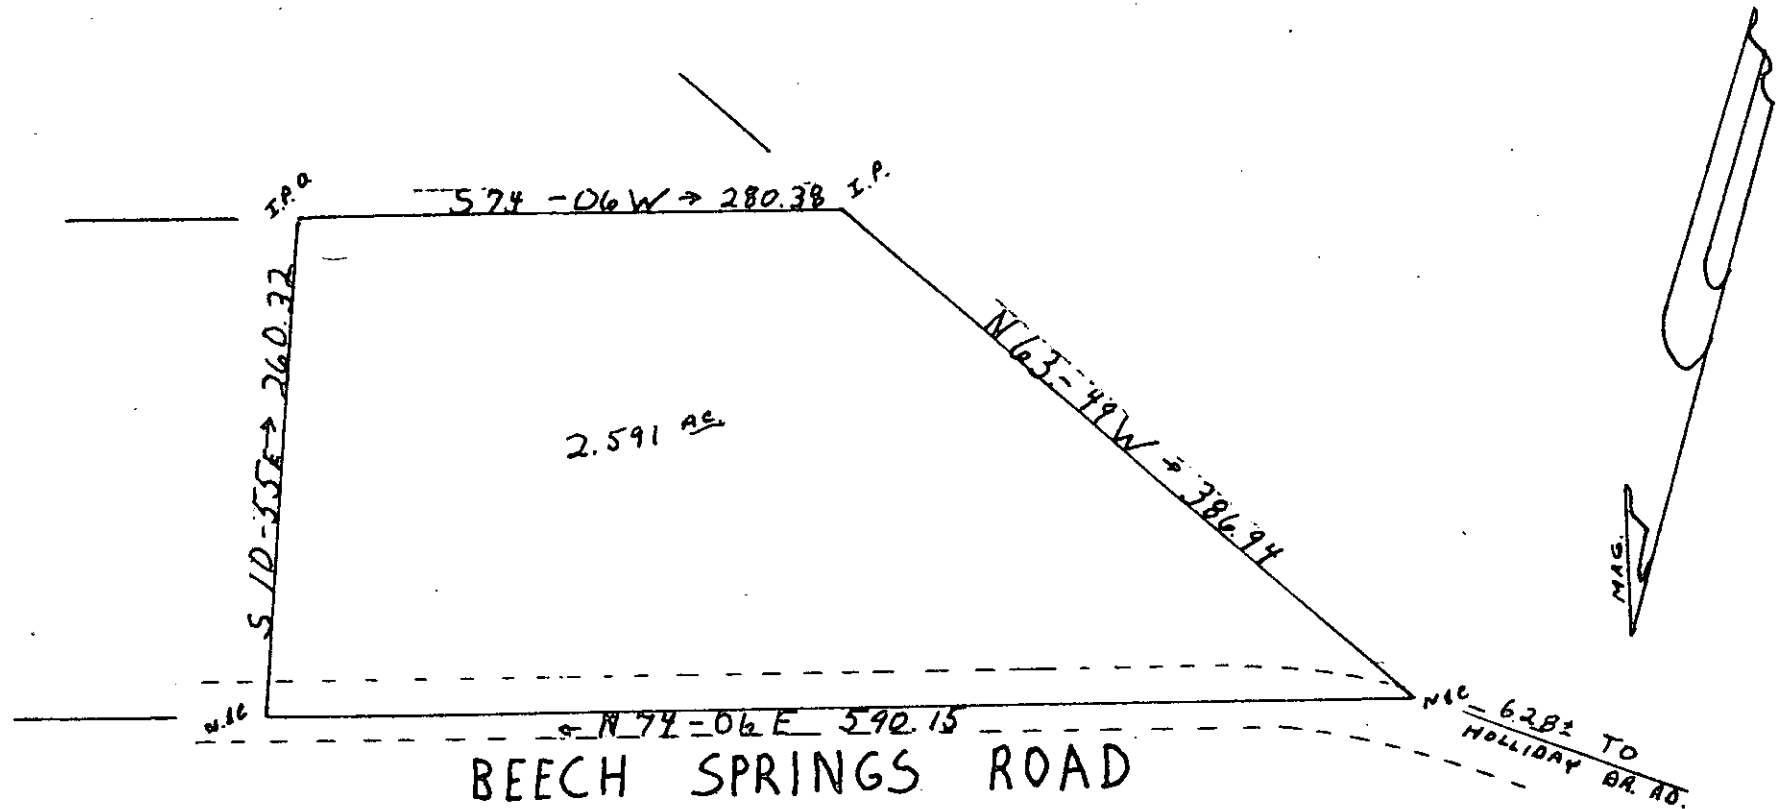

GCTO
--- 1 OCT 17 79 1082

FILED
GREENVILLE CO. S. C.

OCT 17 3 47 PM '79

DONNIE S. TANKERSLEY
R.M.C.

7-R-71

OCT 17 1979

THIS PLAT FOR RECORDING

12976

BEECH SPRINGS ROAD

PLAT FOR

MARGARET M. NICHOLS

NEAR WARE PLACE

GREENVILLE COUNTY S. C.

WEBB SURVEYING & MAPPING C.O.

SCALE 1"=100' OCT. 1979

BLK. BK. REF 6052-1-PT. 24