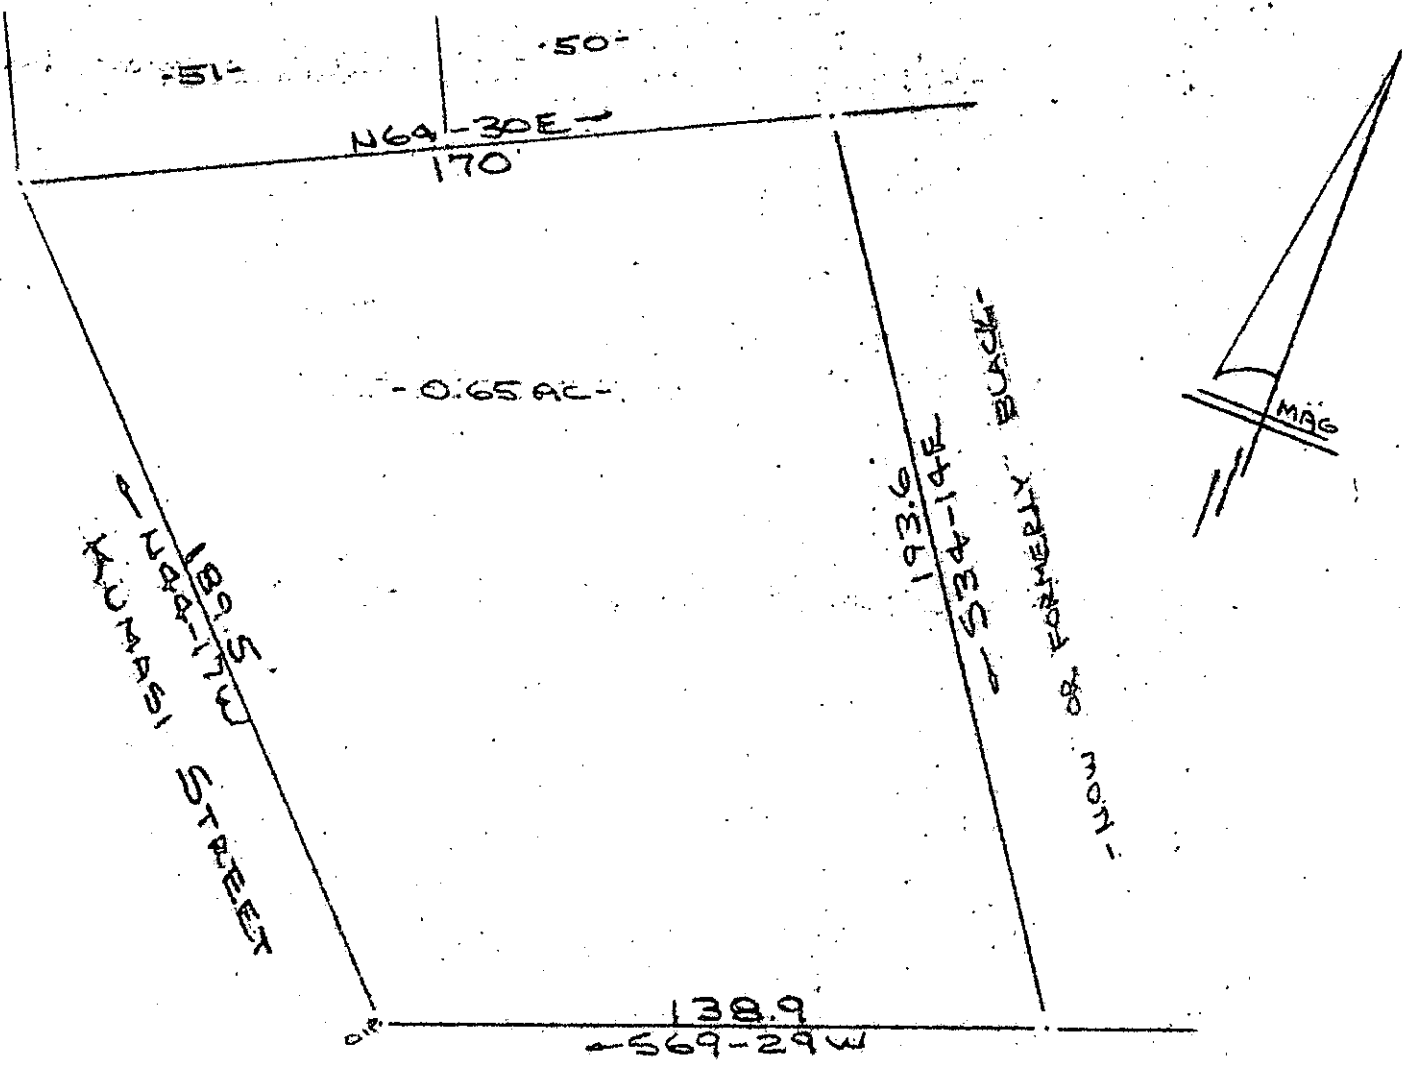

MICROFILMED

FILED  
 GREENVILLE CO. S. C.  
 APR 11 2 57 PM '79  
 DONNIE S. TANKERSLEY  
 R.M.C.

KENNEDY ROAD

SURVEY FOR  
 MARCEL BLACK & BETTY R. BLACK  
 NEAR GREENVILLE, S.C.  
 SCALE: 1"=40' 21 FEB 1979

7-D-48 ✓

29549

APR 11 1979

CAROLINA SURVEYING CO  
 112 MAULY ST.  
 GREENVILLE, S.C. 29601

B.B. Bruce