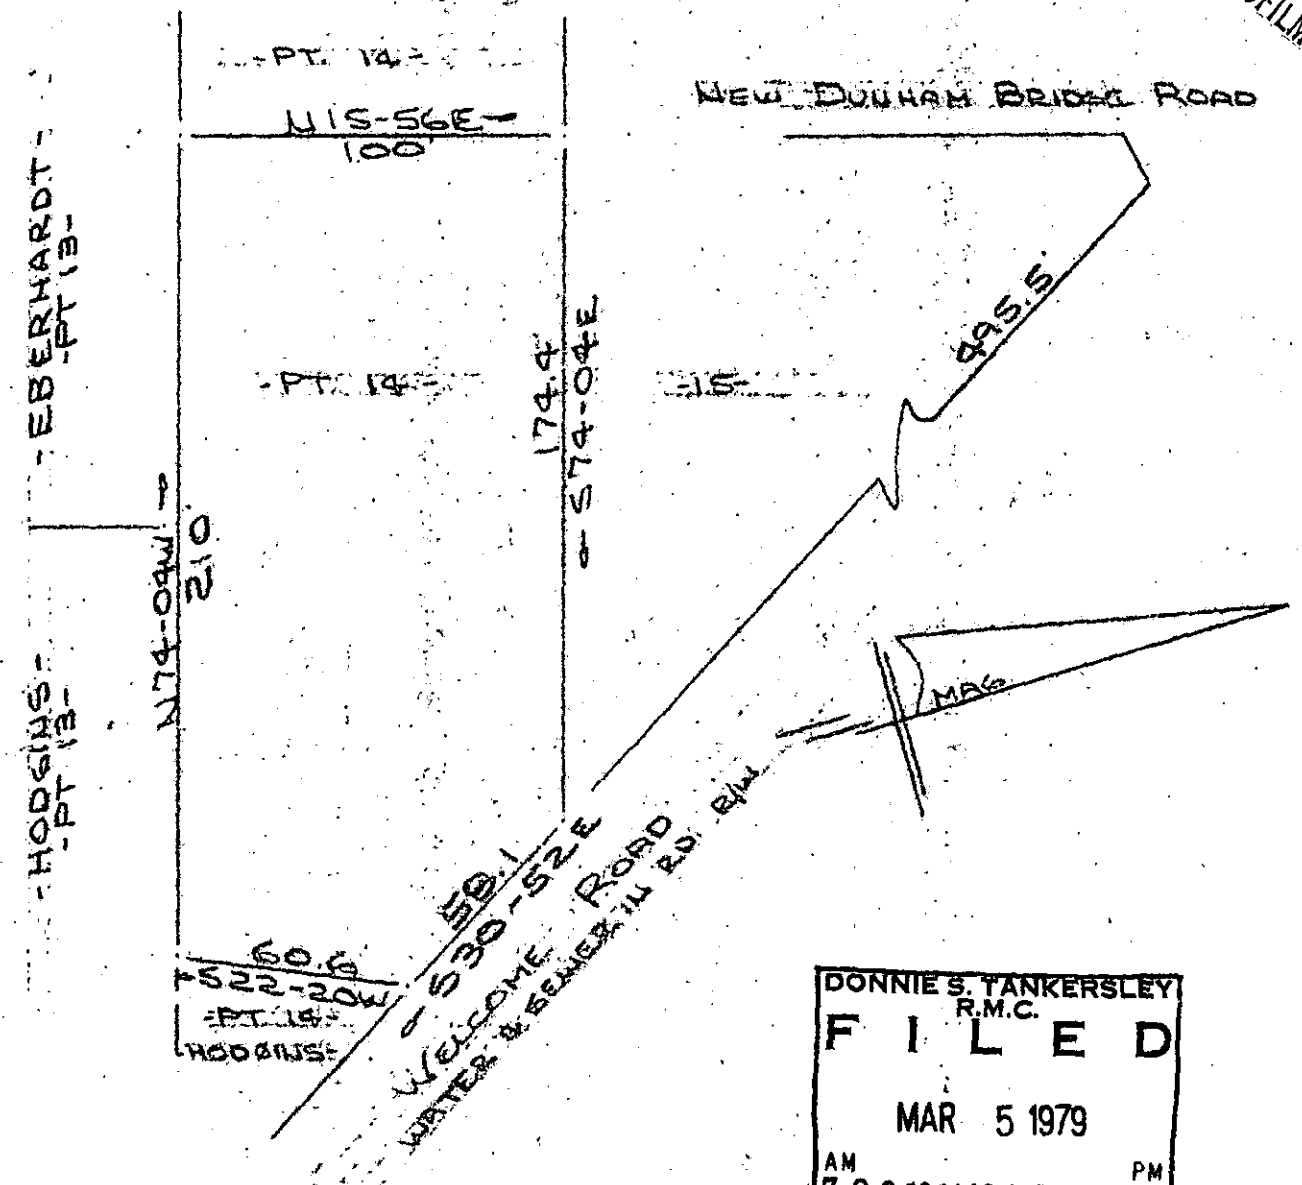

REFILMED

DONNIE S. TANKERSLEY
R.M.C.
FILED
MAR 5 1979
AM 7 8 9 10 11 12 1 2 3 4 5 6 PM

SURVEY FOR
CHARLES R. BURGER
NEAR GREENVILLE, S.C.
SCALE: 1"=50' 23 FEB 1979

MAR 5 1979

✓ 7-B-30

25353

CAROLINA SURVEYING Co.
112 MANY ST.
GREENVILLE, S.C.