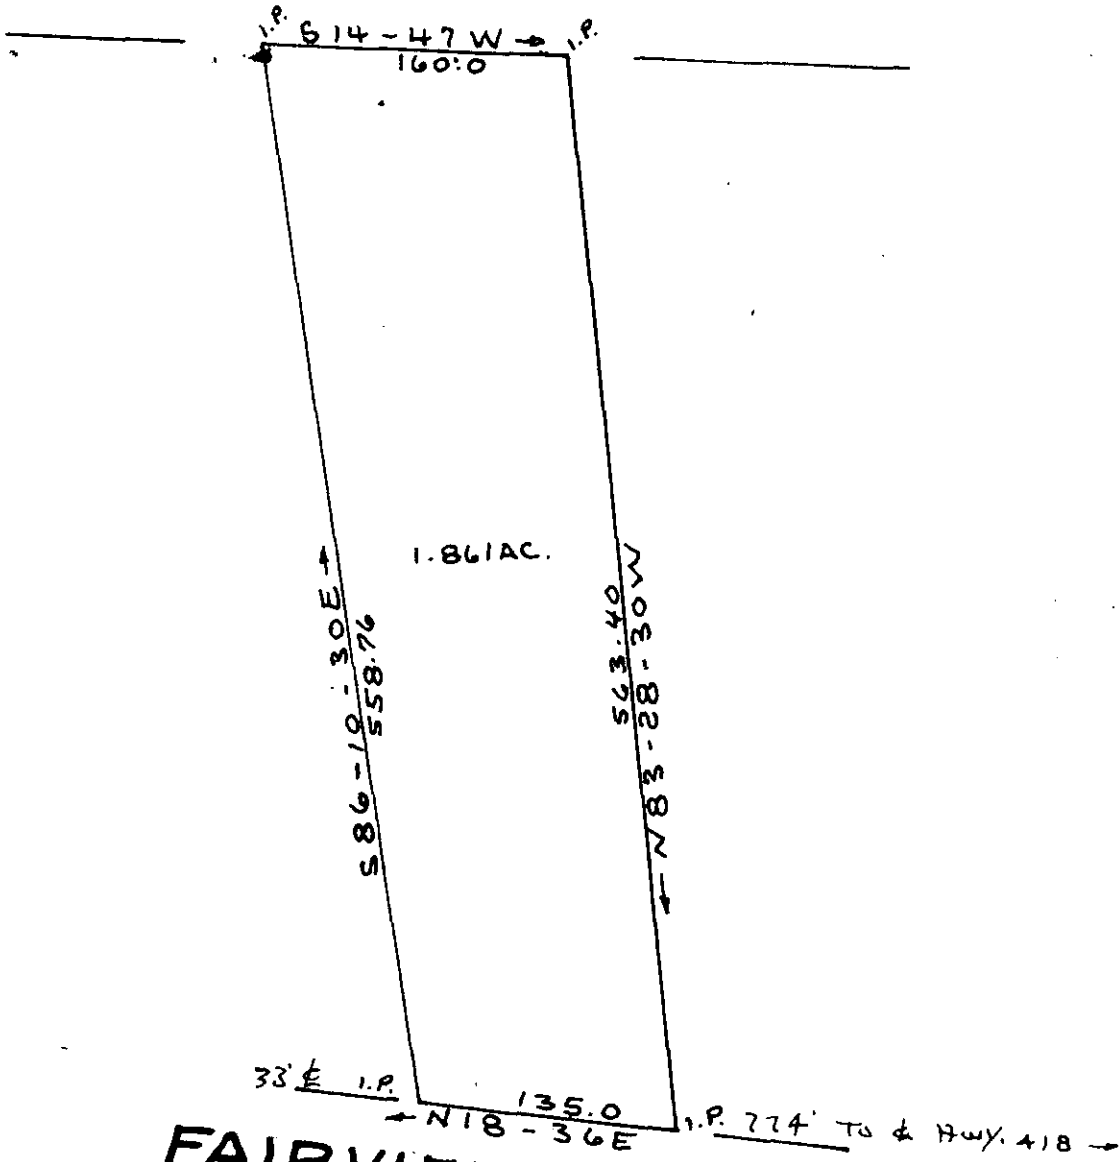

FILED
GREENVILLE CO. S. C.

SEP 18 1 42 PM '78

DOHNIE S. TANKERSLEY
R.M.C.

MAG

MICROFILMED

FAIRVIEW ROAD

PLAT FOR

ELIZABETH Mc CARTHY

NEAR FAIRVIEW

GREENVILLE COUNTY S.C.

8691

WEBB SURVEYING & MAPPING CO.

SCALE 1" = 100' JUNE 1978

BLK. BK. REF. 5683-1- PH. 1

GCTC

1 SE 18 78 1585

THIS PLAT FOR RECORDING

16-T-52