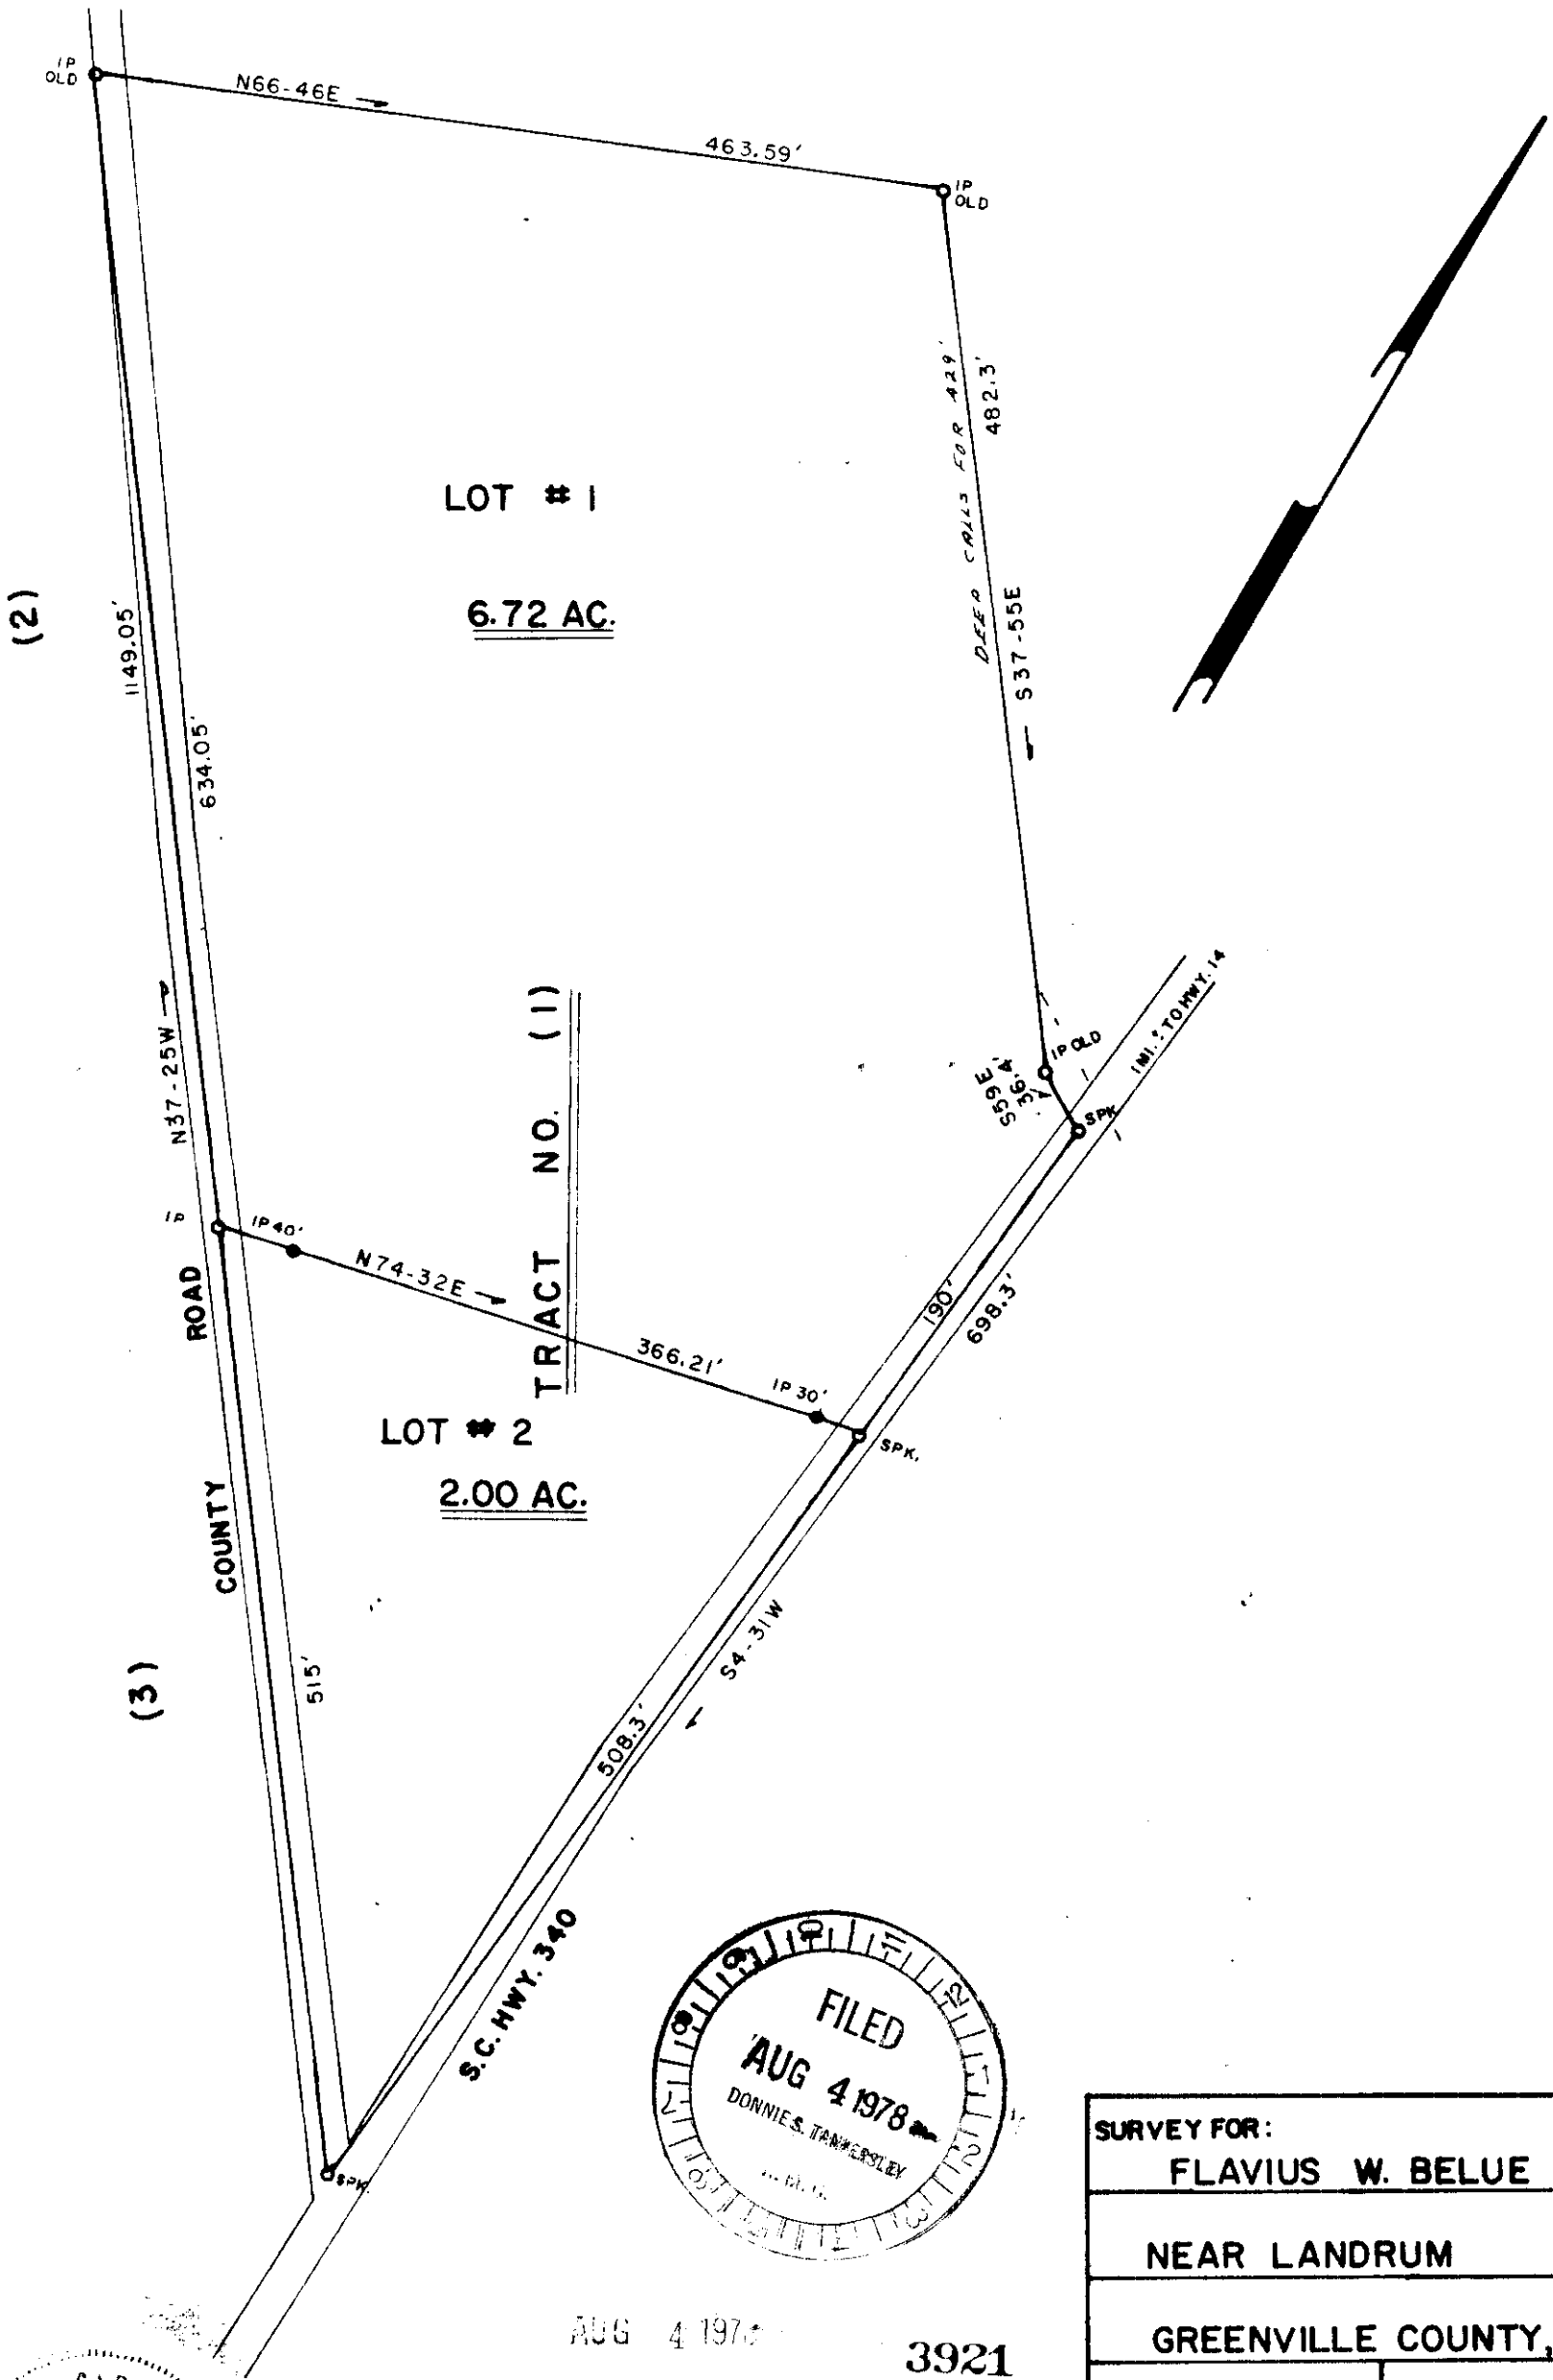

MICROFILMED

AUG 4 1978 3921

✓ 6-P-87

SOUTH CAROLINA  
REGISTERED  
LAND SURVEYOR  
JAMES V. GREGORY  
1115 S. 32nd ST.  
GREENVILLE, S.C. 29605

*James V. Gregory*

SURVEY FOR: <b>FLAVIUS W. BELUE</b>	
NEAR LANDRUM	
GREENVILLE COUNTY, S.C.	
SCALE: 1"=100'	MAY 31, 1978
JAMES V. GREGORY, R.L.S. RT. 3 - CAMPOBELLO, S.C.	
D/B 791 - p.423	