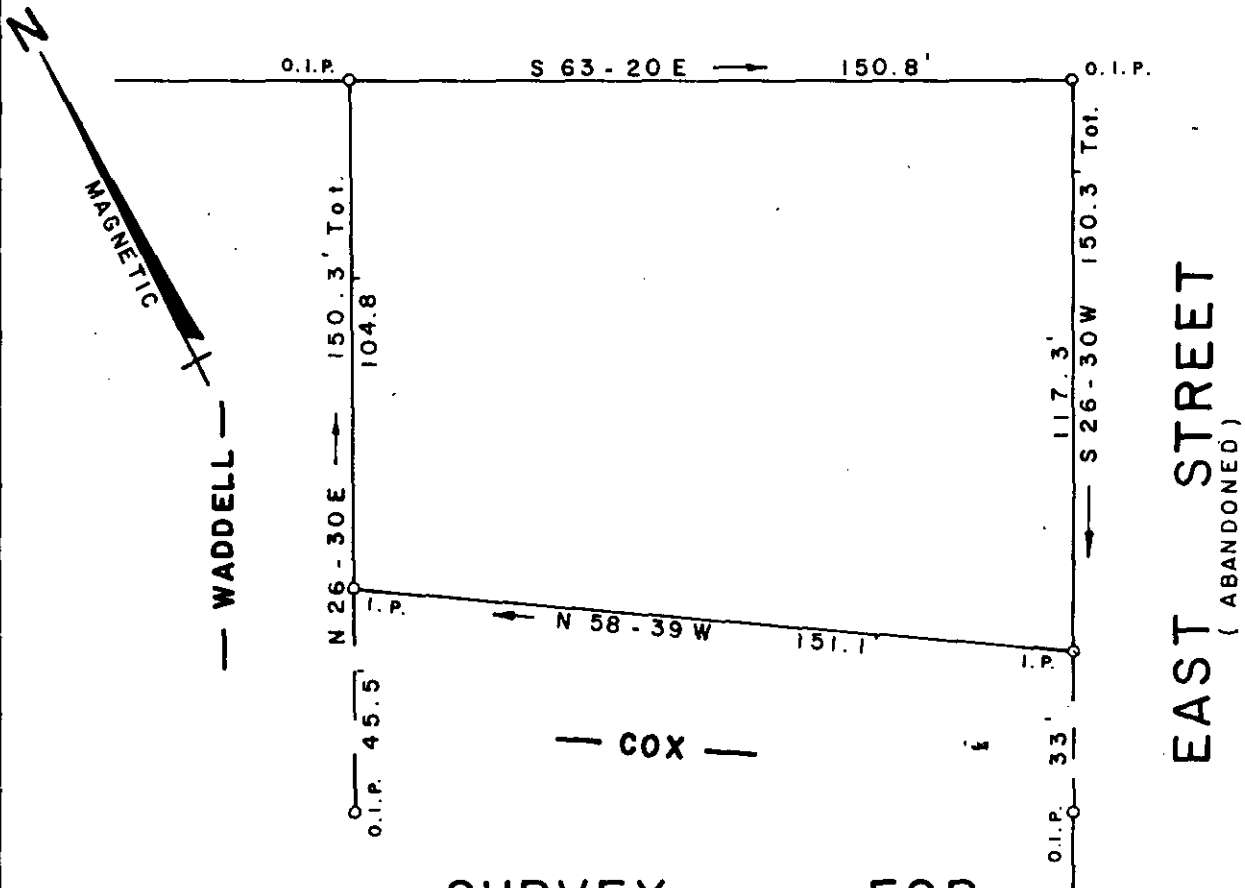

MIDWAY DRIVE

SURVEY FOR
GERALD D. DYER
ELIZABETH JANE DYER

MARIETTA GREENVILLE CO.

SOUTH CAROLINA

JANUARY 13, 1977

22732

✓ 6 L - 89

MICROFILMED

W. R. Williams
 SOUTH CAROLINA
 REGIS. PROFESSIONAL
 &
 SURVEYOR # 3979
 15 SOUTH MAIN STREET
 TRAVELERS REST, S. C.

FILED
 GREENVILLE CO.
 FEB 1 2 31
 BONNIE S. STANKERS
 R.M.C.
 SCALE = 40'

516-2 - PT. II