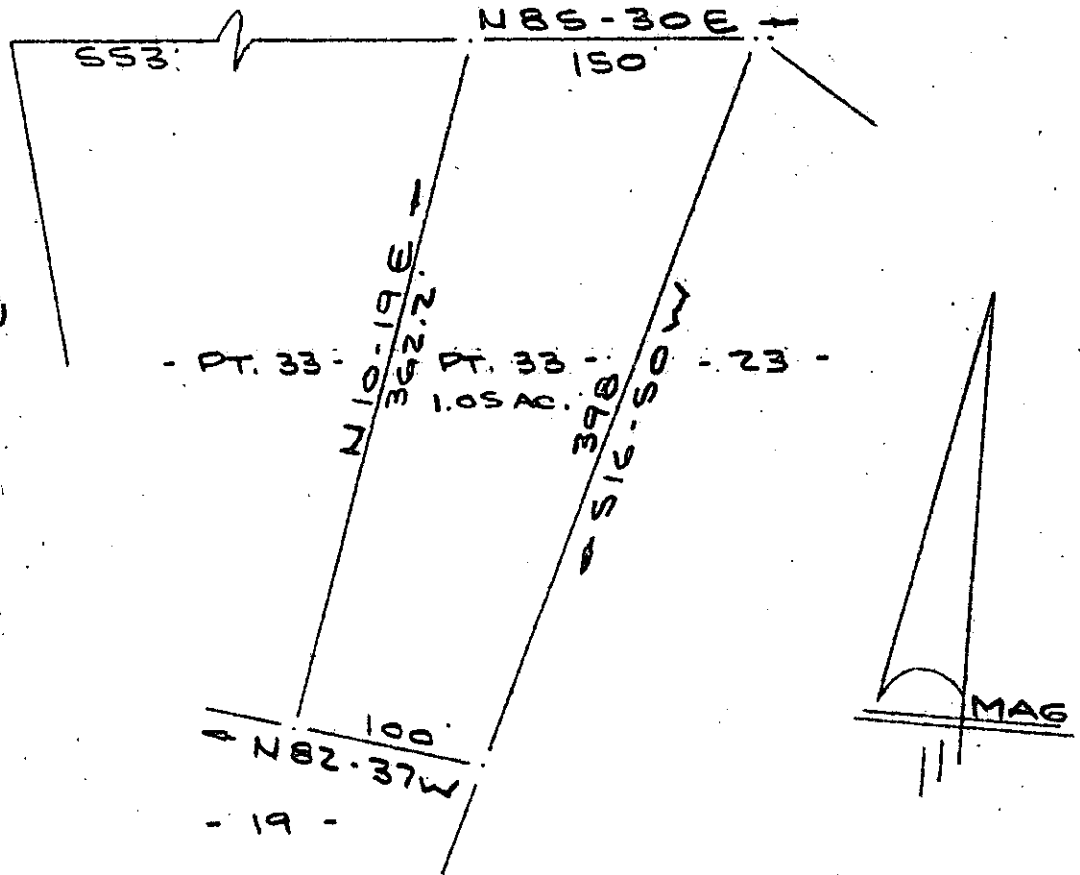

FILED
GREENVILLE CO. S. C.

DEC 13 1 19 PM '77

DONNIE S. TANKERSLEY
R.M.C.

ROLLING GREEN CIRCLE

MUDDY FORD ROAD
(BEACH DRIVE)

SURVEY FOR
DAVID L. GOSSMAN & RENEE L. GOSSMAN
 NEAR GREENVILLE, S.C.
 SCALE 1"=100' 30 NOV 1977

✓ 6K-92 18003

R. B. PRICE
R. B. PRICE

9 29 JUL 15E MICROFILMED

CAROLINA SURVEYING Co.
112 MANLY ST.
GREENVILLE, S.C.

147/36

Pt. 533.4-1-61

(4789)