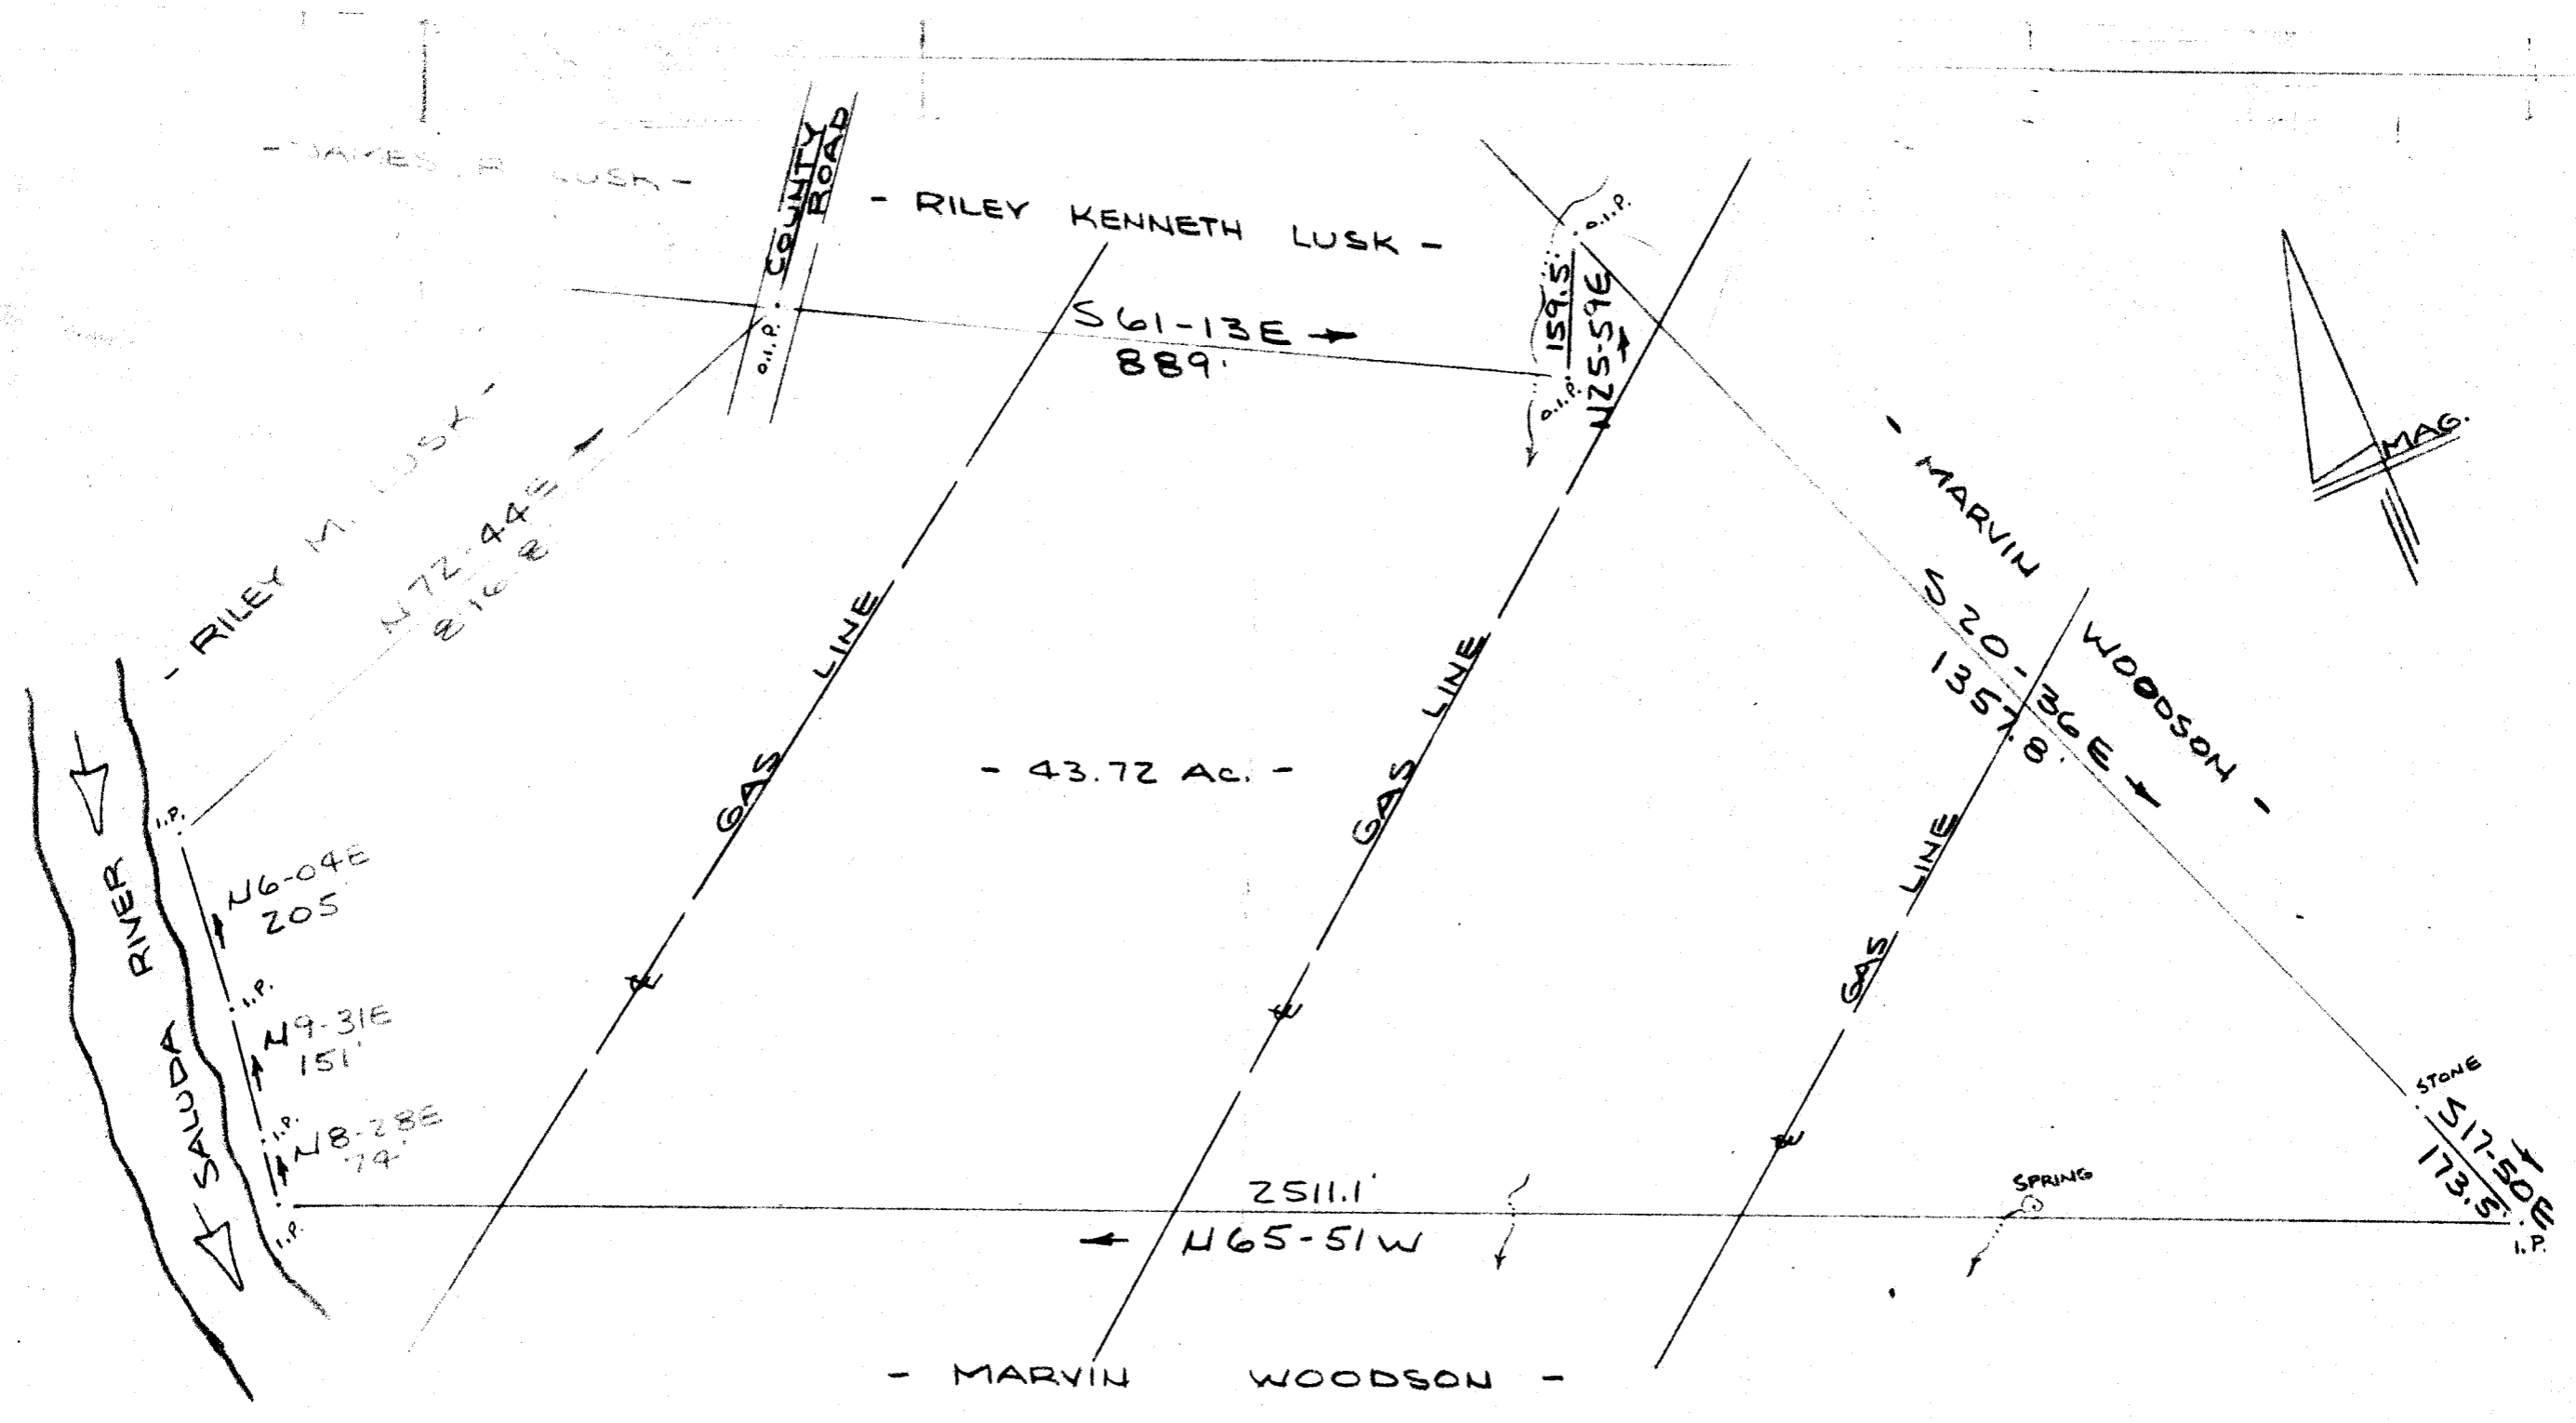

8335001 138
2.00 A6

SURVEY FOR
RILEY KENNETH LUSK
 NEAR GREENVILLE, S.C.
 SCALE 1" = 200' 18 AUG 1976

FILED
 GREENVILLE, CO. S.C.
 OCT 13 10 28 AM '77
 DONNIE S. TANKERSLEY
 R.M.C.

CAROLINA SURVEYING CO.
 112 MANLY ST.
 GREENVILLE, S.C.
 PT. 619.1-1-18

11690
 6-5-1
 OCT 13 1977
 MICROFILMED