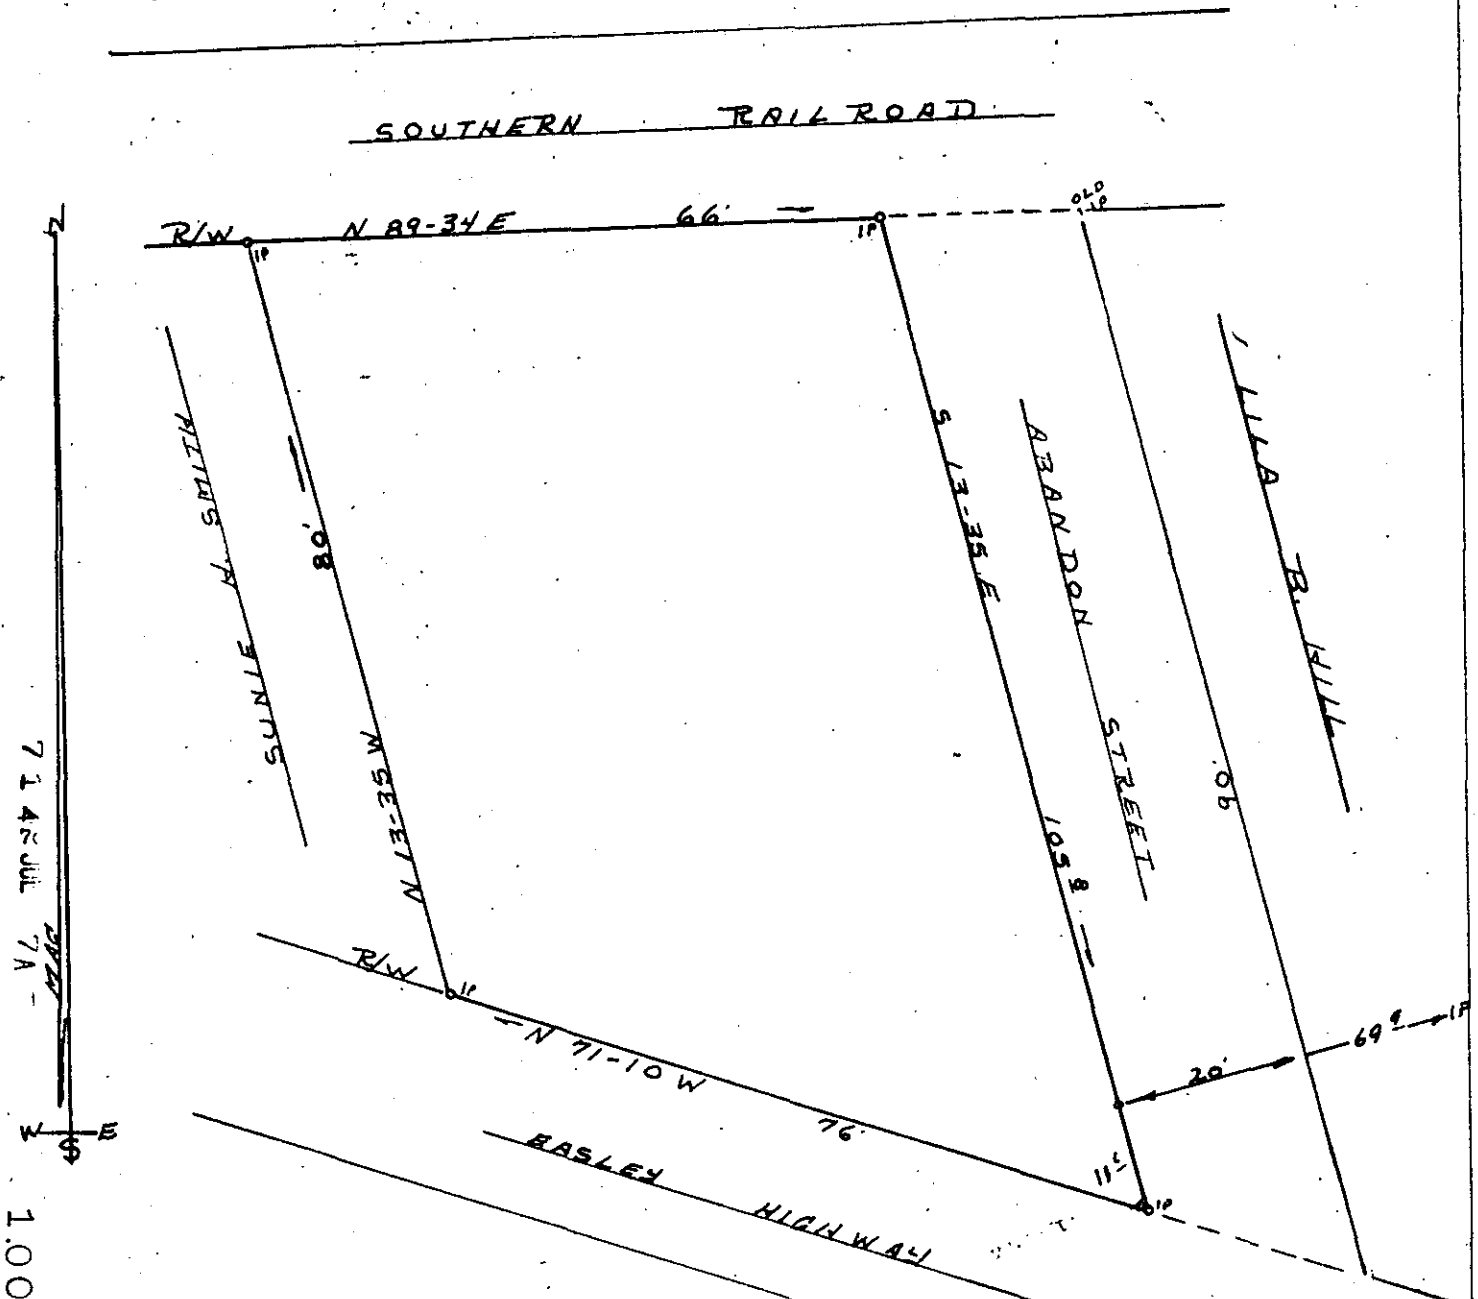

AREA 0.14 AC.

JUL 7 1977

DONNIE S. TANKERSLEY, R.M.C.

JUL 7 4 12 PM '77

FILED GREENVILLE CO. S.C.

MICROFILMED

684

PLAT OF LOT FOR

HERMAN F. DILL JR.

J. B. NALLEY

LOCATED NEAR WEST GREENVILLE 6/7.63 GREENVILLE COUNTY STATE OF SOUTH CAROLINA

SCALE 1" = 20' 6-28-77

Survey by Terry T. Dill Reg. C.E. & L.S. No 104

R-2 Taylors, S.C.