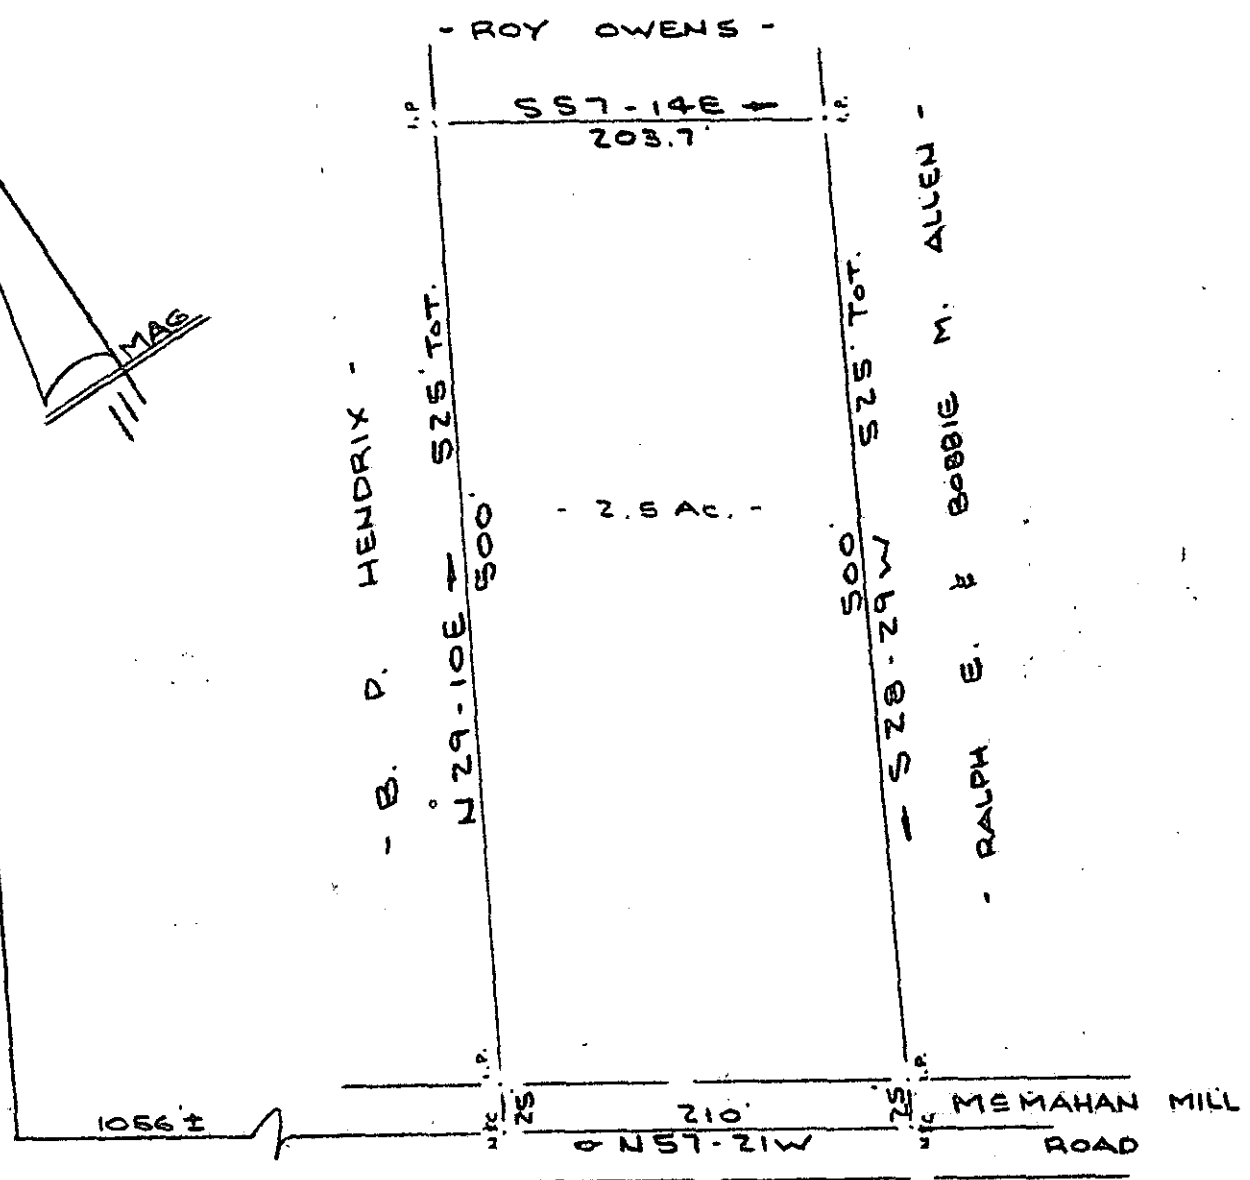

GREENVILLE - PELZER ROAD

FILED
GREENVILLE CO. S. C.
JUL 1 10 40 AM '77
CONNIE S. TARKERSLEY
R.M.C.

SURVEY FOR
JIMMY E. ROSS & CONNIE D. ROSS
NEAR GREENVILLE, S. C.
SCALE 1" = 100' 16 MAY 1977

MICROFILMED

JUL 1 '77

85

✓ 6 F - 54

CAROLINA SURVEYING CO. 1.00 A4
112 MANLY ST.
GREENVILLE, S. C.
PT. 611.1-1-21