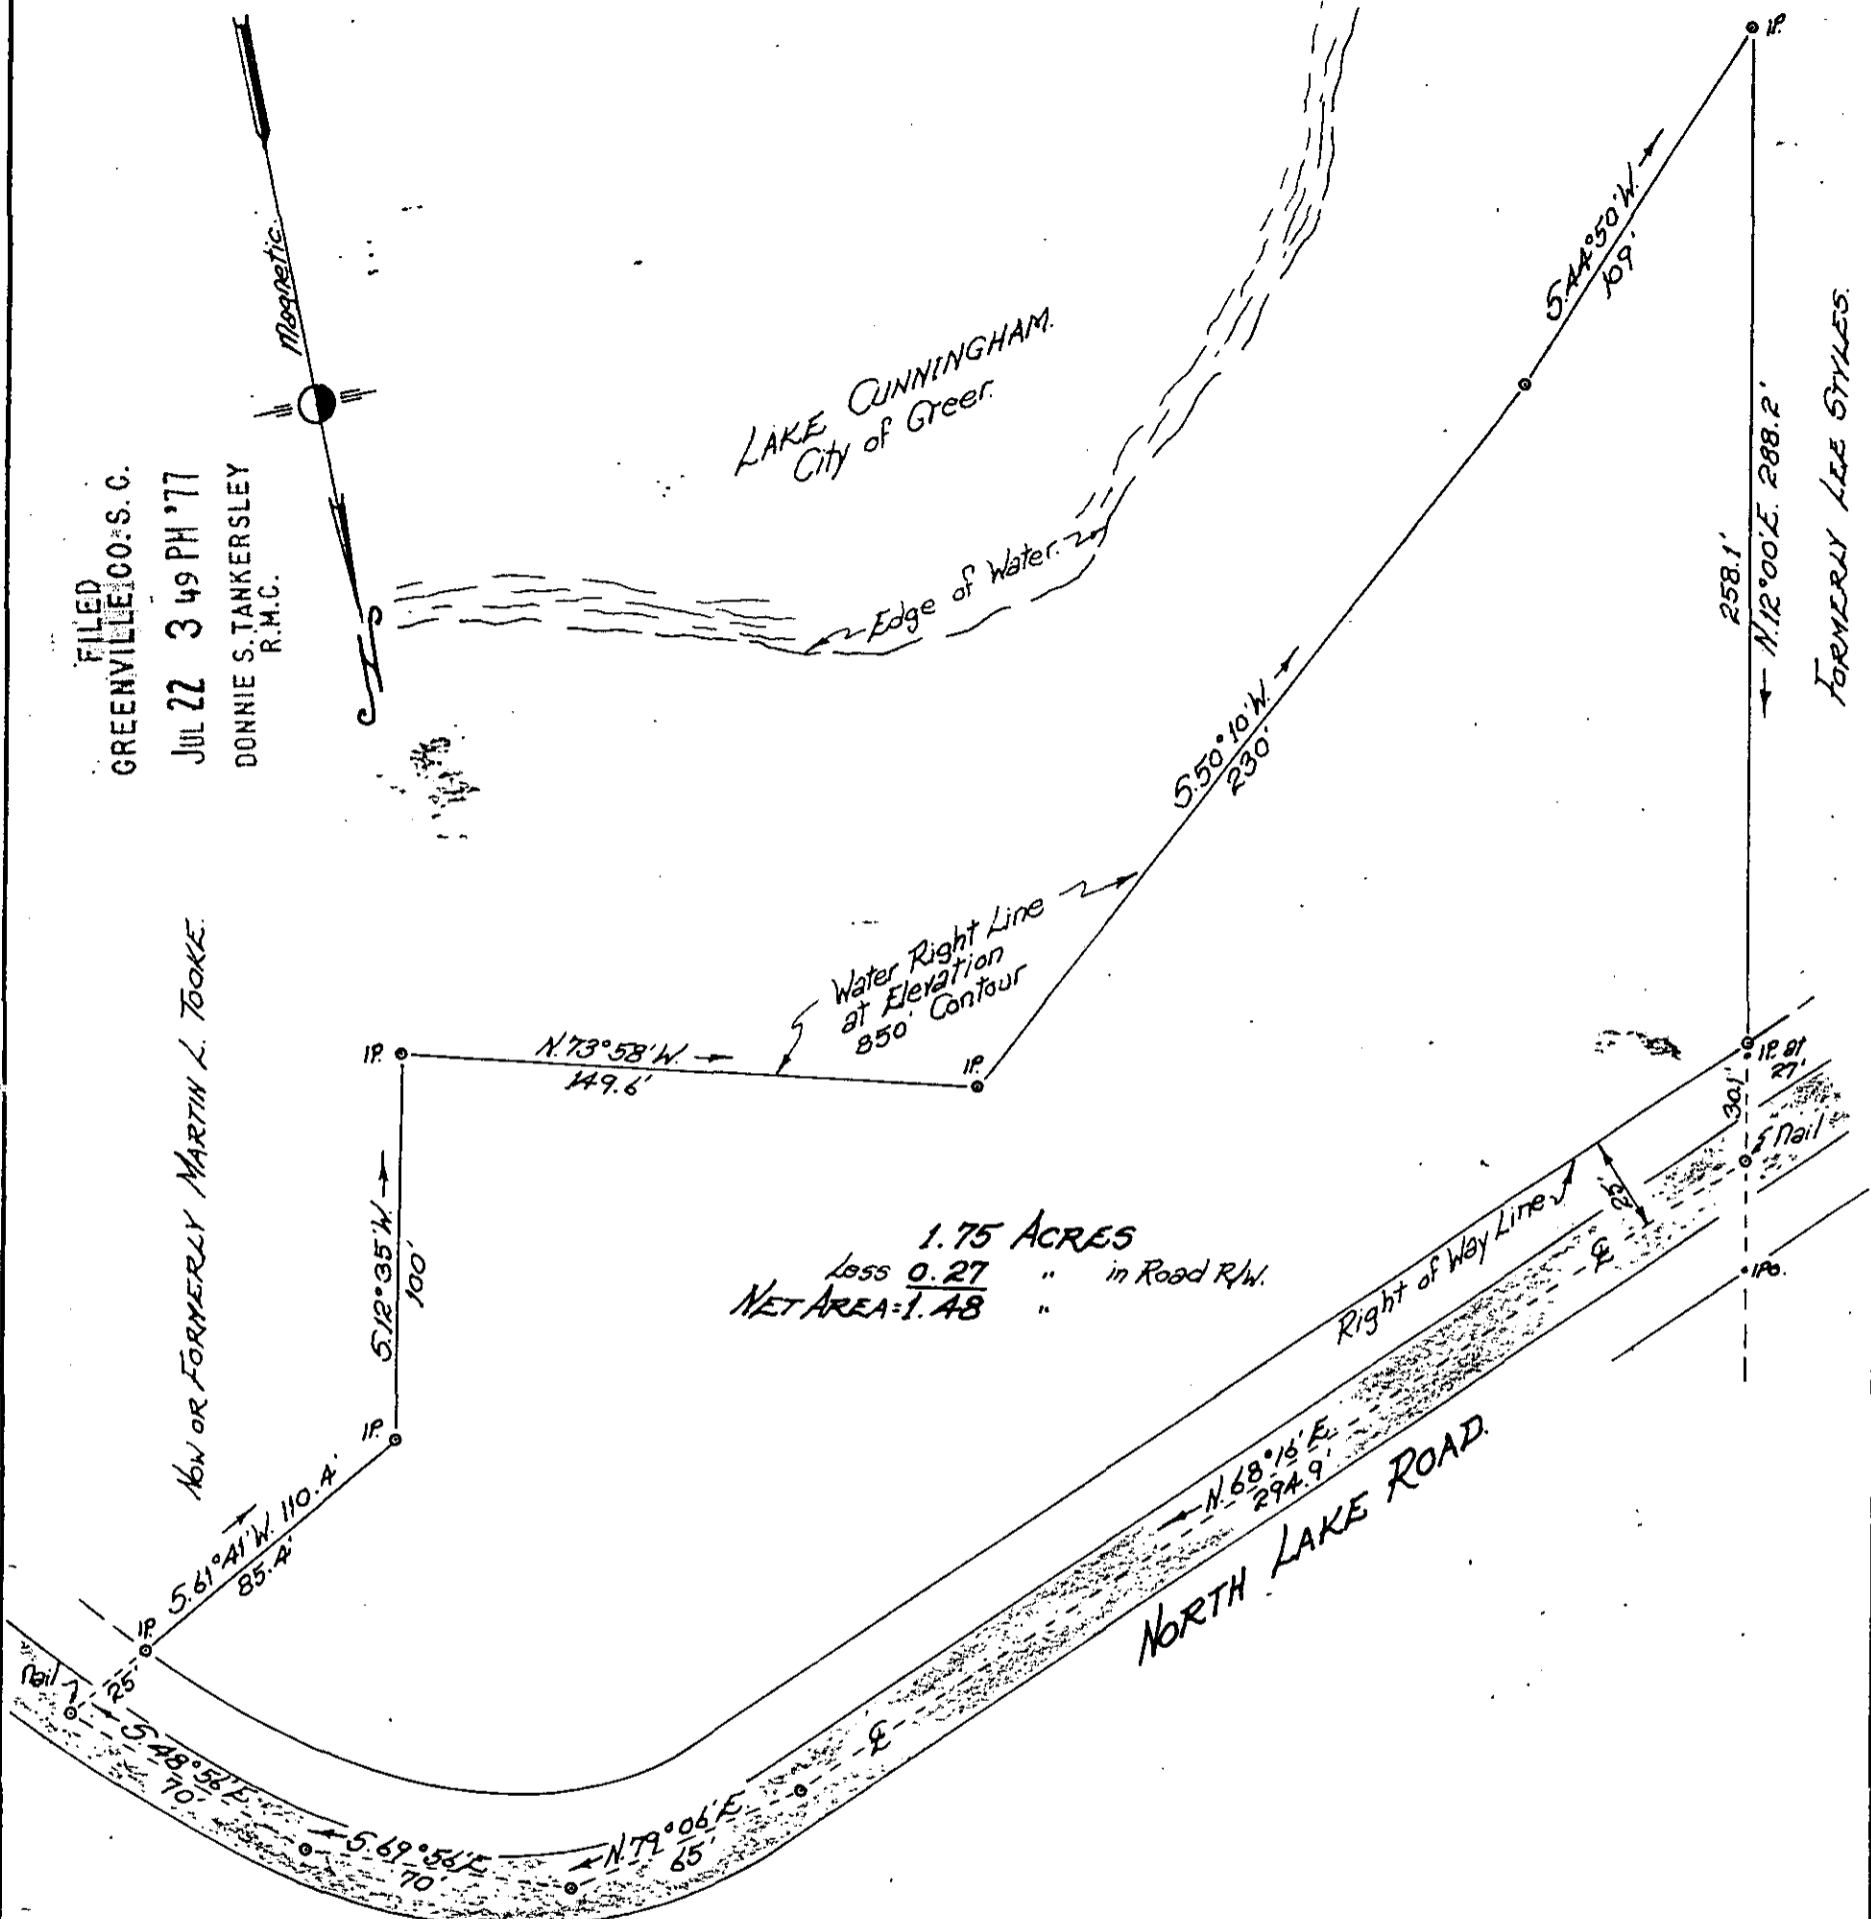

FILED  
 GREENVILLE CO. S. C.  
 JUL 22 3 49 PM '77  
 DONNIE S. TANKERSLEY  
 R.M.C.

NW OR FORMERLY MARTIN L. TOOKE

LAKE CUNNINGHAM  
 City of Greer.

1.75 ACRES  
 Less 0.27 " in Road R/W.  
 NET AREA = 1.48 "

PROPERTY OF  
**JOHN F. DONOVAN**

Located approx 4 miles North of Greer.

GREENVILLE COUNTY, SOUTH CAROLINA.

SCALE: 1" = 50 FEET

JUNE 30 1977

2509

Tri-State Surveyors  
 109 Few Street  
 Greer, S. C. 29651

E