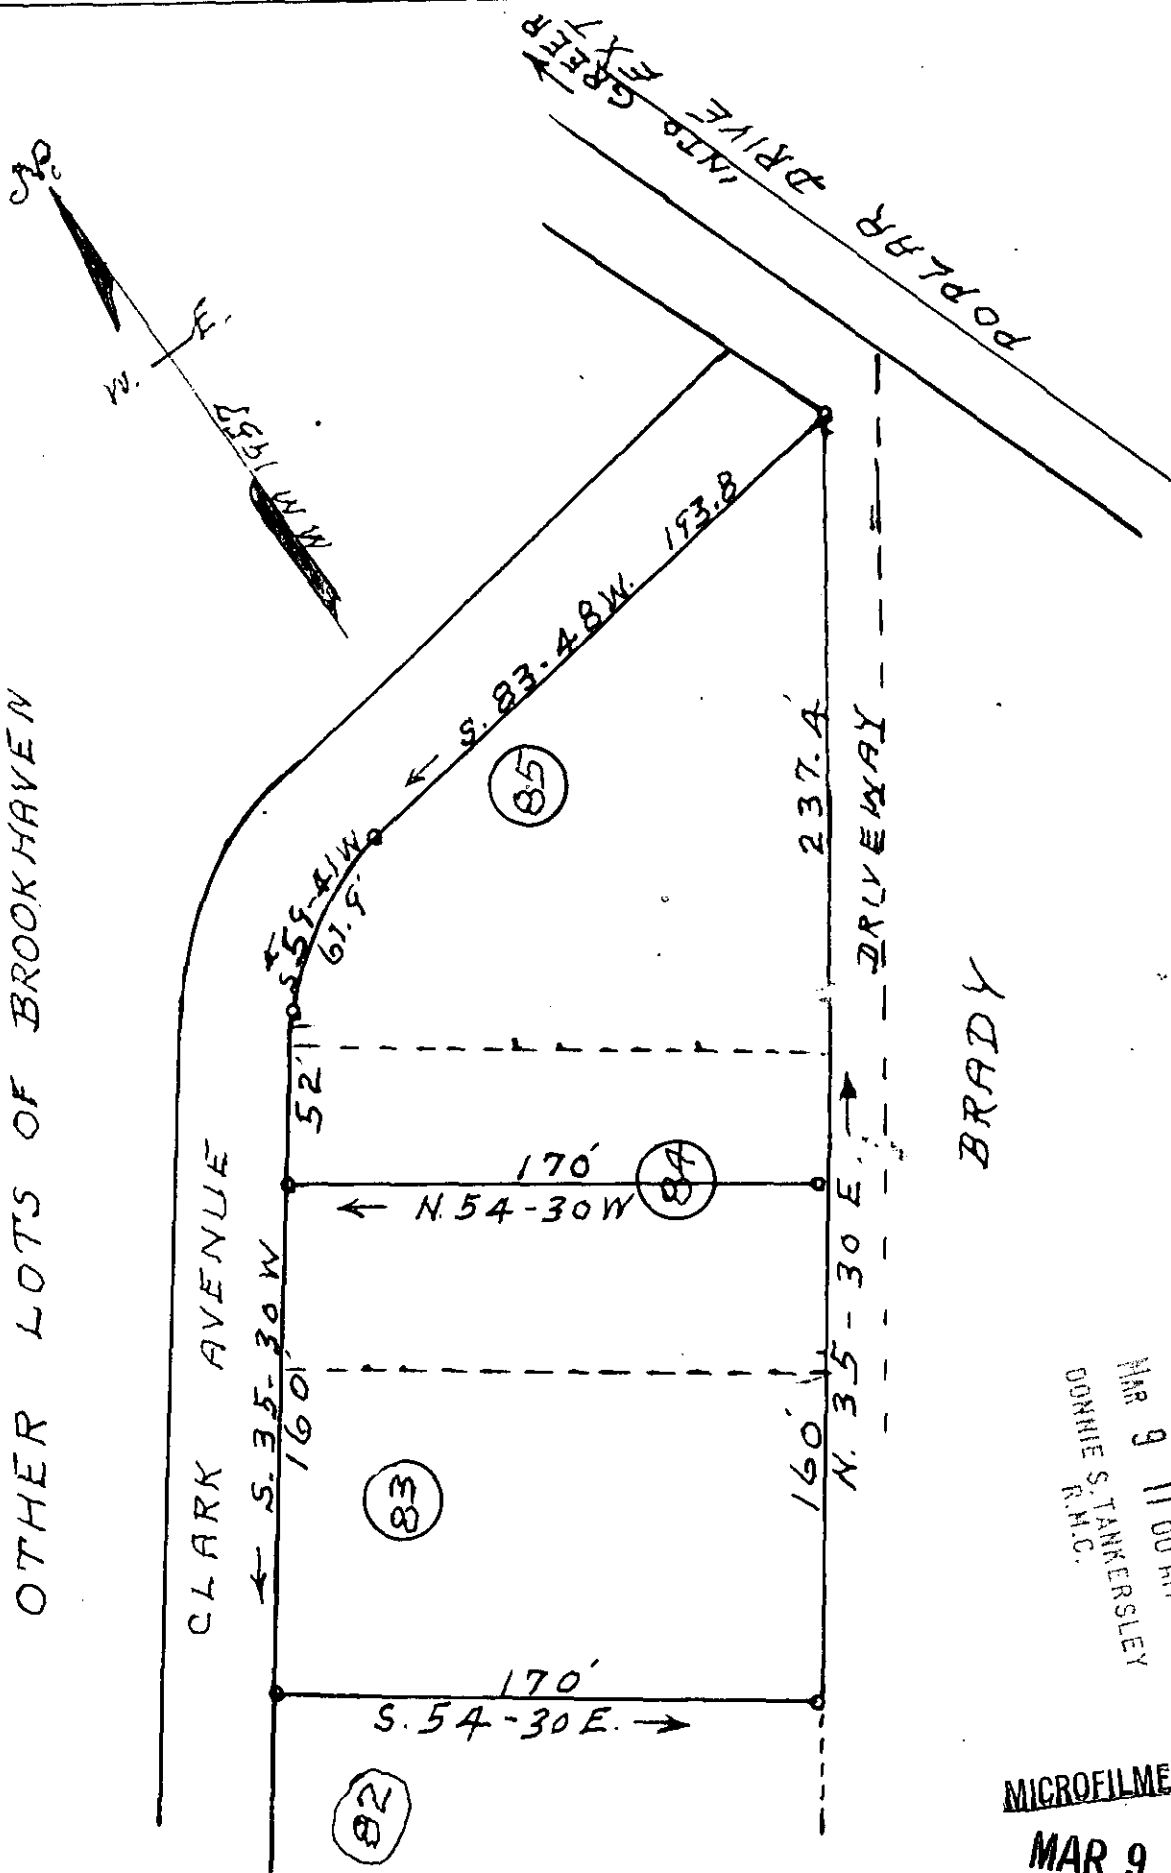

OTHER LOTS OF BROOKHAVEN

BRADY

FILED  
 GREENVILLE, S.C.  
 MAR 9 11 00 AM '77  
 DONNIE S. TANKERSLEY  
 R.M.C.

MICROFILMED

MAR 9 '77

✓ 6-A-85

PROPERTY OF  
 FRED · M · PAINTER

LOCATED ONE MILE SOUTH OF GREER  
 CHICK SPRINGS · TOWNSHIP · GREENVILLE · CO.

SOUTH CAROLINA

SCALE: 1" = 60 FEET MARCH 3 1977

H. S. BROCKMAN, RLS # 959  
 GREER, SC 23699