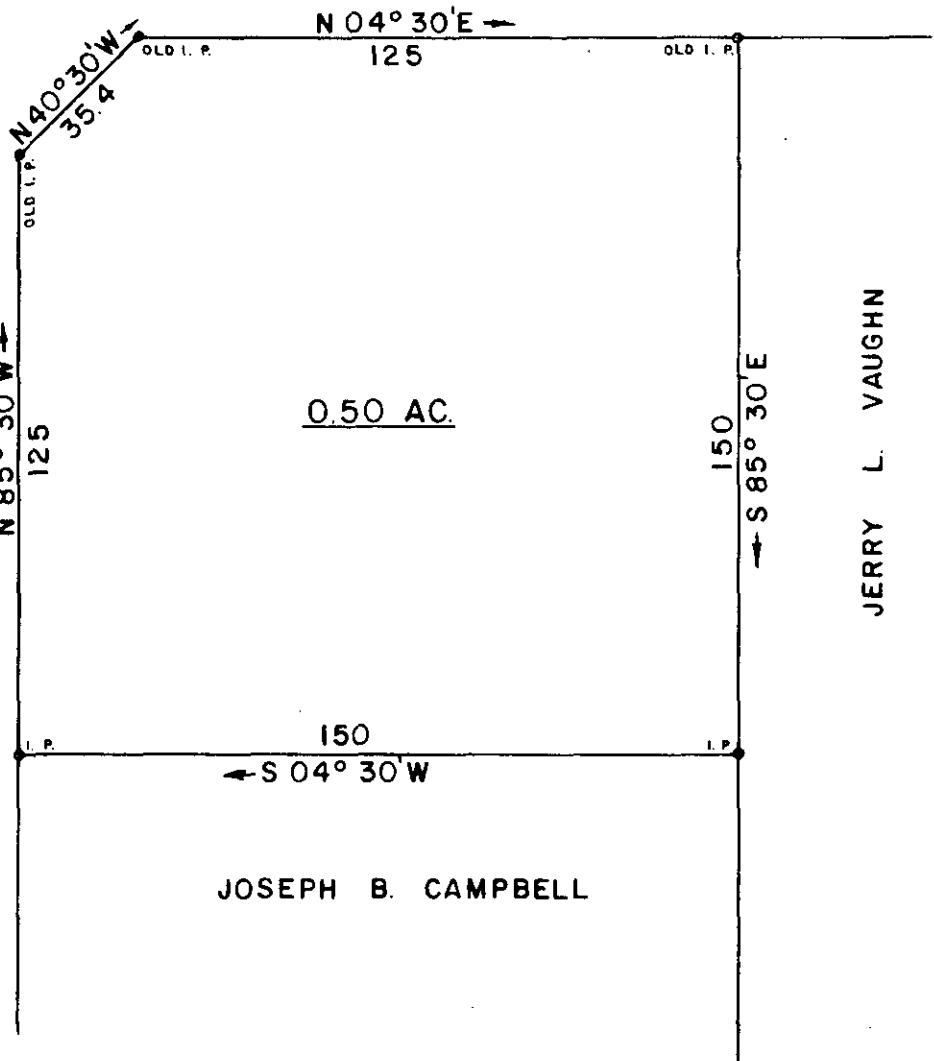

MOUNTAIN VIEW DRIVE

LAKEVIEW CIRCLE

JOSEPH B. CAMPBELL

JERRY L. VAUGHN

19698

MICROFILMED

FILED
GREENVILLE, CO. S. C.
JAN 18 11 26 AM '77
DONNIE S. TANKERSLEY
R.M.C.
5-7-99

SURVEY FOR

WILLIAM E. McCULLOUGH

LOCATED
NEAR GREER

GREENVILLE COUNTY

SOUTH CAROLINA

SCALE 1" = 40'

SURVEYED JANUARY 6, 1977

WOLFE & HUSKEY, INC. ENGINEERING and SURVEYING
P. O. BOX 35 LYMAN, S. C. 29365