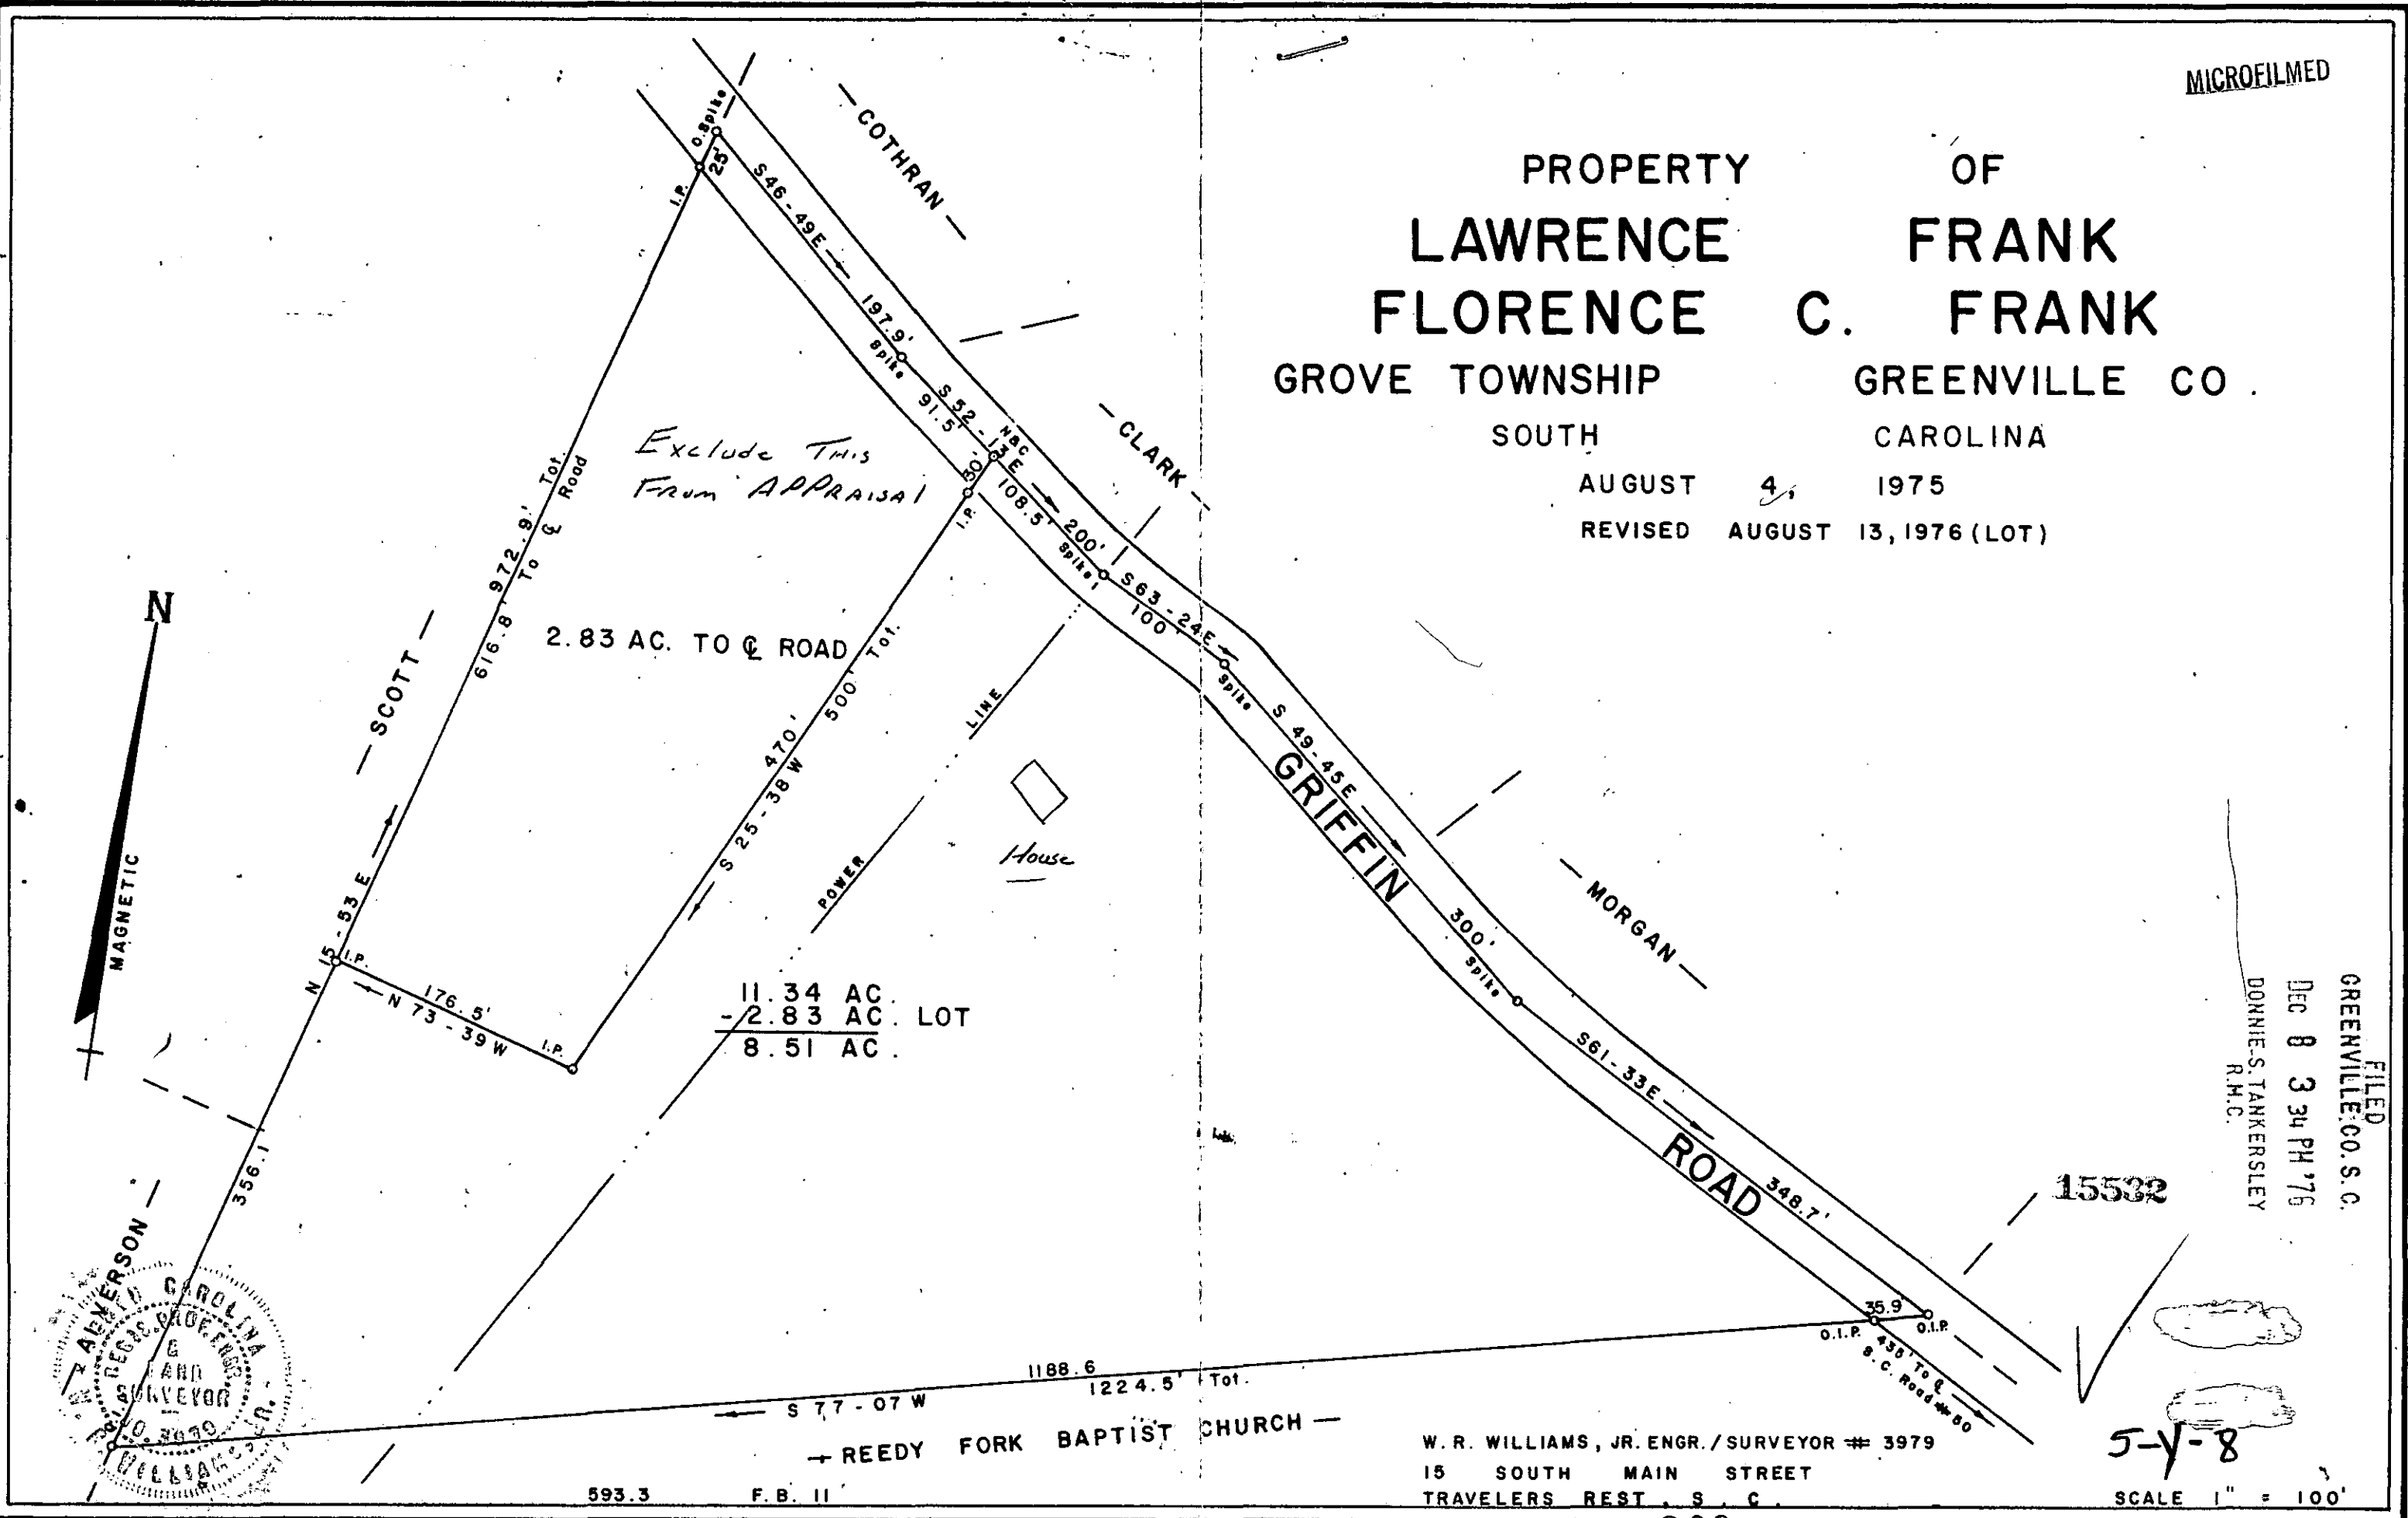

MICROFILMED

PROPERTY OF
LAWRENCE FRANK
FLORENCE C. FRANK
GROVE TOWNSHIP GREENVILLE CO.
SOUTH CAROLINA
AUGUST 4, 1975
REVISED AUGUST 13, 1976 (LOT)

Exclude This From APPRAISAL

2.83 AC. TO Q ROAD

11.34 AC.
- 2.83 AC. LOT
8.51 AC.

House

15532

FILED
GREENVILLE CO. S.C.
DEC 8 3 34 PM '76
DONNIE S. TANKERSLEY
R.M.C.

W. R. WILLIAMS, JR. ENGR. / SURVEYOR # 3979
15 SOUTH MAIN STREET
TRAVELERS REST, S. C.

5-Y-8
SCALE 1" = 100'

1075