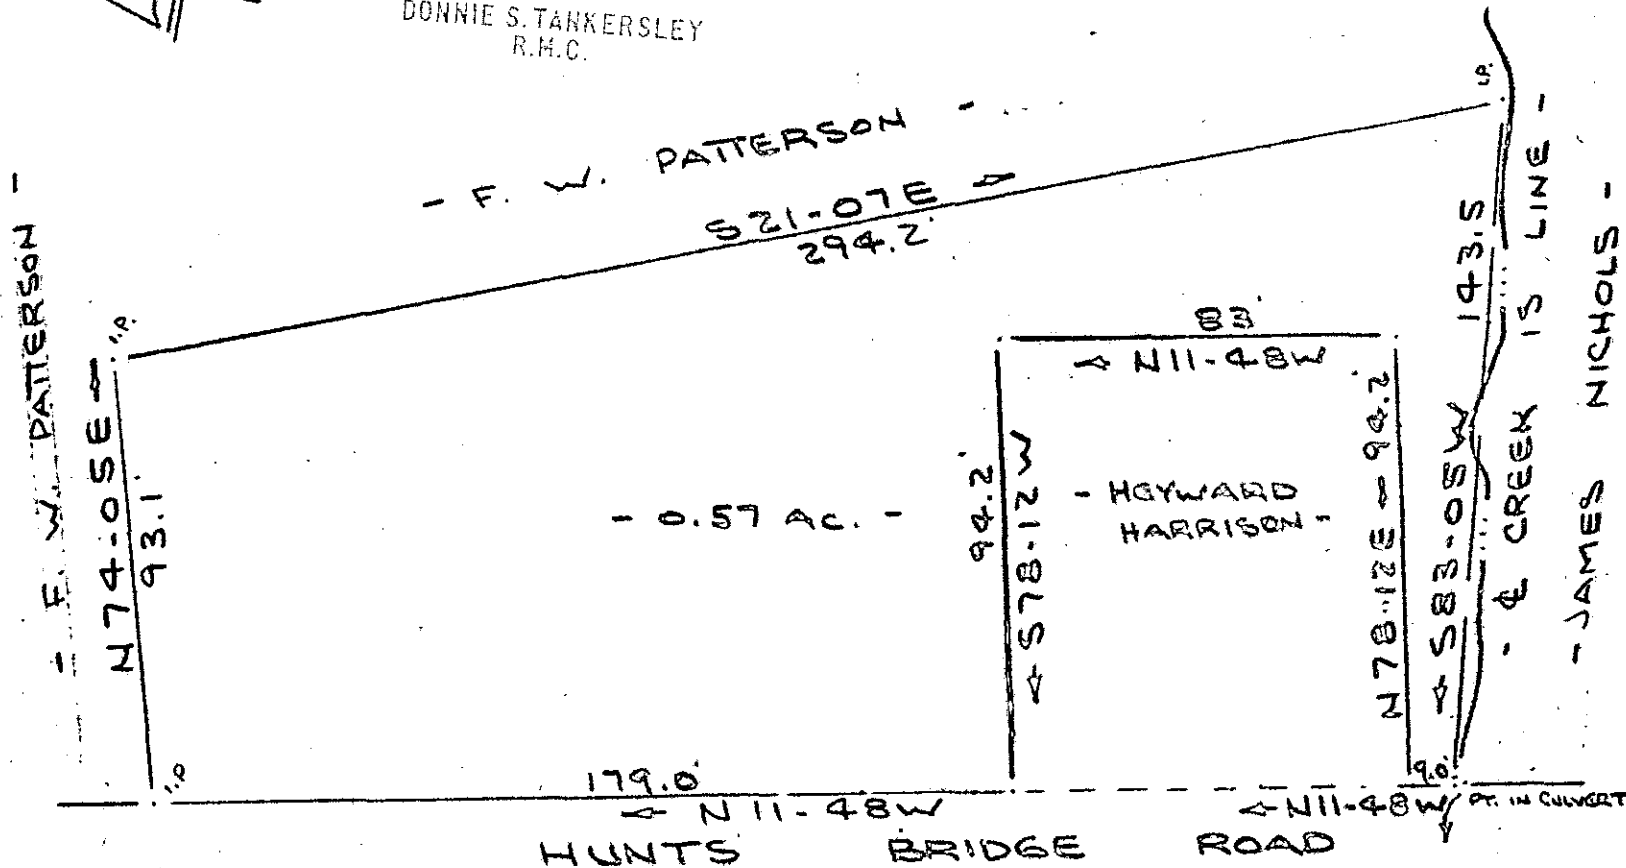

FILED
GREENVILLE CO. S. C.
Nov 12 3 27 PM '76
DONNIE S. TANKERSLEY
R.M.C.

MICROFILMED

SURVEY FOR
F. W. PATTERSON
NEAR GREENVILLE, S. C.
SCALE 1" = 40' NOV 1976

NOV 12 '76

5w-89

13264

CAROLINA SURVEYING Co.
112 MAINLY ST.
GREENVILLE, S. C.
1.00 AS
802-1-14

9-1-4

13264