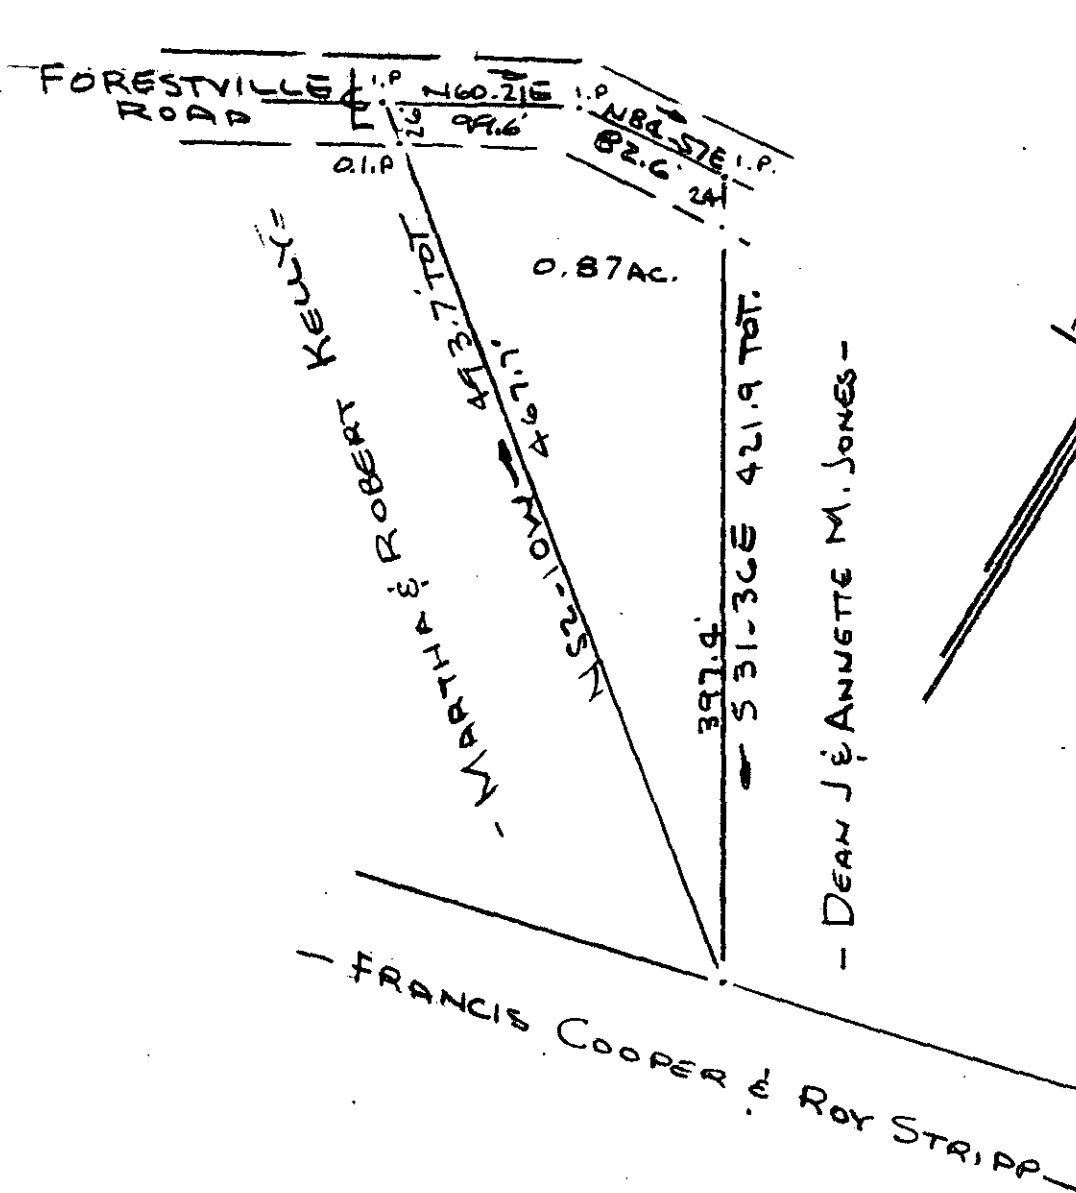

REF: PORTION OF 510.4-1-7

MICROFILMED

FILED
 GREENVILLE CO. S.C.
 SEP 21 5 05 PM '76
 DONNIE S. TAKERSLEY
 R.M.C.

SURVEY FOR
 ROBERT MCCARROLL KELLY & MARTHA BAYNE KELLY
 NEAR GREENVILLE, S.C.
 SCALE 1" = 100' 16 SEPT 1976

8338 ✓
 5-V-97

RECORDING FEE
 PAID \$ 1.00

CAROLINA SURVEYING COMPANY
 112 MANLY ST GREENVILLE, S.C.