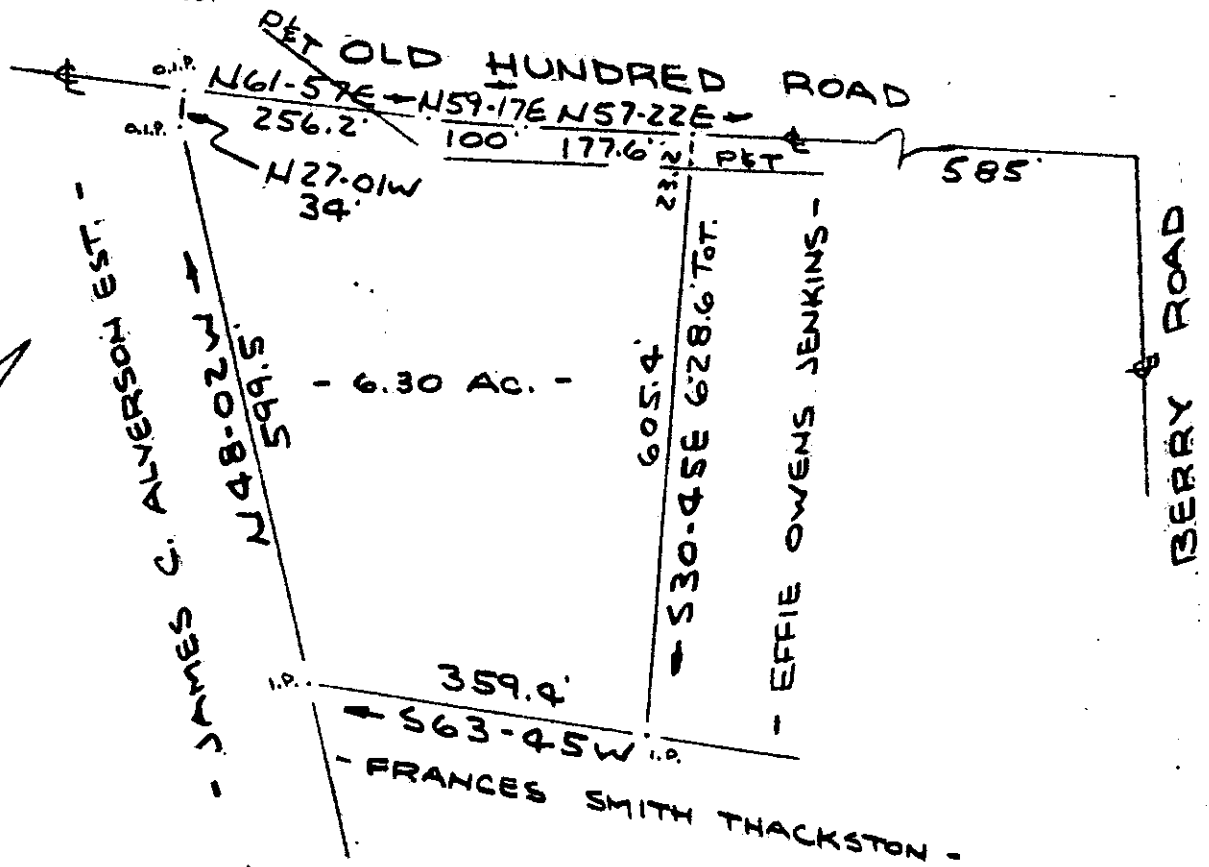

FILED  
GREENVILLE CO. S. C.

SEP 7 3 06 PM '76

DONNIE S. TANKERSLEY  
R.M.C.

SURVEY FOR  
**BOBBY RAY PATTON**  
 NEAR GREENVILLE, S.C.  
 SCALE 1" = 200' 31 AUG 1976

6614

✓ 5-0-73

CAROLINA SURVEYING CO.  
 112 MANLY ST.  
 GREENVILLE, S.C.