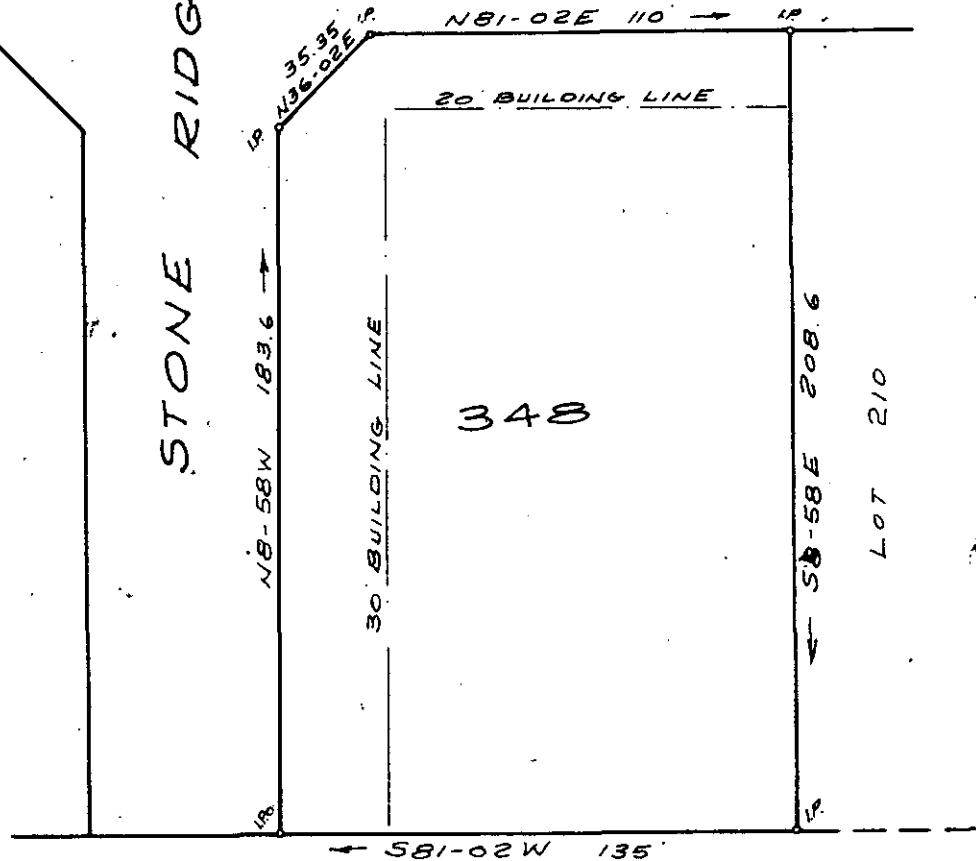

MICROFILMED

FILED  
GREENVILLE, CO. S.C.  
AUG 3 4 45 PM '76  
DONNIE S. TANKERSLEY  
R.M.C.

STONE RIDGE ROAD

STONE RIDGE CT.

ADDITION TO  
SUGAR CREEK  
SECTION ONE MAP NO 2  
GREENVILLE, CO. S.C.  
SCALE 1"=50' JULY 1976