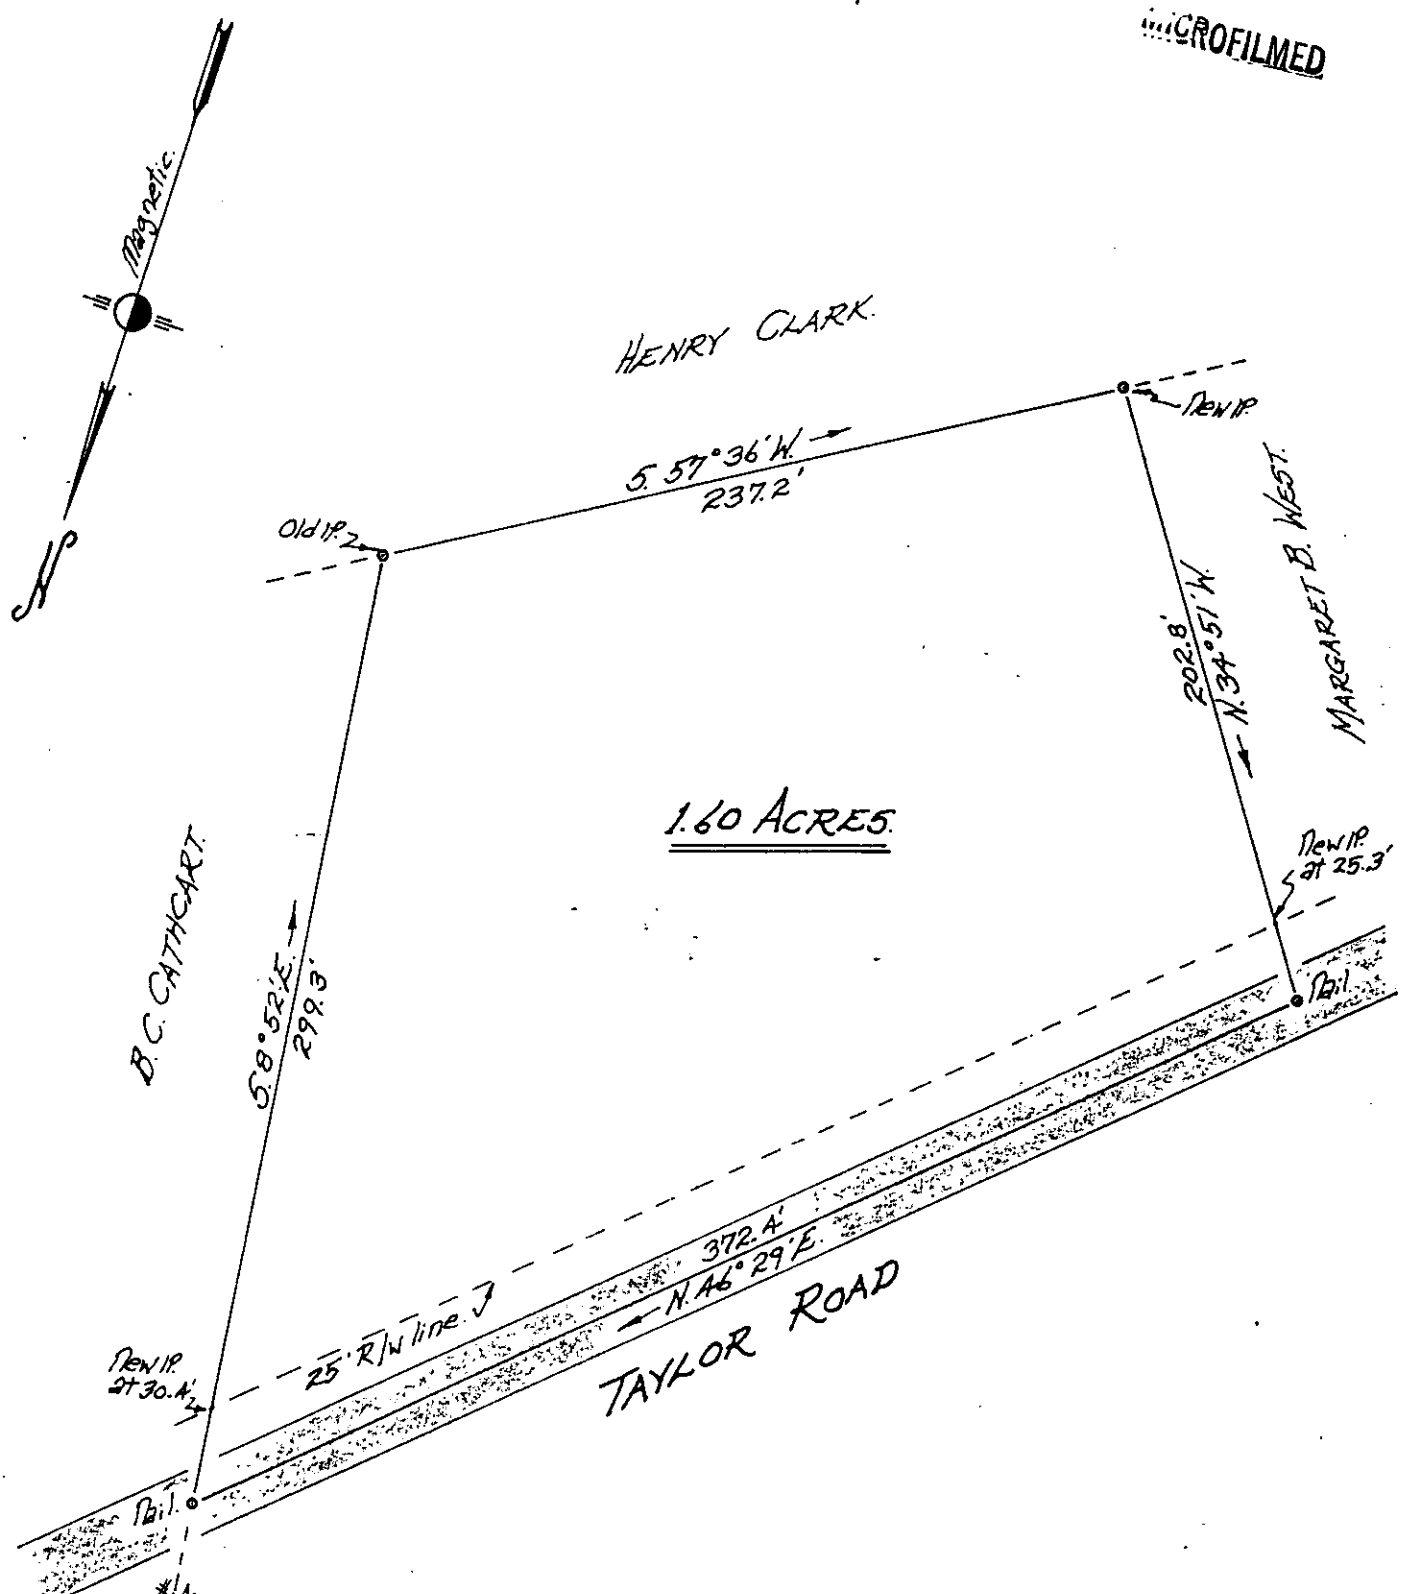

MICROFILMED

1.60 ACRES.

PROPERTY OF
MARGARET H. WEST

Located approx 2 Miles North of Greer.

GREENVILLE COUNTY,

SOUTH CAROLINA.

SCALE: 1" = 60 FEET.

MARCH 10 1976

33556

15 U - 60

Tri-State Surveyors
 109 Few Street
 Greer, S. C. 29651

R.M.C.
 DONNIE S. TANKERSLEY
 JUN 23 10 45 AM '76
 GREENVILLE CO. S.C.
 FILED

RECORDING FEE
 PAID \$ 100
 21*

JUN 23 1976