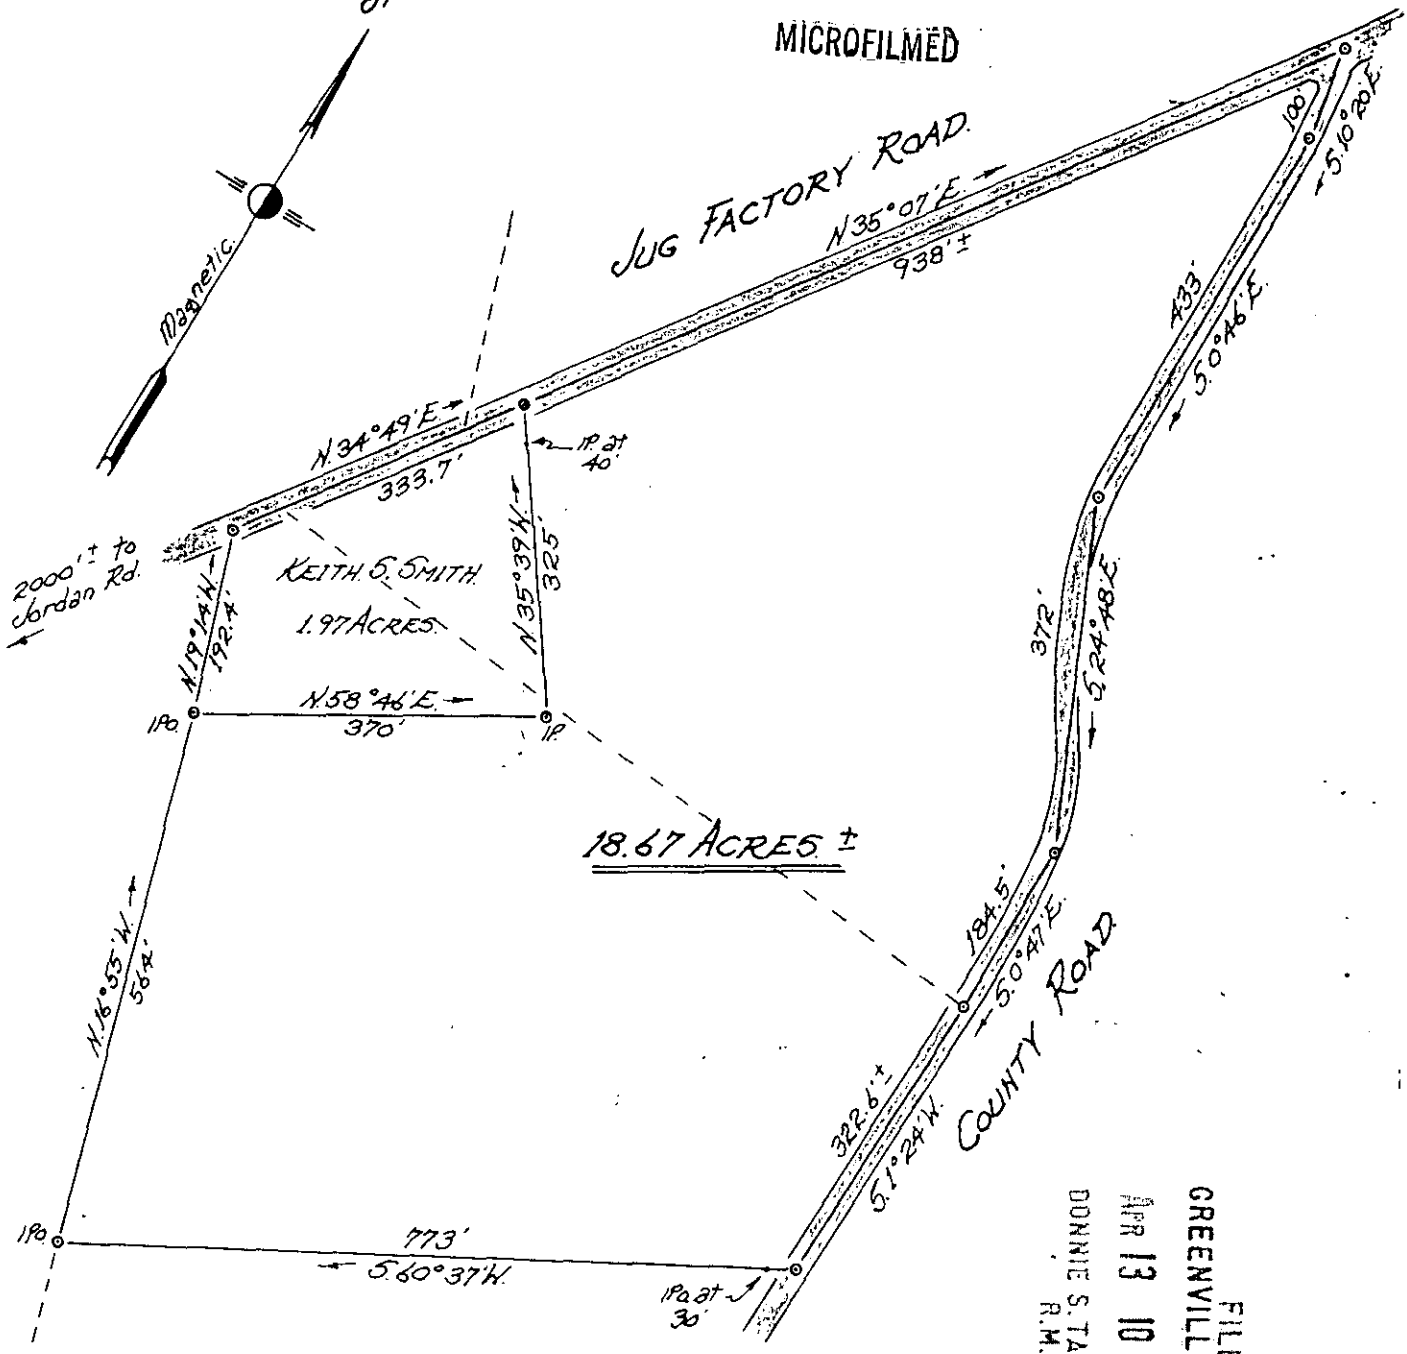

MICROFILMED

FILED  
 GREENVILLE CO. S. C.  
 APR 13 10 45 AM '76  
 DONNIE S. TANKERSLEY  
 R.M.C.

PROPERTY OF  
**OLEA W. SMITH**

Located approx 2 miles North of Washington Church.

GREENVILLE COUNTY, SOUTH CAROLINA.

SCALE: 1" = 200 FEET. JAN. 7 1976.

✓ 5-S-23

26247

NOTE: Above plat made from plats of G.B. Williams land by me, May 7 1970 and Rosa Farmer land by J.Q. Bruce June 7 1959.

RECORDING FEE  
 PAID \$ 1.00

Tri-State Surveyors  
 109 Few Street  
 Greer, S. C. 29651