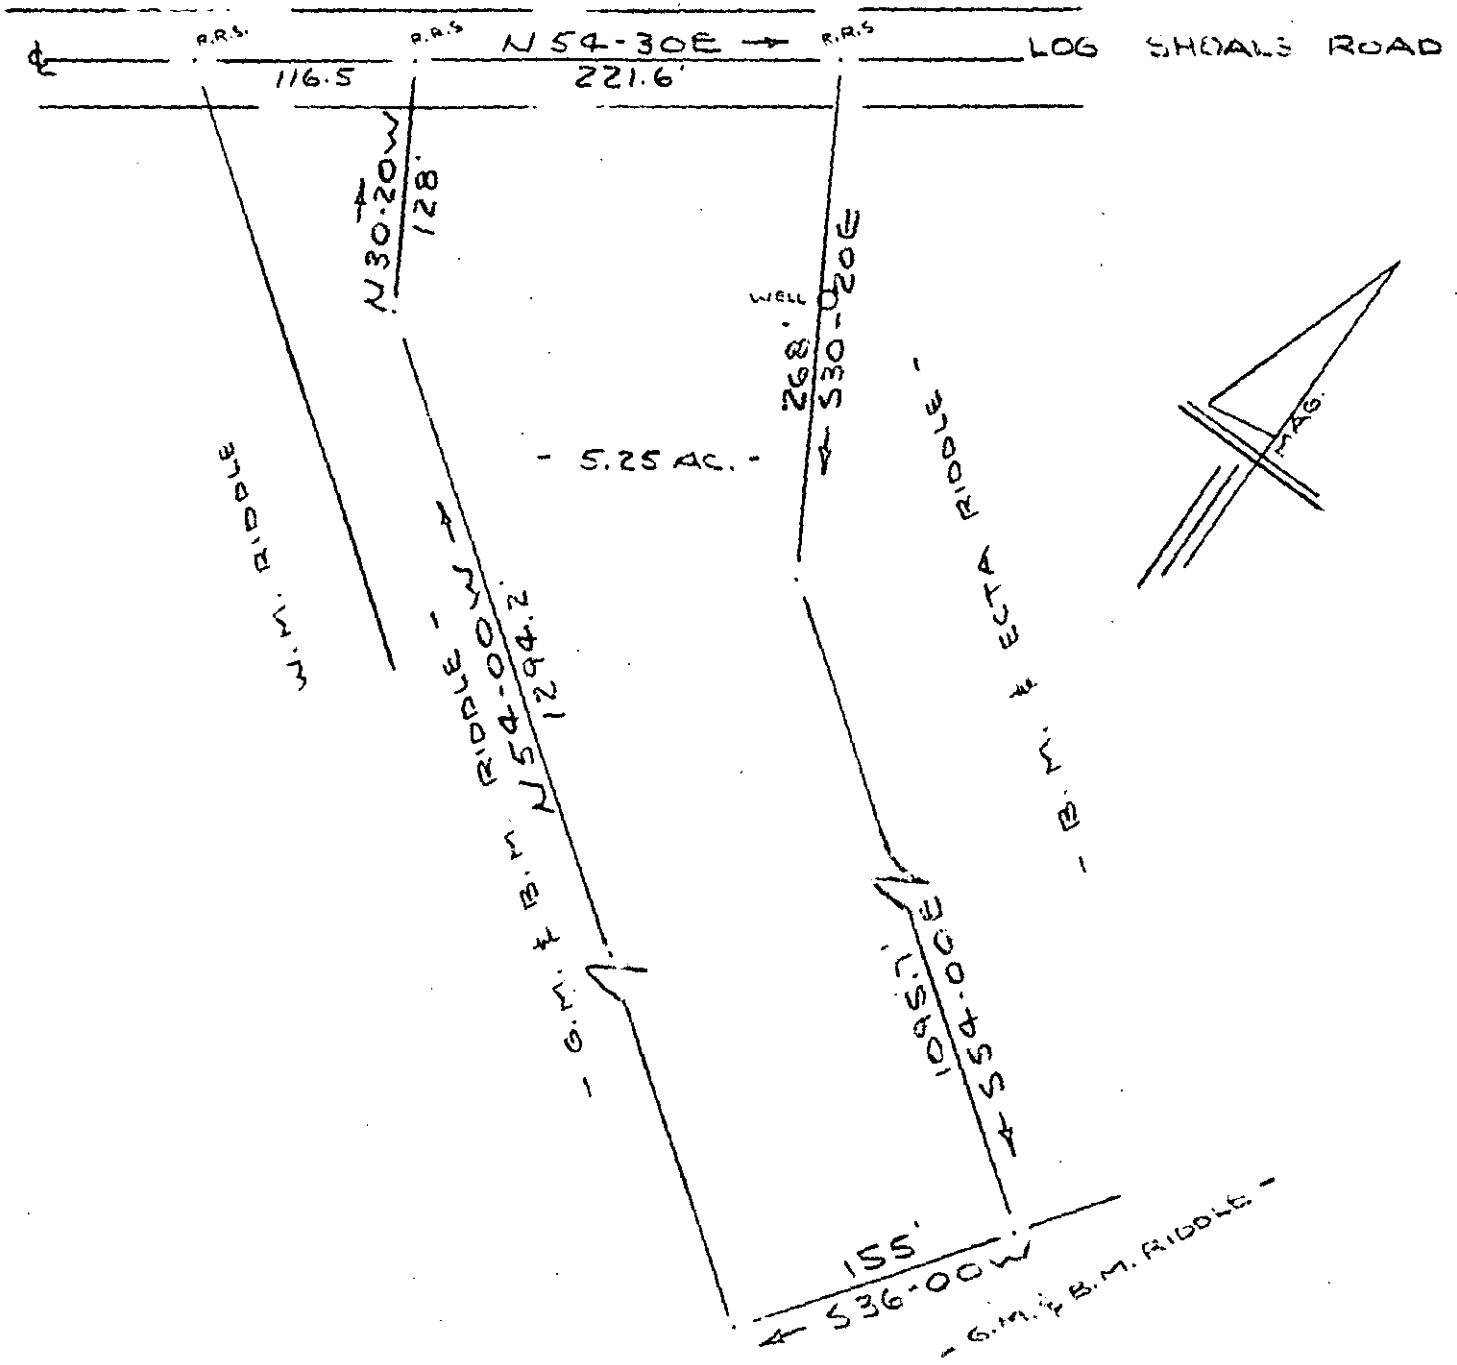

- W. M. RIDDLE -

MICROFILMED

PROPERTY OF  
**GROVER & IRENE RIDDLE**

NEAR GREENVILLE, S.C.  
 SCALE 1" = 100' 23 JAN 1976

22660

15-Q-97

**CAROLINA SURVEYING CO.**  
 112 MANLY ST.  
 GREENVILLE, S. C.

RECORDING FEE  
 PAID \$ /- 00