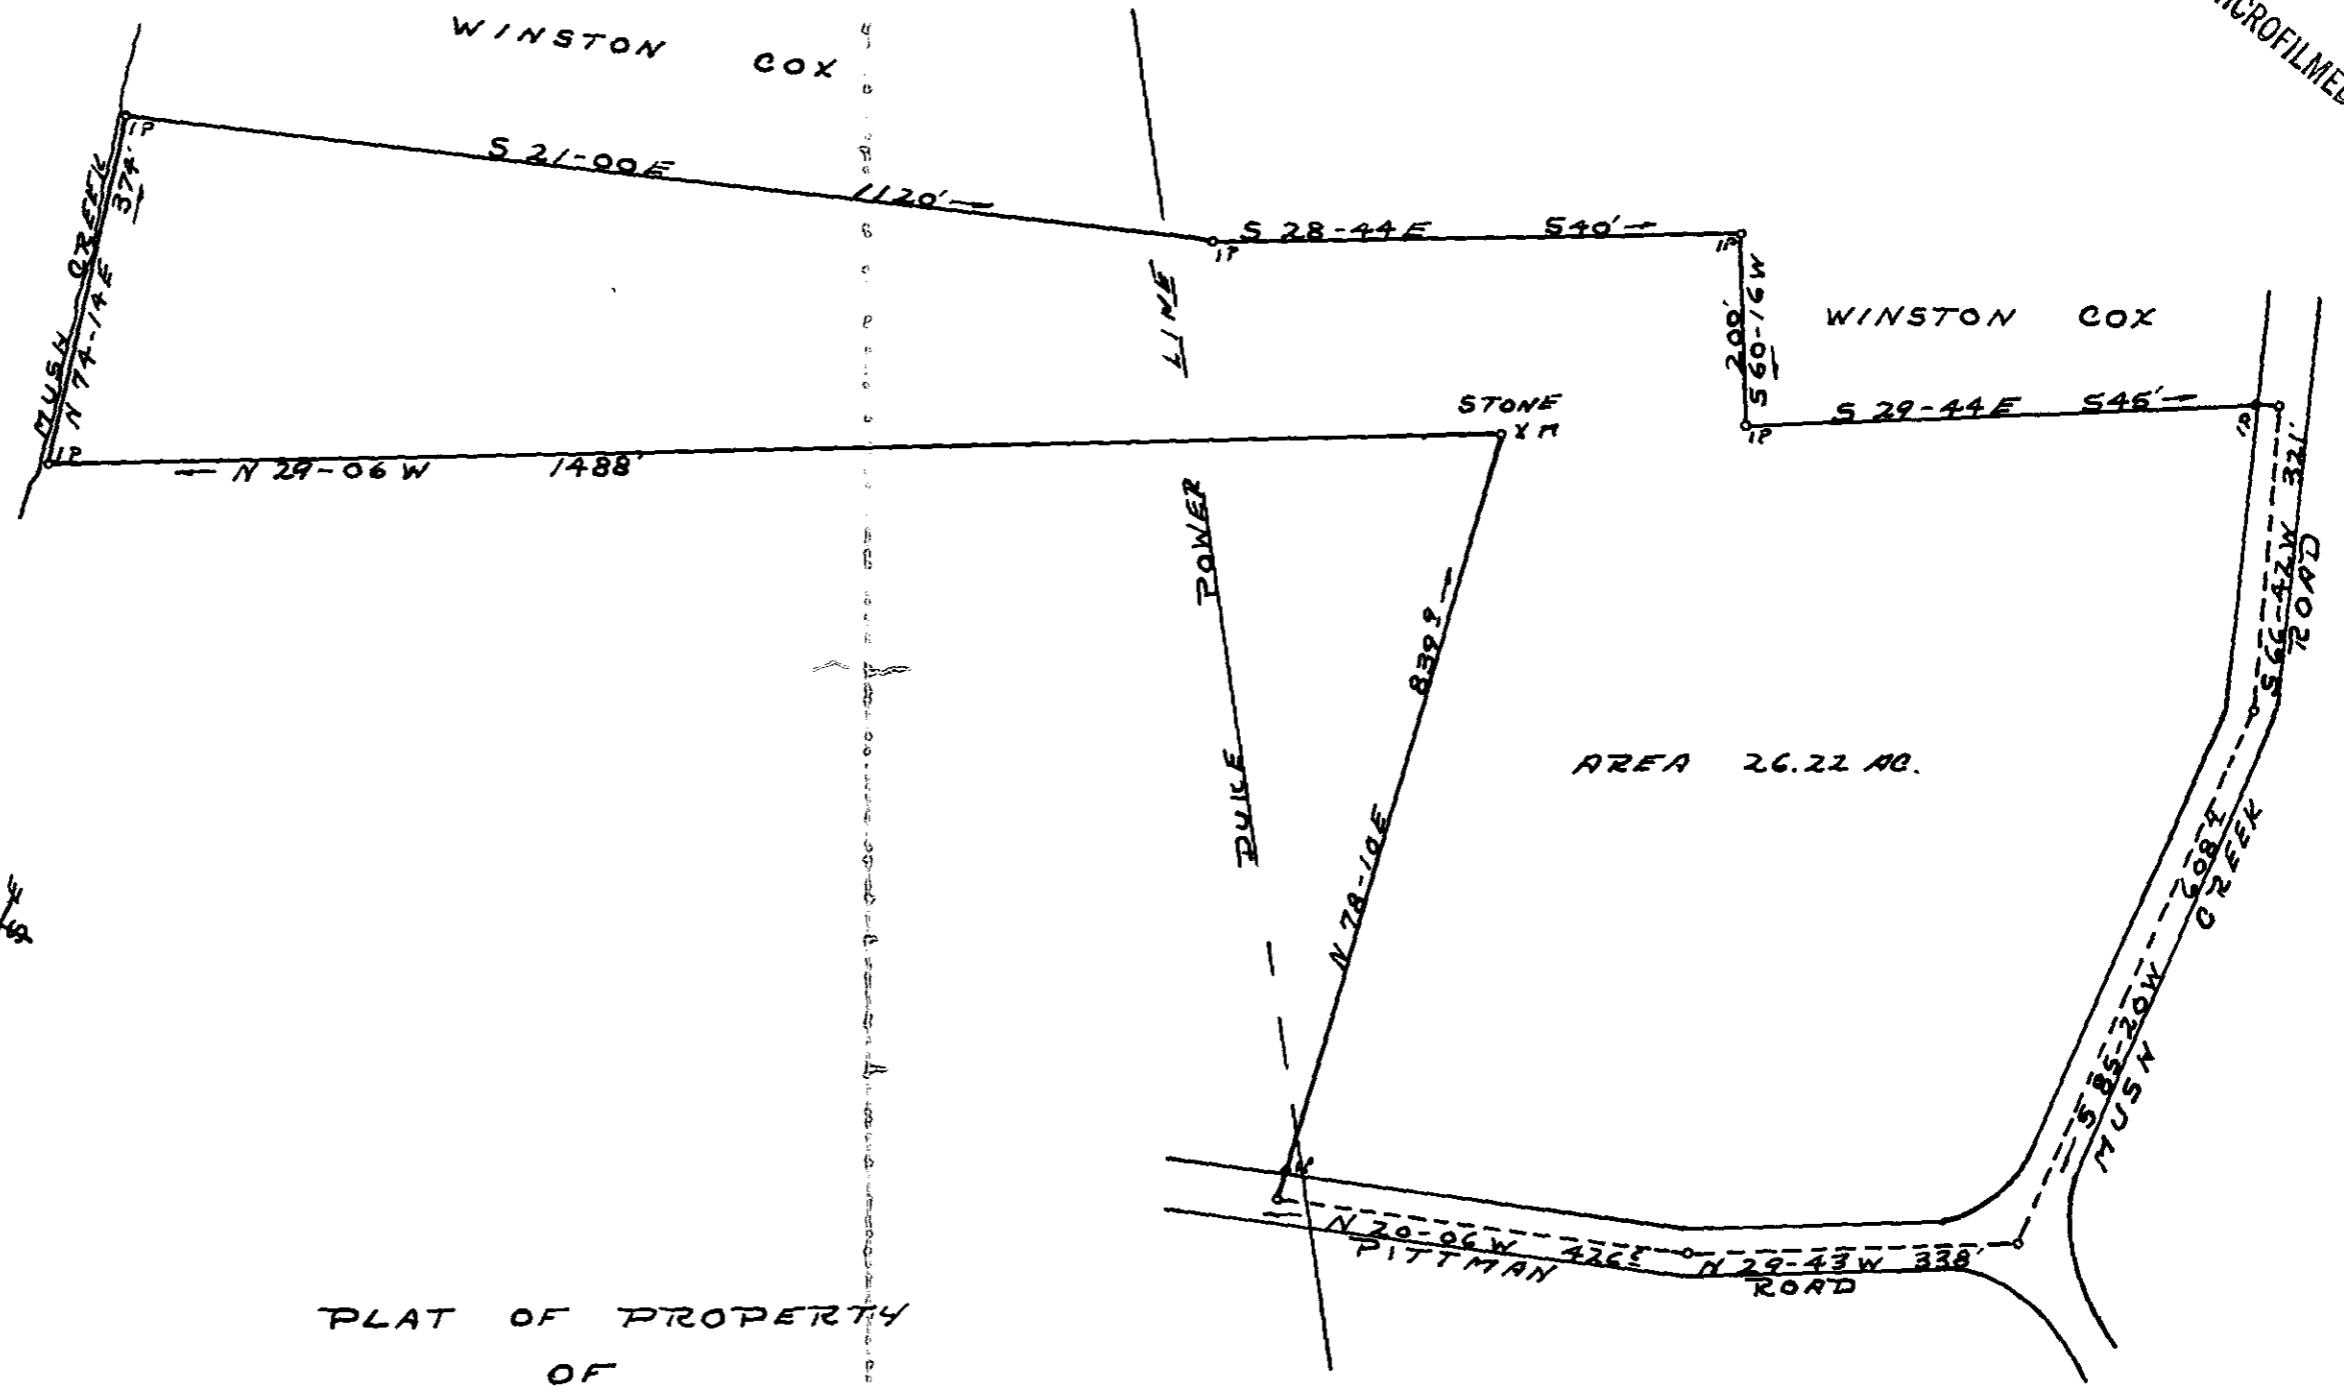

MICROFILMED

PLAT OF PROPERTY
OF

MELVIN D. JENKINS

SALUDA TOWNSHIP GREENVILLE COUNTY
STATE OF SOUTH CAROLINA
SCALE 1" = 200' 1-28-1976

Survey plat showing the property of Melvin D. Jenkins, Saluda Township, Greenville County, South Carolina. The plat is based on a survey conducted on 1-28-1976. The area shown is 26.22 acres. The survey was conducted by Carl F. Duncan.

SURVEY PLAT
BY
CARL F. DUNCAN

15-0-30

TERRY T. DILL
REG. CE&LS
No. 104
Rt 2 TAYLORS, S.C.

19575

GREENVILLE CO. S.C.
FEB 2 3 45 PM '76
DONNIE S. TANKERSLEY
R.M.C.

200